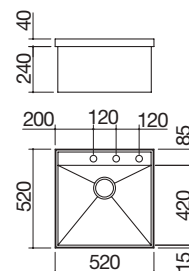

### 80x52 cm Mizu sink

1 bowl with lowering

**MKB**

Accessories: **70**

- perimeter frame h 40 mm in stainless steel 4 mm thick
- extra thick stainless steel AISI 304
- bowl with radius "0" and lowering
- 49x42x17.2 h cm bowl
- equipment: 3" 1/2 waste, Smart pop-up plug, stainless steel drain cover, perimeter overflow
- tap hole: 3 standard holes
- 60 cm base unit for bowl
- 51x51 cm cut out