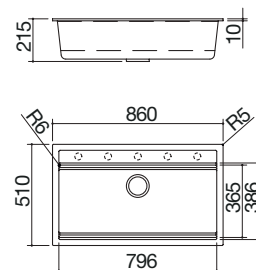

BLACK B_GRANITE

code 1LCY91N

€ 540.00

HEBS NEW

- 79.6x36.5x20 h cm bowl
- equipment: 3½" basket strainer waste, stainless steel drain cover, perimeter overflow, 2 HPL supporting racks for the bottom of the bowl 1GQRN, Soul mixer tap 1RUBSORN
- tap hole: 5 standard holes
- 90 cm base unit for bowl
- 84x48 cm cut out

BLACK B_GRANITE

code 1LCY91NK

€ 1,401.00