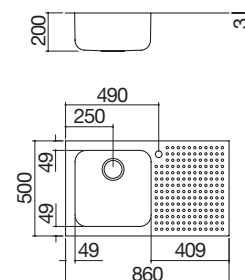

### 116x50 cm built-in Select sink

2 bowls + supporting surface

LEB

Accessories: 11 38

- extra thick stainless steel AISI 304
- 40x40x20 h cm bowl
- equipment: 3½" basket strainer waste, overflow
- tap hole: 1 standard hole
- 60 cm base unit for bowl
- 84x48 cm cut out