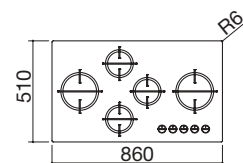

**4 mm WHITE GLASS CERAMIC**

code 1PMD70B

€ 1,734.00

**FGB**

**Accessories: 36**

- 4 mm solid glass ceramic
- Flat Eco-Design burners
- cast iron pan supports
- 83x48 cm cut out

**Burners power:**

- 1 auxiliary: 1 kW
- 2 semi-rapid: 1.75 kW
- 1 rapid: 3 kW
- 1 double ring: 4 kW