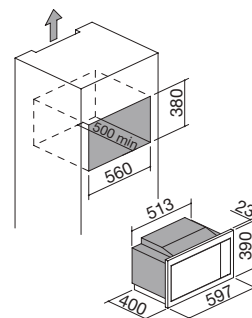

### NEW

- 6 cooking functions
- automatic programming for 8 types of food
- capacity: 25 litres
- features: steel oven interior, glass inner door, double-glass side-opening door, internal light
- equipment: extractable turnable plate, raised removable grill rack
- safety devices: child-safety function
- maximum absorbed power: 1.45 kW