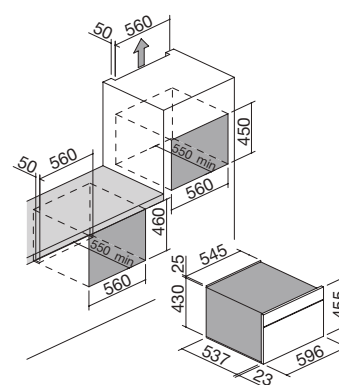

## Icon Trama built-in compact combi-microwave oven

Touch Control + knobs

NEW

- 17 manual functions
- 20 automatic cooking programs
- 5 automatic defrosting programs
- Veggy mode
- microwave functions up to 1000 W
- maximum temperature: 250 °C
- capacity: 40 litres
- multilingual digital Touch Control programmer + knobs
- features: front controls, knobs and handle in Soft-Touch finish, Easy Clean oven interior, extractable and removable door with triple heat-reflecting glass, Soft-Close hinges, tangential cooling fan, internal light, side racks
- equipment: 1 Pyrex baking tray, 1 steel rack
- safety devices: child-safety function
- maximum absorbed power: 3.5 kW