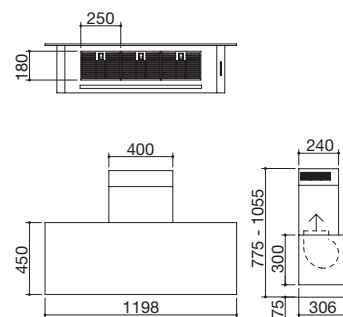

SATIN/BLACK STAINLESS STEEL

code **1KSTP9**

€ **1,530.00**

energy rating **A** Accessories: **41**

- AISI 304 stainless steel
- optional filtering extraction
- speeds: 3 + intensive speed
- air flow: 800 m³/h
- pressure: 501 Pa
- noise level: 39-65 Lw (dBA)
- duct exit: ø 150 mm + reducer ø 120 mm
- lighting: 4000 K LED strip lighting
- electronic controls
- filters: stainless steel
- telescopic hose: H 77.5 ÷ 105.5 cm
- set up for remote control from Barazza scales
- maximum absorbed power: 0.3 kW