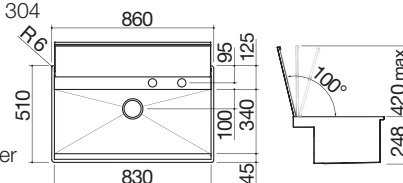

SATIN STAINLESS STEEL

code 1LLB60

€ 2,493.00

FEB FT

Accessories: 38 71

- extra thick stainless steel AISI 304
- bowl with radius "0"
- 83x34x18.3 h cm bowl
- balanced, removable, stainless steel cover with manual opening
- equipment: 3½" basket strainer waste, perimeter overflow, B_Free telescopic mixer tap with remote control 1RUBMBFA
- tap hole: 2 standard holes
- 90 cm base unit for bowls
- 85x49 cm cut out flush: see website