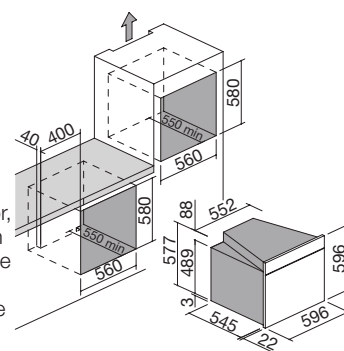

### 60 cm City Glass built-in oven Multiprogram

**NEW** energy rating **A**

Accessories: **28** **29**

- Zefiro sanitization system
- 8 manual functions + rapid defrost function
- maximum temperature: 250 °C
- capacity: 65 litres
- electronic digital start/stop cooking programmer and timer
- features: knobs and handle in Soft-Touch finish, Easy Clean oven interior, extractable and removable door with triple heat-reflecting glass, Soft-Close hinges, tangential cooling fan, drop-down grill, 2 internal lights, side racks
- equipment: 1 deep Easy Clean enamelled steel tray, 1 Easy Clean enamelled steel tray, 1 steel rack
- maximum absorbed power: 2.7 kW