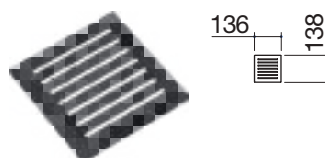

Black stainless steel shelf / small glass drainer

NEW

- extra thick stainless steel AISI 304

MATT BLACK STAINLESS STEEL

code 1CRPN € 58.00