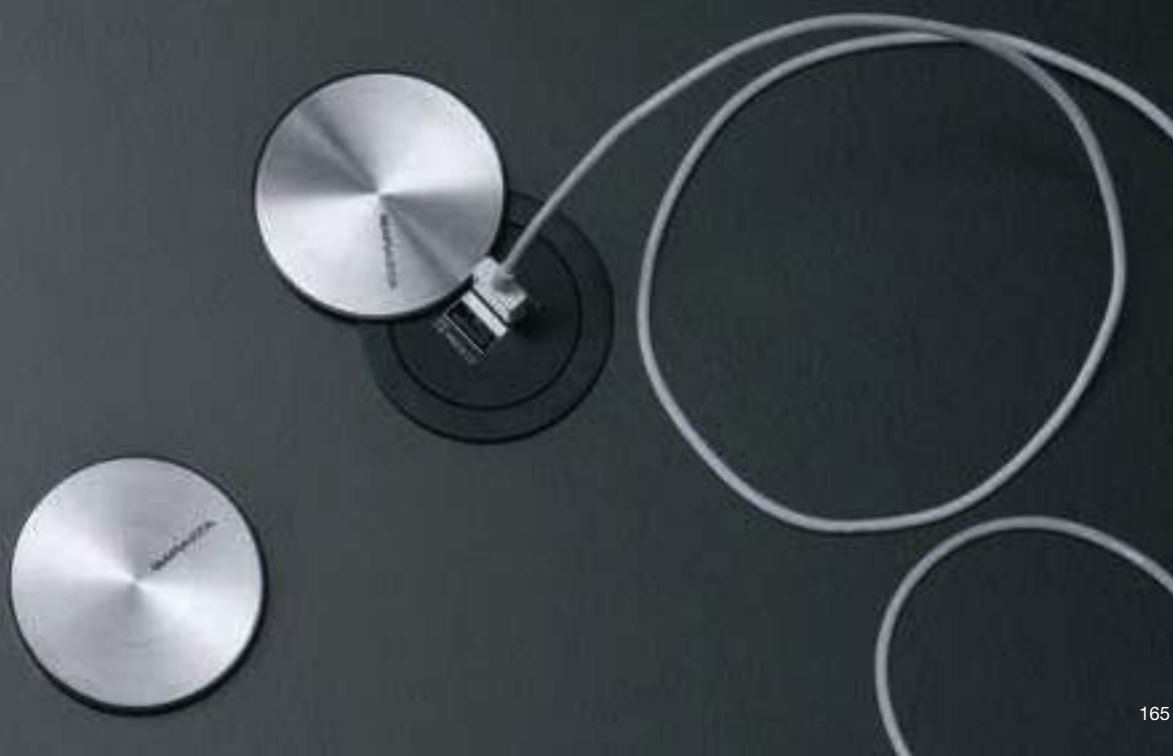

- 1 Schuko socket
- dimensions: $\varnothing$ 59 mm
- cut out: $\varnothing$ 54 mm

SATIN AISI 304 STAINLESS STEEL COVER code 1PSS

€ 164.00

- 2 USB ports
- dimensions: $\varnothing$ 59 mm
- cut out: $\varnothing$ 54 mm

SATIN AISI 304 STAINLESS STEEL COVER code 1PSU

€ 305.00