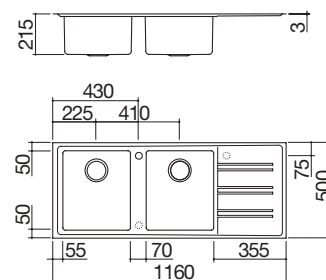

SATIN STAINLESS STEEL drainer RH

code 1LES121RD

€ 710.00

SATIN STAINLESS STEEL drainer LH

code 1LES121RS

€ 710.00

LEB

Accessories: 8 17 20 25 40 43 61 62 66

- extra thick stainless steel AISI 304
- bowl with radius "15"
- 34x40x21.5 h cm bowl
- equipment: 3½" basket strainer waste, stainless steel drain cover, perimeter overflow
- tap hole: 1 standard hole 2nd and 3rd hole upon request
- 90 cm base unit for bowls
- 114x48 cm cut out