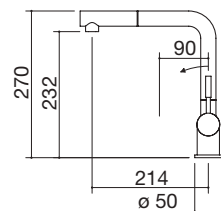

- pull-out spray head
- AISI 304 stainless steel
- cartridge: ceramic discs
- tap rotation: 180°
- tap base: $\varnothing$ 50 mm
- tap hole: $\varnothing$ 35 mm