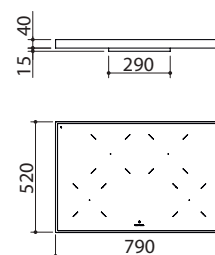

### Induction zone power:

- 2 zones  $\varnothing$  200 mm: 2,3-3 kW (\*)
- 2 zones  $\varnothing$  160 mm: 1,4-2,1 kW (\*)

(\*) with Booster function

**BLACK GLASS CERAMIC**

code 1PKC80N

€ 1,712.00

**Standard equipment:** fixing clips, seal.