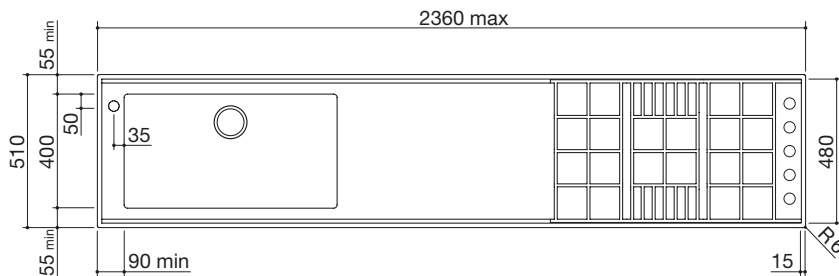

Dimensions for cut out

- Depth: 49 cm
- Length: -2 cm with respect to the worktop size

Dimensions for flush-top lowering

- Lowering: 0.12 cm
- Radius: 0.75 cm
- Depth: 51.3 cm
- Length: +0.3 cm with respect to the worktop size

Depth 45.5 cm

- Minimum distance between side edge and bowl 50x34: 6.75 cm
- Minimum distance between side edge and bowl 50x34 (with tap hole): 10.25 cm
- Fixed distance from front and back edge to bowls 50x34: 5.75 cm
- Perimeter edge: 2.75 cm