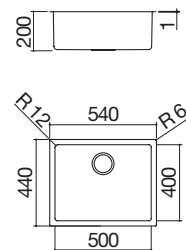

SQUARE BOWLS R. "12" 316 flat-edge built-in, flush and undermounted

40x40 cm square bowl R. "12" 316

built-in, flush and undermounted

50x40 cm square bowl R. "12" 316

built-in, flush and undermounted

70x40 cm square bowl R. "12" 316

built-in, flush and undermounted

FEB **FT** **UM** Accessories: 8 17 20 25 40 43
NEW 45 61 62 66 71 72

- extra thick AISI 316 stainless steel
- bowl with radius "12"
- 40x40x20 h cm bowl
- equipment: 3 1/2" basket strainer waste, B overflow
- base unit for bowls:
  - built-in and flush: 50
  - undermounted: 60
- 42x42 cm cut out + notch for overflow flush and undermounted: see website

SATIN AISI 316 STAINLESS STEEL

code 1QR406

€ 707.00

FEB **FT** **UM** Accessories: 8 17 20 25 40 43
NEW 45 61 62 66 71 72

- extra thick AISI 316 stainless steel
- bowl with radius "12"
- 50x40x20 h cm bowl
- equipment: 3 1/2" basket strainer waste, B overflow
- base unit for bowls:
  - built-in and flush: 60
  - undermounted: 80
- 2x42 cm cut out + notch for overflow flush and undermounted: see website

SATIN AISI 316 STAINLESS STEEL

code 1QR506

€ 760.00

FEB **FT** **UM** Accessories: 8 17 20 25 40 43
NEW 45 61 62 66 71 72

- extra-thick AISI 316 stainless steel
- bowl with radius "12"
- 70x40x20 h cm bowl
- equipment: 3 1/2" basket strainer waste, B overflow
- base unit for bowls:
  - built-in and flush: 80
  - undermounted: 90
- 72x42 cm cut out + notch for overflow flush and undermounted: see website

SATIN AISI 316 STAINLESS STEEL

code 1QR706

€ 872.00

Standard equipment: fixing clips, space-saver trap with dishwasher connection, cardboard packaging.