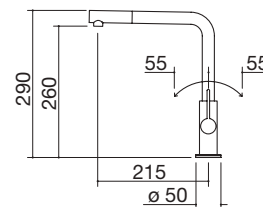

code 1RUBOF316

€ 850.00

- cartridge: ceramic discs
- tap rotation: 360°
- tap base:  $\varnothing$  50 mm
- tap hole:  $\varnothing$  35 mm

BLACK

code 1RUBUN2

€ 427.00

- pull-out spray head
- cartridge: ceramic discs
- tap rotation: 360°
- tap base:  $\varnothing$  50 mm
- tap hole:  $\varnothing$  35 mm