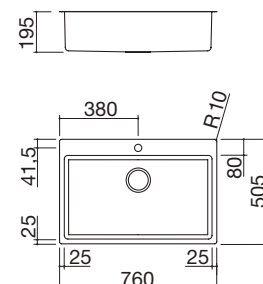

SATIN STAINLESS STEEL

code 1LBS61

€ 438.00

FEB FT NEW

Accessories: 8 17 20 25 38 40
43 45 61 62 66 71

- extra thick stainless steel AISI 304
- bowl with radius "15"
- 71x40x19.5 h cm bowl
- equipment: 3½" basket strainer waste, overflow with perimeter overflow
- tap hole
- 80 cm base unit for bowl
- 74x49 cm cut out flush: see website