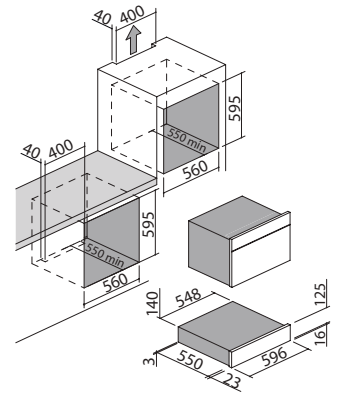

# ICON EXCLUSIVE VACUUM SEALER DRAWER built-in

Icon Exclusive built-in vacuum sealer drawer  
Touch Control

SISTEMA **FEEL Good**

NEW

Accessories: 57

- functions: 3-level vacuum sealing, 3-level sealing, 3-level vacuum sealing in a container, Chef function to perform marinating, maturation, cold infusion and extraction of essential oils
- digital Touch Control programmer
- motor: oil pump
- features: cover in tempered glass, steel bowl interior, push-pull opening
- equipment: adapter for containers, kit of 50 food storage bags and 50 bags for cooking food, telescopic rails
- maximum absorbed power: 0.24 kW