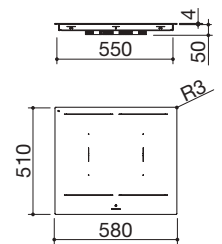

Induction zones power:

- 2 Octa zones: 2.1-3 kW (*)
- (*) with Booster function

4 mm BLACK GLASS CERAMIC

code 1PIDC30N

€ 700.00

FGB FT NEW

Accessories: 74

- Touch Control
- functions: power management, Chef Cook, Bridge, automatic pan recognition, Booster, selective pan detection, pause/reminder function, cooking end timer 1-600', minute minder, automatic preheating, keep warm
- safety devices: electronic child safety lock, residual heat indicator, overflow alarm, safety switch-off
- minimum pan diameter: $\varnothing$ 110 mm
- adjustable power levels: 1.4 - 1.5 - 1.6 - ... - 7.2 - 7.3 - 7.4 kW
- maximum absorbed power: 7.4 kW
- built-in: 56x49 cm
  flush-top: see website