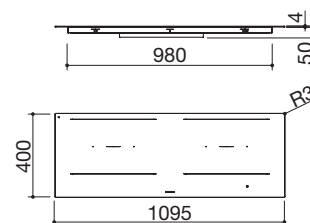

Induction zones power:

1. 1 zone $\varnothing$ 200 mm: 2.3-3 kW (*)
   - 2 Octa zones: 2.1-3 kW (*)
2. (*) with Booster function

4 mm BLACK GLASS CERAMIC

code 1PIDC90N

€ 1,323.00

FGB FT NEW

Accessories: 74

- Touch Control
- functions: power management, Chef Cook, Bridge, automatic pan recognition, Booster, selective pan detection, pause/reminder function, cooking end timer 1-600', minute minder, automatic preheating, keep warm
- safety devices: electronic child safety lock, residual heat indicator, overflow alarm, safety switch-off
- minimum pan diameter: $\varnothing$ 110 mm
- adjustable power levels: 1.4 - 1.5 - 1.6 - ... - 7.2 - 7.3 - 7.4 kW
- maximum absorbed power: 7.4 kW
- built-in: 107.5x38 cm
  flush-top: see website