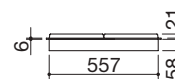

Burners power:

- 1 auxiliary: 1 kW
- 1 semi-rapid: 1.75 kW
- 1 rapid: 3 kW
- 1 Chef double ring: 3.5 kW

SATIN STAINLESS STEEL

code 1PBF64

€ 890.00

SQEB

Accessories: **36**

- extra thick stainless steel AISI 304
- cast iron pan supports
- 66.5x49 cm cut out