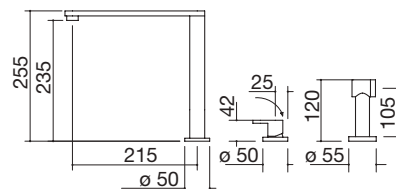

- cartridge: ceramic discs
- tap rotation: 360°
- tap base: $\varnothing$ 50 mm
- control base: $\varnothing$ 50 mm
- spray head base: $\varnothing$ 55 mm
- tap hole: $\varnothing$ 35 mm
- control hole: $\varnothing$ 35 mm
- spray head hole: $\varnothing$ 35 mm