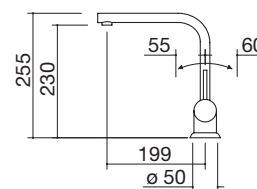

code 1RUBMBF1C

€ 379.00

- cartridge: ceramic discs
- tap rotation: 360°
- tap base:  $\varnothing$  50 mm
- tap hole:  $\varnothing$  35 mm

**CHROME STAINLESS STEEL FINISH**

code 1RUBMFSC

€ 175.00