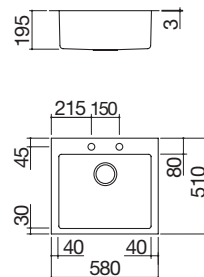

LEB

Accessories: 8 17 20 25 40 43 45 61 62 66 71

- extra thick stainless steel AISI 304
- bowl with radius "15"
- 50x40x19.5 h cm bowl
- equipment: 3½" basket strainer waste, pop-up plug, st. steel drain cover flush-top perimeter overflow
- tap hole: 2 standard holes
- 60 cm base unit for bowl
- 56x49 cm cut out