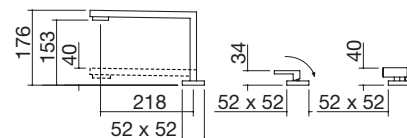

- cartridge: ceramic discs
- tap rotation: 360°
- minimum height: 40 mm
- tap base: 52x52 mm
- control base: 52x52 mm
- spray head base: 52x52 mm
- tap hole: $\varnothing$ 35 mm
- control hole: $\varnothing$ 35 mm
- spray head hole: $\varnothing$ 35 mm