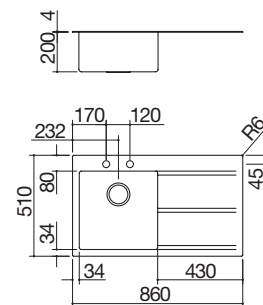

### 86x51 cm built-in Mood Kit sink

1 bowl + accessories Kit and tap

EB4 NEW

Accessories: 45 46 47 71

- 4 mm solid stainless steel AISI 304
- bowl with radius "12" in AISI 304 stainless steel
- 40x40x20 h cm bowl
- equipment: 3½" basket strainer waste, pop-up plug, stainless steel drain cover, perimeter overflow
- tap hole: 2 standard holes
- 50 cm base unit for bowl
- 84x49 cm cut out