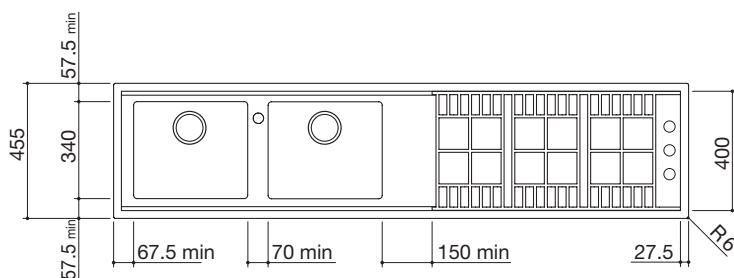

Dimensions for cut out

- Depth: 43.5 cm
- Length: -2 cm with respect to the worktop size

Dimensions for flush-top lowering

- Lowering: 0.12 cm
- Radius: 0.75 cm
- Depth: 45.8 cm
- Length: +0.3 cm with respect to the worktop size

At the design stage, check the space taken up by the elements (hob, bowl and tap) in the base units below.