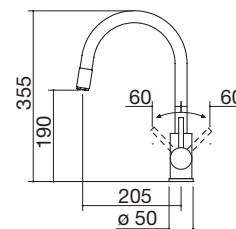

SATIN AISI 304 STAINLESS STEEL

code 1RUBSDS

€ 447.00

NEW

- pull-out spray head
- AISI 304 stainless steel
- cartridge: ceramic discs
- tap rotation: 360°
- tap base: $\varnothing$ 50 mm
- tap hole: $\varnothing$ 35 mm