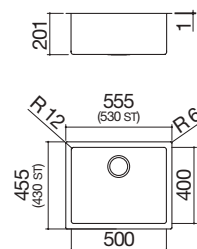

SATIN STAINLESS STEEL built-in and flush code 1QR50I € 738.00

SATIN STAINLESS STEEL undermounted code 1QR50S € 652.00

FEB **FT** **UM** Accessories: 8 17 20 25 40 43 45 54
NEW 61 62 64 65 66 71

- extra thick stainless steel AISI 304
- 70x40x20 h cm bowl
- equipment: 3½" basket strainer waste, stainless steel drain cover, perimeter overflow
- base unit for bowls:
  - built-in and flush: 80 cm
  - undermounted: 90 cm
- 73.5x43.7 cm cut out
  flush-top and undermounted: see website