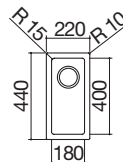

FEB FT UM

Accessories: 17 38 54 64 65

- extra thick stainless steel AISI 304
- 18x40x14 h cm bowl
- equipment: 3½" basket strainer waste, overflow with perimeter overflow
- base unit for bowls:
  - built-in and flush: 30 cm
  - undermounted: 40 cm
- 20x42 cm cut out + notch for overflow
  flush-top and undermounted: see website

SATIN STAINLESS STEEL built-in and flush code 1X1840I € 312.00

SATIN STAINLESS STEEL undermounted code 1X1840S € 261.00

FEB FT UM

Accessories: 8 17 20 25 38 40 43 45

54 61 62 64 65 66

- extra thick stainless steel AISI 304
- 34x40x19.5 h cm bowl
- equipment: 3½" basket strainer waste, overflow with perimeter overflow
- base unit for bowls:
  - built-in and flush: 45 cm
  - undermounted: 50 cm
- 36x42 cm cut out + notch for overflow
  flush-top and undermounted: see website