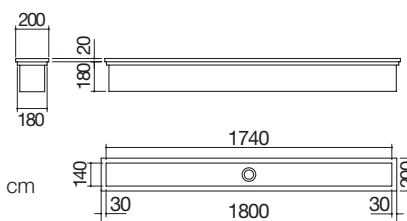

SATIN STAINLESS STEEL

code 1CI150

€ 635.00

- extra thick stainless steel AISI 304
- bowl with 2" drain
- designed to accommodate 6 modules
- 5 cable outlet holes
- brackets for wall mounting
- mobile tray supplied 10x13.8 cm
- 178x18 cm cut out
- 178x19 cm wall-mounted