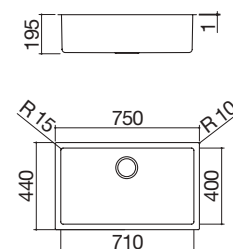

SATIN STAINLESS STEEL built-in and flush code 1X7040I € 558.00

SATIN STAINLESS STEEL undermounted code 1X7040S € 457.00

FEB FT UM Accessories: 8 17 20 25 38 40 43 45
54 61 62 64 65 66

- extra thick stainless steel AISI 304
- 34x40x19.5 h cm bowl
- equipment: 3½" basket strainer waste, overflow with perimeter overflow
- base unit for bowls:
  - built-in and flush: 80 cm
  - undermounted: 90 cm
- built-in: 73x42 cm + notch for overflow
  flush-top and undermounted: see website