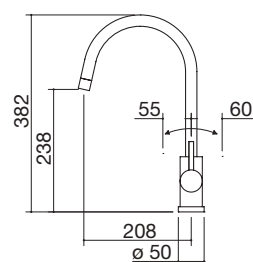

## Evo Shower mixer tap

- cartridge: ceramic discs
- tap rotation: 360°
- tap base:  $\varnothing$  50 mm
- tap hole:  $\varnothing$  35 mm

SATIN STAINLESS STEEL FINISH

code 1RUBMS2

€ 286.00

- cartridge: ceramic discs
- tap rotation: 360°
- tap base:  $\varnothing$  50 mm
- tap hole:  $\varnothing$  35 mm