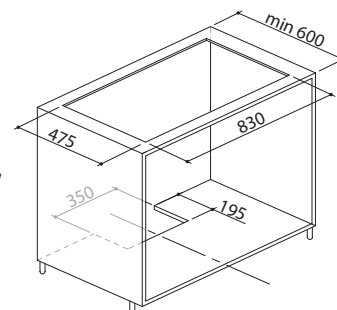

HOOD

- speeds: 3 + intensive speed
- rated air-flow: 800 m³/h
- pressure: 524 Pa
- noise level: 56-76 Lw (dBA)
- filter: stainless steel AISI 304
- energy rating: A++
- maximum absorbed power: 0.22 kW
- optional filtering extraction
- minimum base height: 60 mm