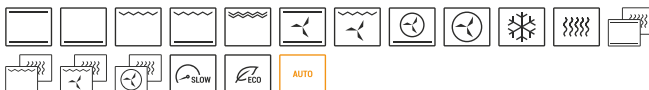

ICON GLASS COMBI-MICROWAVE OVEN built-in

Icon Glass built-in compact combi-microwave oven
Touch Control + knobs

NEW

- 17 manual functions
- 20 automatic cooking programs
- 5 automatic defrosting programs
- Veggy mode
- microwave functions up to 1000 W
- maximum temperature: 250 °C
- capacity: 40 litres
- multilingual digital Touch Control programmer + knobs
- features: front controls, knobs and handle in Soft-Touch finish, Easy Clean oven interior, extractable and removable door with triple heat-reflecting glass, Soft-Close hinges, tangential cooling fan, internal light, side racks
- equipment: 1 Pyrex baking tray, 1 steel rack
- safety devices: child-safety function
- maximum absorbed power: 3.5 kW

ICON GLASS COMBI-STEAM OVEN built-in

Icon Glass built-in compact combi-steam oven
Touch Control + knobs

NEW energy rating A⁺

- 18 manual functions
- 30 automatic cooking programs
- Veggy mode
- maximum temperature: 250 °C
- in steam mode progressive adjustment from 35 to 100 °C
- capacity: 40 litres
- multilingual digital Touch Control programmer + knobs
- features: front controls, knobs and handle in Soft-Touch finish, Easy Clean oven interior, extractable and removable door with quadruple heat-reflecting glass, Soft-Close hinges, tangential cooling fan, internal light, side racks, 0.8 l water tank accessible also during cooking
- equipment: 1 deep Easy Clean enamelled steel tray, 1 deep steel perforated tray, 1 steel rack, temperature probe
- safety devices: child-safety function
- maximum absorbed power: 3 kW

SISTEMA *FEEL Good*

BLACK GLASS

code 1FEVGMG

€ 2,073.00

BLACK GLASS

code 1FEVGVG

€ 2,421.00