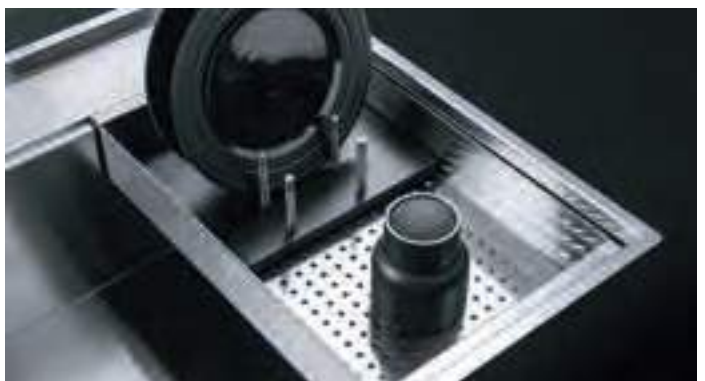

Stainless steel colander with removable black HPL draining rack