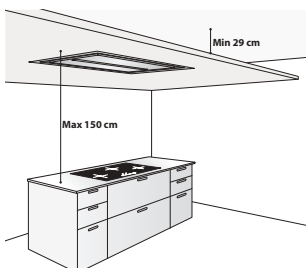

Advice for installation