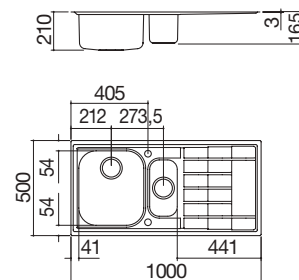

SATIN STAINLESS STEEL drainer RH code 1LLV100/D € 366.00

SATIN STAINLESS STEEL drainer LH code 1LLV100/S € 366.00

LEB

Accessories: 3 5 12 14 24

- extra thick stainless steel AISI 304
- 34x39x21 h cm bowl
- equipment: 3½" basket strainer waste, overflow
- tap hole: 2 standard holes
- 80 cm base unit for bowls
- 114x48 cm cut out