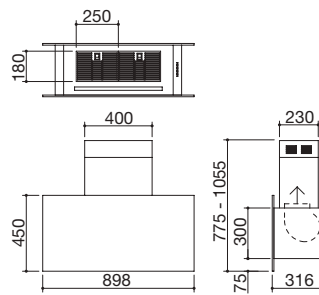

SATIN/BLACK STAINLESS STEEL

code **1KSTP12**

€ **1,760.00**

energy rating **A** Accessories: **41**

- AISI 304 stainless steel
- optional filtering extraction
- speeds: 3 + intensive speed
- air flow: 800 m³/h
- pressure: 501 Pa
- noise level: 39-65 Lw (dBA)
- duct exit: ø 150 mm + reducer ø 120 mm
- lighting: 4000 K LED strip lighting
- electronic controls
- filters: stainless steel
- telescopic hose: H 77.5 ÷ 105.5 cm
- set up for remote control from Barazza scales
- maximum absorbed power: 0.3 kW