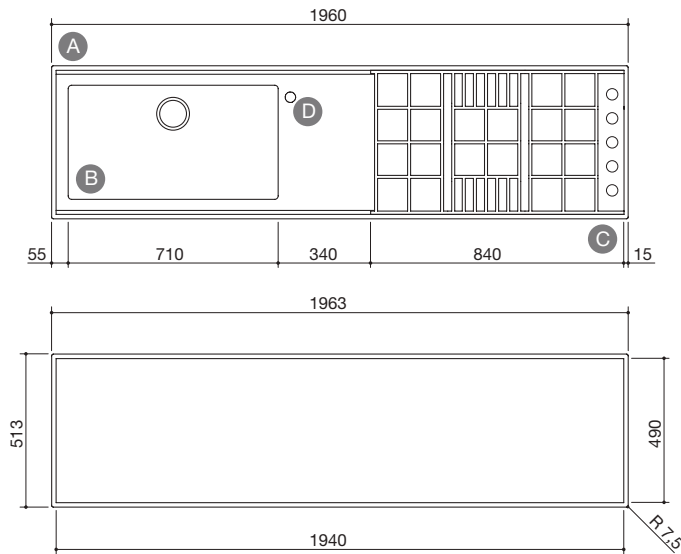

LAB FUSION

Price calculation and combination examples

Composition: stainless steel worktop including working costs + selected products + tap hole where applicable

Length 196 cm depth 51 cm

A Steel worktop more than 150 cm up to 236 cm including working costs	code LLF2	€ 1,473.00
B Bowl R. "15" 71x40x19.5 h cm	code VX170	€ 925.00
C 90 cm Lab 4 gas burners + double ring RH hob, cast iron pan supports and burner caps	code PL5IGD	€ 1,958.00
D Tap hole, diameter 3.5 cm	code FTR	€ 23.00
Stainless steel sliding chopping board	code TSI48	€ 374.00
194x49 cm cut out 196.3x51.3 flush R 0.75 cm with lowering 0.12 cm		
Total		€ 4,753.00