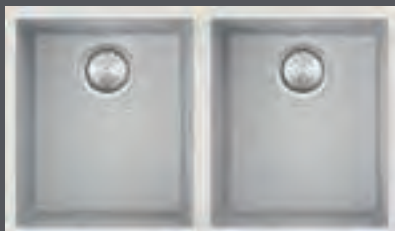

72x39.5 cm Soul double square bowl
undermounted