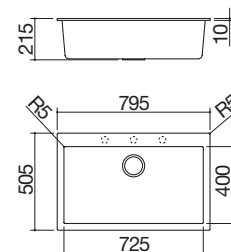

GREY\_B\_GRANITE

code 1LSO61G

€ 480.00

HEBS NEW

Accessories: 8 20 25 40 43

- 72.5x40x20 h cm bowl
- equipment: 3½" basket strainer waste, st. steel drain cover, overflow
- tap hole: 3 standard holes
- 80 cm base unit for bowl
- 77x48 cm cut out