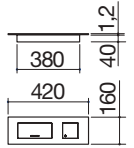

SATIN AISI 304 STAINLESS STEEL

code 1BL

€ 587.00