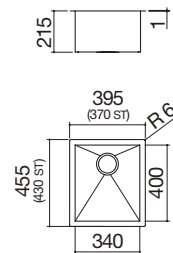

**70x40 cm Square bowl R. "0"**  
built-in, flush and undermounted

**FEB FT UM Accessories: 8 17 20 25 40 43 45 56 61 62 66 71 72**

- extra thick stainless steel AISI 304
- 34x40x21.5 h cm bowl
- equipment: 3½" basket strainer waste, overflow
- base unit for bowls:
  - built-in and flush: 45
  - undermounted: 50
- 37.5x43.7 cm cut out  
flush-top and undermounted: see website