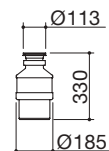

- stainless steel shredder components
- shredding chamber and drain in anti-corrosive material
- stainless steel basket
- double shredding system, enhanced motor
- continuously powered
- motor 200-240V 50/60Hz
- sound insulation
- energy rating 1
- motor with permanent lubricant
- manual reset/protection against overload
- plastic pneumatic starter provided
- power: 3/4 HP, 600 W
- control hole: $\varnothing$ 35 mm