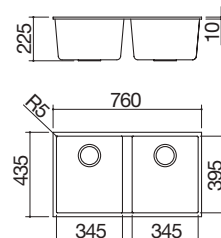

BLACK B_GRANITE

code 1QS081NS

€ 528.00

UM

Accessories: 8 25 40 43

- 34.5x39.5x21 h cm bowl
- equipment: 3½" basket strainer waste, st. steel drain cover, overflow
- 80 cm base unit for bowls undermounted: see website