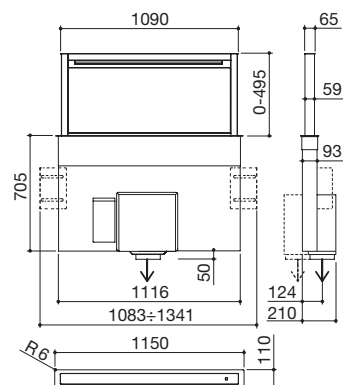

Accessories: 49

- AISI 304 stainless steel
- optional filtering extraction
- speeds: 3 + intensive speed
- air flow: 1000 m³/h
- pressure: 500 Pa
- noise level: 49-70 Lw (dBA)
- duct exit: ø 150 mm + reducer ø 120 mm
- lighting: 3000 K LED strip lighting
- Soft-Touch electronic controls
- filters: stainless steel
- functions: filter maintenance warning
- remote control included
- energy rating C
- set up for remote control from Barazza scales
- maximum absorbed power: 0.3 kW
- 113.8x10 cm cut out flush-top: see website