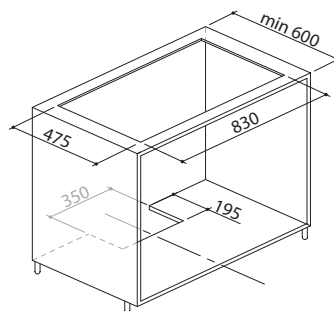

BLACK GLASS CERAMIC WITH EX-
TRACTION GRID WITH BLACK INSERT code 1PZP9N € 3,582.00

Accessories:

74
code 1BID
€ 298.00

75
code 1FCK
€ 457.00

76
code 1FMK
€ 306.00

77
code 1IZPI
€ 142.00

78
code 1IZPV
€ 142.00

Standard equipment:
fixing clips, seal.