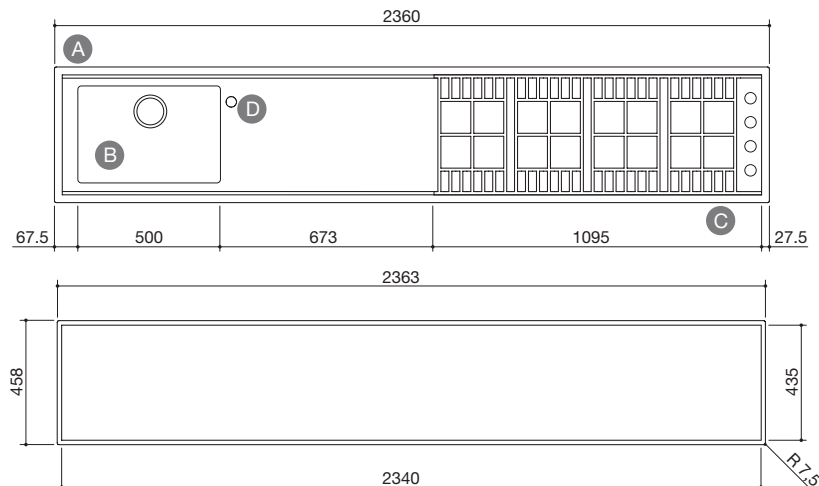

### Length 196 cm depth 51 cm

<b>A</b> Steel worktop more than 150 cm up to 236 cm including working costs	code <b>LLF2</b>	€ <b>1,473.00</b>
<b>B</b> Bowl R. "15" 71x40x19.5 h cm	code <b>VX170</b>	€ <b>925.00</b>
<b>C</b> 90 cm Lab 4 gas burners + double ring RH hob, cast iron pan supports and burner caps	code <b>PL5IGD</b>	€ <b>1,958.00</b>
<b>D</b> Tap hole, diameter 3.5 cm	code <b>FTR</b>	€ <b>23.00</b>
Stainless steel sliding chopping board	code <b>TSI48</b>	€ <b>374.00</b>
<ul style="list-style-type: none"> <li>194x49 cm cut out</li> <li>196.3x51.3 flush R 0.75 cm with lowering 0.12 cm</li> </ul>		
<b>Total</b>		€ <b>4,753.00</b>