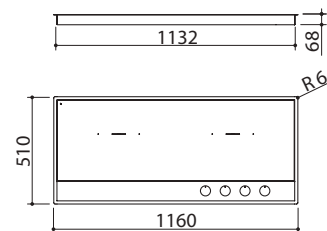

Induction zones power:

- 3 Octa zones: 2.1-3 kW (*)

(*) with Booster function

BLACK GLASS CERAMIC/SATIN
STAINLESS STEEL

code 1PLE9ID

€ 2,184.00

FEB FT NEW

Accessories: 74

- extra thick AISI 304 stainless steel
- controls: Flat knobs
- functions: power management, Bridge, Booster, selective pan detection, automatic preheating, keep warm
- safety devices: electronic child safety lock, residual heat indicator, overflow alarm, safety switch-off
- minimum pan diameter: $\varnothing$ 110 mm
- adjustable power levels: 1.6 - 2.0 - 2.8 - 3.5 - 4.3 - 5 - 5.5 - 6 - 7.4 kW
- maximum absorbed power: 7.4 kW
- 114x49 cm cut out
  flush-top: see website