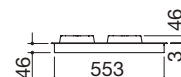

Burners power:

- 1 auxiliary: 1 kW
- 2 semi-rapid: 1.75 kW
- 1 triple ring: 3.8 kW

SATIN STAINLESS STEEL

code 1PSP64

€ 895.00

LEB

Accessories: 35 36

- extra thick AISI 304 stainless steel
- cast iron pan supports
- 68x48 cm cut out