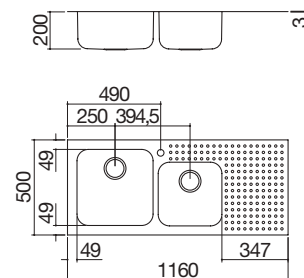

SATIN STAINLESS STEEL supporting surface RH code 11S12060/2D € 576.00

SATIN STAINLESS STEEL supporting surface LH code 11S12060/2S € 576.00