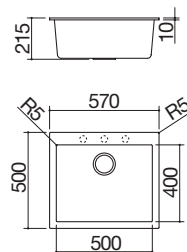

HEBS

- 50x40x20 h cm bowl
- equipment: 3½" basket strainer waste, st. steel drain cover, overflow
- tap hole: 3 standard holes
- 60 cm base unit for bowl
- 55x48 cm cut out