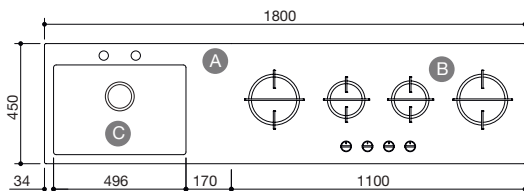

### Length 236 cm depth 51 cm

<b>A</b>	Stainless steel worktop more than 190 cm up to 236 cm including working costs	code <b>LMF3</b>	€ <b>1,331.00</b>
<b>B</b>	90 cm Mood 4 gas burners + double ring Flat Eco-Design	code <b>PM95</b>	€ <b>1,805.00</b>
<b>C</b>	Supporting surface with grooves 39.6x39.6 cm	code <b>GMF1</b>	€ <b>207.00</b>
<b>D</b>	Bowl R. "12" 34x40x20 h cm	code <b>VRM34</b>	€ <b>726.00</b>
• 234x49 cm cut out			
<b>Total</b>			€ <b>4,069.00</b>