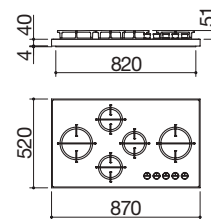

## 90 cm Kasai Mood hob

4 gas burners + 1 Flat Eco-Design double ring

 MKB

Accessories: **36**

- perimeter frame h 40 mm in AISI 304 stainless steel 4 mm thick
- glass ceramic 4 mm thick
- Flat Eco-Design burners
- Cast iron pan supports
- 83x48 cm cut out