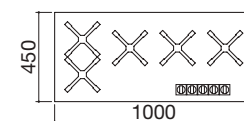

Burners power:

- 2 auxiliary: 1 kW
- 1 semi-rapid: 1.75 kW
- 1 rapid: 3 kW
- 1 triple ring: 3.8 kW