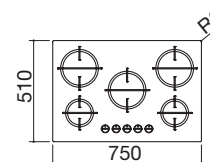

Burners power:

- 1 auxiliary: 1 kW
- 2 semi-rapid: 1.75 kW
- 1 rapid: 3 kW
- 1 double ring: 4 kW

4 mm SATIN STAINLESS STEEL

code 1PMD75

€ 1,703.00

EB4

Accessories: 36

- 4 mm solid AISI 304 stainless steel
- Flat Eco-Design burners
- cast iron pan supports
- 83x48 cm cut out