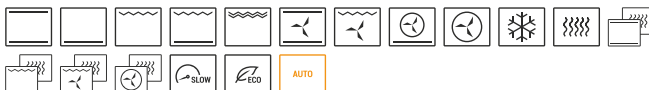

ICON STEEL COMBI-MICROWAVE OVEN built-in

Icon Steel built-in compact combi-microwave oven
Touch Control + knobs

NEW

- 17 manual functions
- 20 automatic cooking programs
- 5 automatic defrosting programs
- Veggy mode
- microwave functions up to 1000 W
- maximum temperature: 250 °C
- capacity: 40 litres
- multilingual digital Touch Control programmer + knobs
- features: front controls, knobs and handle in Soft-Touch finish, Easy Clean oven interior, extractable and removable door with triple heat-reflecting glass, Soft-Close hinges, tangential cooling fan, internal light, side racks
- equipment: 1 Pyrex baking tray, 1 steel rack
- safety devices: child-safety function
- maximum absorbed power: 3.5 kW

ICON STEEL COMBI-STEAM OVEN built-in

Icon Steel built-in compact combi-steam oven
Touch Control + knobs

NEW energy rating A⁺

- 18 manual functions
- 30 automatic cooking programs
- Veggy mode
- maximum temperature: 250 °C
- in steam mode progressive adjustment from 35 to 100 °C
- capacity: 40 litres
- multilingual digital Touch Control programmer + knobs
- features: front controls, knobs and handle in Soft-Touch finish, Easy Clean oven interior, extractable and removable door with quadruple heat-reflecting glass, Soft-Close hinges, tangential cooling fan, internal light, side racks, 0.8 l water tank accessible also during cooking
- equipment: 1 deep Easy Clean enamelled steel tray, 1 deep steel perforated tray, 1 steel rack, temperature probe
- safety devices: child-safety function
- maximum absorbed power: 3 kW

SISTEMA *FEEL Good*

SATIN STAINLESS STEEL

code 1FEVSMC

€ 2,171.00

SATIN STAINLESS STEEL

code 1FEV SVC

€ 2,520.00