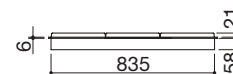

SATIN STAINLESS STEEL

code 1PBF95

€ 1,182.00

SQEB

Accessories: **36**

- extra thick stainless steel AISI 304
- cast iron pan supports
- 98x38 cm cut out