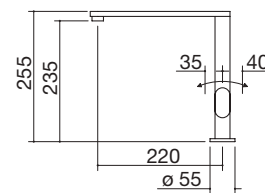

- cartridge: ceramic discs
- tap rotation: 360°
- tap base: $\varnothing$ 55 mm
- tap hole: $\varnothing$ 35 mm

SATIN STAINLESS STEEL FINISH

code 1RUBMBF1

€ 449.00

- cartridge: ceramic discs
- tap rotation: 360°
- tap base: $\varnothing$ 55 mm
- tap hole: $\varnothing$ 35 mm