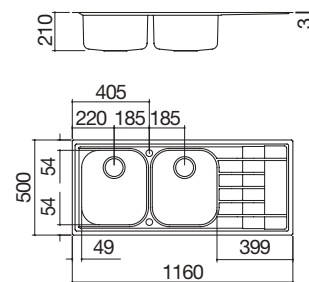

SATIN STAINLESS STEEL drainer RH code 1LLV120/2D € 369.00

SATIN STAINLESS STEEL drainer LH code 1LLV120/2S € 369.00