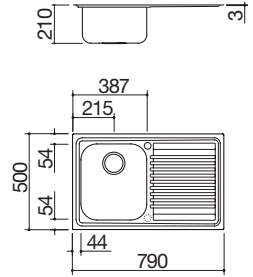

LEB

Accessories: 3 5 12 14 24 38

- stainless steel AISI 304
- 34x39x21 h cm bowl
- equipment: 3½" basket strainer waste, overflow with perimeter overflow
- tap hole: 1 hole as standard, 2nd hole upon request
- 45 cm base unit for bowl
- 77x48 cm cut out

SATIN STAINLESS STEEL drainer RH code 1LFS81D € 259.00

SATIN STAINLESS STEEL drainer LH code 1LFS81S € 259.00

LEB

Accessories: 3 5 12 14 24 38

- stainless steel AISI 304
- 34x39x21 h cm bowl
- equipment: 3½" basket strainer waste, overflow with perimeter overflow
- tap hole: 1 standard hole 2nd hole upon request
- 80 cm base unit for bowls
- 77x48 cm cut out