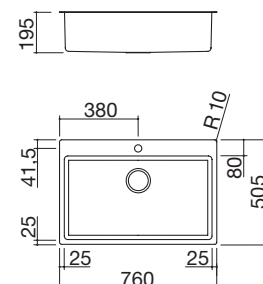

SATIN STAINLESS STEEL

code 1LBS81

€ 620.00

FEB FT NEW

Accessories: 8 17 20 25 38 40
45 61 62 66 71

- extra thick stainless steel AISI 304
- bowl with radius "15"
- 71x40x19.5 h cm bowl
- equipment: 3½" basket strainer waste, perimeter overflow, black HPL chopping board 1TOF26N, Officina Shower chrome mixer tap 1RUBMOF1C
- tap hole
- 80 cm base unit for bowl
- 74x49 cm cut out flush: see website