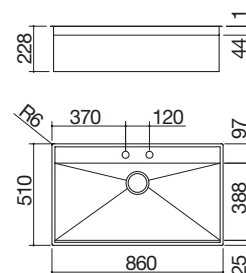

MAT STAINLESS STEEL code 1LLBM91 € 1,456.00

FEB FT UM NEW Accessories: 67 71

- extra thick stainless steel AISI 304
- bowl with radius "0"
- 83x38.8x18.3 h cm bowl
- bowl with lowering for sliding of accessories
- equipment: 3½" black basket strainer waste, black Smart pop-up plug, perimeter overflow, stainless steel and black HPL multipurpose chopping board 1TBF, stainless steel colander 1VBF, black Evo Shower mixer tap 1RUBEVDK
- tap hole: 2 standard holes
- base unit for bowls:
  - built-in and flush: 90
  - undermounted: 100 cm
- 85x49 cm cut out
- flush-top and undermounted: see website