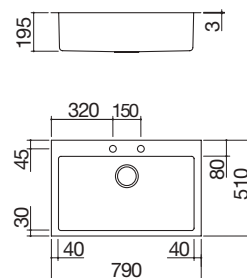

LEB

Accessories: 8 17 20 25 40 43 45 61 62 66 71

- extra thick stainless steel AISI 304
- bowl with radius "15"
- 71x40x19.5 h cm bowl
- equipment: 3½" basket strainer waste, pop-up plug, st. steel drain cover flush-top perimeter overflow
- tap hole: 2 standard holes
- 80 cm base unit for bowl
- 77x49 cm cut out