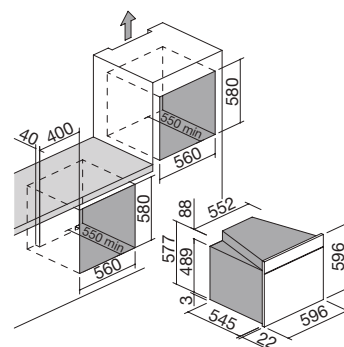

# ICON GLASS OVEN built-in

60 cm Icon Glass built-in oven

Touch Control + knobs

Zefiro

NEW energy rating A

Accessories: 28

- Zefiro sanitification system
- 11 manual functions
- 16 automatic cooking programs
- 30 customisable cooking programs
- Veggy mode
- maximum temperature: 250 °C
- capacity: 65 litres
- multilingual digital Touch Control programmer + knobs
- features: front controls, knobs and handle in Soft-Touch finish, Easy Clean oven interior, extractable and removable door with triple heat-reflecting glass, Soft-Close hinges, tangential cooling fan, drop-down grill, 2 internal lights, side racks
- equipment: 1 deep Easy Clean enamelled steel tray, 1 Easy Clean enamelled steel tray, 1 steel rack, 2 pairs of telescopic oven rails
- safety devices: safety switch-off, child-safety function
- maximum absorbed power: 2.7 kW