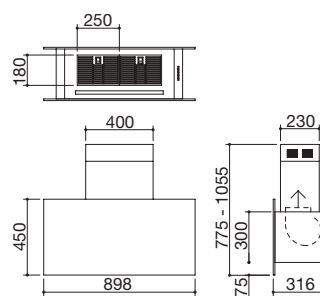

UNIQUE COOKER HOODS

wall and island

90 cm Unique wall cooker hood

120 cm Unique wall cooker hood

90 cm Unique island cooker hood

120 cm Unique island cooker hood

energy rating **A** Accessories: **41**

- AISI 304 stainless steel
- optional filtering extraction
- speeds: 3 + intensive speed
- air flow: 800 m³/h
- pressure: 501 Pa
- noise level: 39-65 Lw (dBA)
- duct exit: ø 150 mm + reducer ø 120 mm
- lighting: 4000 K LED strip lighting
- electronic controls
- filters: stainless steel
- telescopic hose: H 77.5 ÷ 105.5 cm
- set up for remote control from Barazza scales
- maximum absorbed power: 0.3 kW

VINTAGE/BLACK STAINLESS STEEL code **1KUNP91** € **1,711.00**

energy rating **A** Accessories: **41**

- AISI 304 stainless steel
- optional filtering extraction
- speeds: 3 + intensive speed
- air flow: 800 m³/h
- pressure: 501 Pa
- noise level: 39-65 Lw (dBA)
- duct exit: ø 150 mm + reducer ø 120 mm
- lighting: 4000 K LED strip lighting
- electronic controls
- filters: stainless steel
- telescopic hose: H 77.5 ÷ 105.5 cm
- set up for remote control from Barazza scales
- maximum absorbed power: 0.3 kW

VINTAGE/BLACK STAINLESS STEEL code **1KUNP121** € **1,960.00**

energy rating **A** Accessories: **41**

- AISI 304 stainless steel
- optional filtering extraction
- speeds: 3 + intensive speed
- air flow: 800 m³/h
- pressure: 501 Pa
- noise level: 39-65 Lw (dBA)
- duct exit: ø 150 mm + reducer ø 120 mm
- lighting: 4000 K LED strip lighting
- electronic controls
- filters: stainless steel
- telescopic hose: H 77.5 ÷ 105.5 cm
- set up for remote control from Barazza scales
- maximum absorbed power: 0.3 kW

VINTAGE/BLACK STAINLESS STEEL code **1KUNI91** € **2,273.00**

energy rating **A** Accessories: **41**