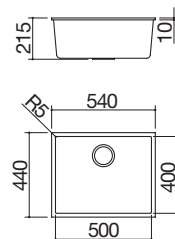

UM NEW

Accessories: 8 20 25 40 43

- 50x40x20 h cm bowl
- equipment: 3½" basket strainer waste, st. steel drain cover, overflow
- 60 cm base unit for bowl undermounted: see website