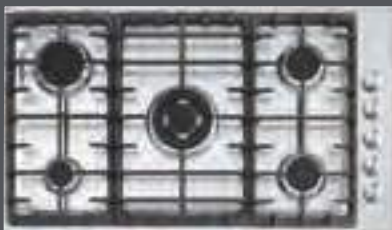

90 cm built-in and flush Officina hob

4 gas burners + double ring