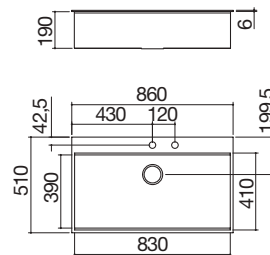

**SQEB NEW**

Accessories: **6** **19** **71**

- extra thick stainless steel AISI 304
- bowl with radius "0" vertical wall edges
- bowl with radius "12" bottom edges
- 83x39x19 h cm bowl
- bowl with lowering for sliding of accessories
- equipment: 3½" basket strainer waste, stainless steel drain cover, pop-up plug, perimeter overflow
- tap hole: 2 standard holes
- 90 cm base unit for bowl
- 84x49 cm cut out