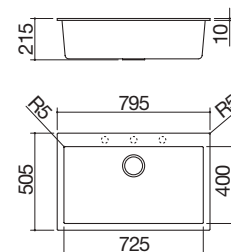

HEBS

Accessories: 8 20 25 40 43

- 72.5x40x20 h cm bowl
- equipment: 3½" basket strainer waste, st. steel drain cover, overflow
- tap hole: 3 standard holes
- 80 cm base unit for bowl
- 77x48 cm cut out