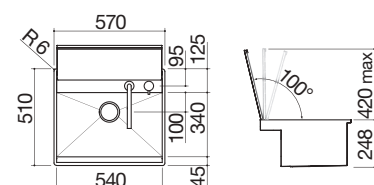

SATIN AISI 316 STAINLESS STEEL code 1LLB916 € 1,159.00

FEB FT NEW Accessories: 71

- extra thick AISI 316 stainless steel
- bowl with radius "0"
- 54x34x18.3 h cm bowl
- balanced, removable, AISI 316 stainless steel cover with manual opening
- equipment: 3" 1/2 basket strainer waste, B overflow, Thalys telescopic mixer tap with remote control 1RUBTH
- tap hole: 2 standard holes
- 60 cm base unit for bowl
- 56x49 cm cut out flush: see website