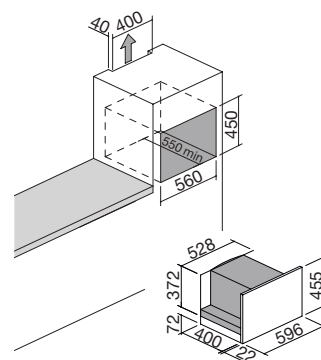

MATT BLACK STAINLESS STEEL

code 1ABEVEN

€ 4,872.00

NEW

- 5 levels of coffee strength (extra-light, light, normal, strong, extra-strong)
- 3 coffee levels (small, medium sized cup, large cup)
- functions: single or double cup, steam dispensing unit for cappuccino and hot water, on/off programming, automatic cleaning, possibility of using ground coffee
- display indications: add water, add coffee, remove residue, descaling required, coffee grind size and dose warning
- multilingual digital programmer + knobs
- features: front controls and knobs in Soft-Touch finish, drip tray, LED lighting, telescopic rails, 220 g coffee grain container, 1.8 l removable water tank
- pressure: 15 MPa
- maximum absorbed power: 1.35 kW