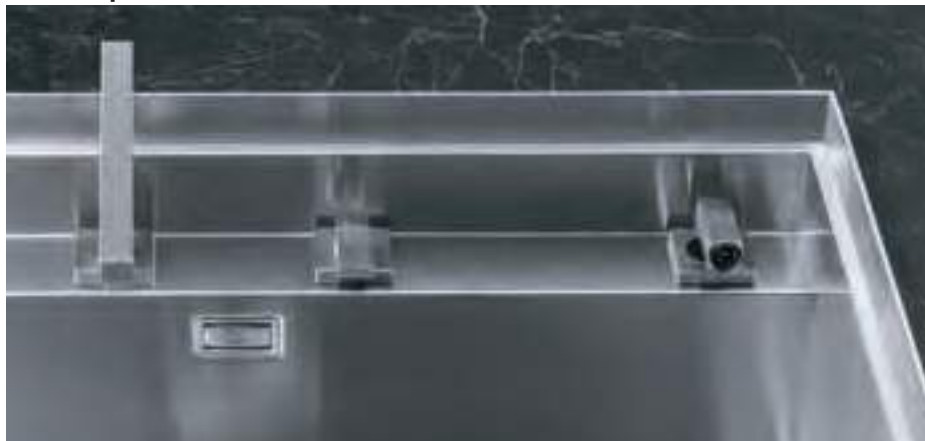

Mizu Kit Telescopic mixer tap