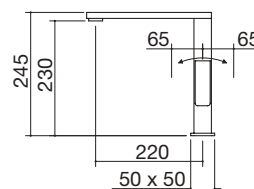

- cartridge: ceramic discs
- tap rotation: 360°
- tap base: 50x50 mm
- tap hole:  $\varnothing$  35 mm

**SATIN STAINLESS STEEL FINISH**

code 1RUBMLBI

€ 623.00

- cartridge: ceramic discs
- tap rotation: 360°
- tap base: 50x50 mm
- tap hole:  $\varnothing$  35 mm