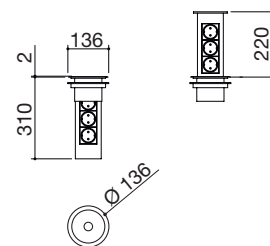

- 3 Schuko sockets
- dimensions: $\varnothing$ 136 mm
- cut out: $\varnothing$ 124 mm