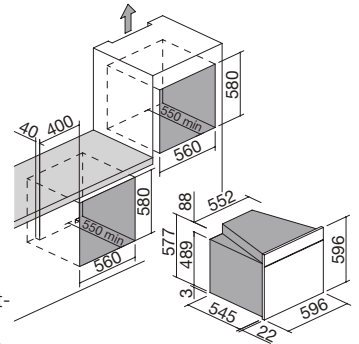

# VELVET ADVANCE STEEL OVEN built-in

60 cm Velvet Advance Steel built-in oven  
Touch Screen

Zefiro

NEW energy rating A

Accessories: 28

- Zefiro sanitization system
- 11 manual functions
- 16 automatic cooking programs
- 30 customisable cooking programs
- Veggy mode
- maximum temperature: 250 °C
- capacity: 65 litres
- interactive and multilingual Touch Screen
- features: handle in Soft-Touch finish, Easy Clean oven interior, extractable and removable door with triple heat-reflecting glass, dark grey glass, Soft-Close hinges, tangential cooling fan, drop-down grill, 2 internal lights, side racks
- equipment: 1 deep Easy Clean enamelled steel tray, 1 Easy Clean enamelled steel tray, 1 steel rack, 2 pairs of telescopic oven rails
- safety devices: safety switch-off, child-safety function
- maximum absorbed power: 2.7 kW