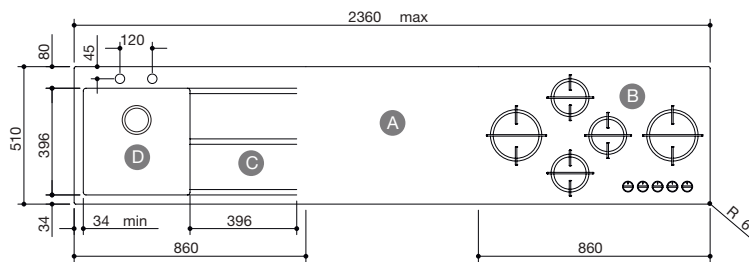

MOOD FUSION

Price calculation and combination examples

Composition: stainless steel worktop including working costs + selected products

Length 236 cm depth 51 cm

A	Stainless steel worktop more than 190 cm up to 236 cm including working costs	code LMF3	€ 1,331.00
B	90 cm Mood 4 gas burners + double ring Flat Eco-Design	code PM95	€ 1,805.00
C	Supporting surface with grooves 39.6x39.6 cm	code GMF1	€ 207.00
D	Bowl R. "12" 34x40x20 h cm	code VRM34	€ 726.00
• 234x49 cm cut out			
Total			€ 4,069.00