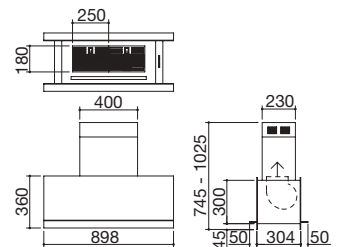

4 mm SATIN/BLACK STAINLESS STEEL code **1KMDP12** € **2,184.00**

energy rating **A** Accessories: **41**

- 4 mm solid stainless steel AISI 304
- optional filtering extraction
- speeds: 3 + intensive speed
- air flow: 800 m³/h
- pressure: 501 Pa
- noise level: 39-65 Lw (dBA)
- duct exit: ø 150 mm + reducer ø 120 mm
- lighting: 4000 K LED strip lighting
- electronic controls
- filters: stainless steel
- telescopic hose: H 74.5 ÷ 102.5 cm
- set up for remote control from Barazza scales
- maximum absorbed power: 0.3 kW