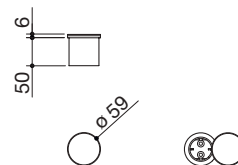

## Smart power socket holder with USB ports built-in

- 1 Schuko socket
- dimensions:  $\varnothing$  59 mm
- cut out:  $\varnothing$  54 mm

**SATIN AISI 304 STAINLESS STEEL COVER** code 1PSS

€ 164.00

- 2 USB ports
- dimensions:  $\varnothing$  59 mm
- cut out:  $\varnothing$  54 mm