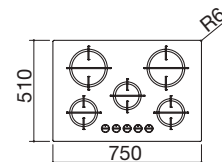

**EB4 NEW**

**Accessories: 36**

- 4 mm solid AISI 304 stainless steel
- Flat Eco-Design burners
- cast iron pan supports
- built-in: 56x48 cm for 60 cm base

**Burners power:**

- 1 auxiliary: 1 kW
- 2 semi-rapid: 1.75 kW
- 1 rapid: 3 kW
- 1 double ring: 4 kW