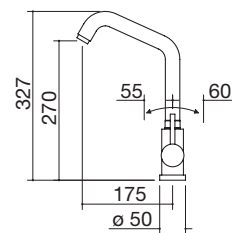

- cartridge: ceramic discs
- tap rotation: 360°
- tap base: $\varnothing$ 50 mm
- tap hole: $\varnothing$ 35 mm

SATIN STAINLESS STEEL FINISH

code 1RUBMS2

€ 286.00

- cartridge: ceramic discs
- tap rotation: 360°
- tap base: $\varnothing$ 50 mm
- tap hole: $\varnothing$ 35 mm