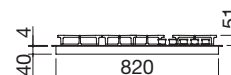

Burners power:

- 1 auxiliary: 1 kW
- 2 semi-rapid: 1.75 kW
- 1 rapid: 3 kW
- 1 double ring: 4 kW

4 mm BLACK GLASS CERAMIC

code 1PMD95N

€ 1,680.00

FGB

Accessories: 36

- 4 mm solid glass ceramic
- Flat Eco-Design burners
- cast iron pan supports
- 107x37 cm cut out