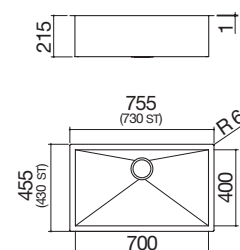

SATIN STAINLESS STEEL built-in and flush code 1Q70401 € 658.00
SATIN STAINLESS STEEL undermounted code 1Q70405 € 558.00