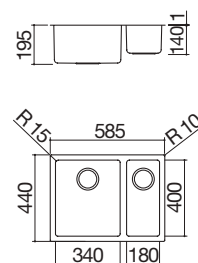

SATIN STAINLESS STEEL built-in and flush code 1X642I € 842.00

SATIN STAINLESS STEEL undermounted code 1X642S € 775.00

FEB FT UM Accessories: 8 17 20 25 38 40 43 45
54 61 62 64 65 66 71

- extra thick stainless steel AISI 304
- 71x40x19.5 h cm bowl
- equipment: 3½" basket strainer waste, overflow with perimeter overflow
- base unit for bowls:
  - built-in and flush: 80 cm
  - undermounted: 90 cm
- 73x42 cm cut out + notch for overflow
  flush-top and undermounted: see website