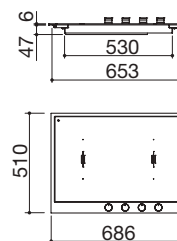

### SQEB

Accessories: 74

- extra thick AISI 304 stainless steel
- functions: power management, Bridge, Booster, selective pan detection, automatic preheating, keep warm
- safety devices: electronic child safety lock, residual heat indicator, safety switch-off
- minimum pan diameter:  $\varnothing$  110 mm
- adjustable power levels: 1.6 - 2.0 - 2.8 - 3.5 - 4.3 - 5 - 5.5 - 6 - 7.4 kW
- maximum absorbed power: 7.4 kW
- 66.5x49.5 cm cut out