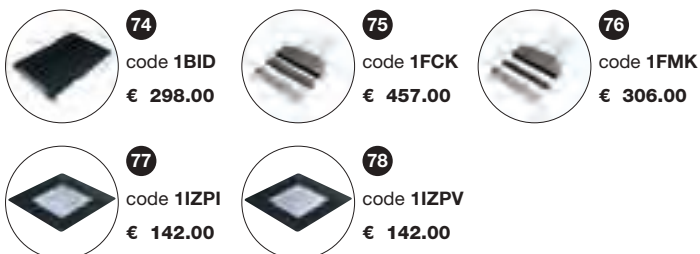

Accessories: