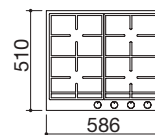

Burners power:

- 1 auxiliary: 1 kW
- 1 semi-rapid: 1.75 kW
- 1 rapid: 3 kW
- 1 Chef double ring: 3.5 kW

SATIN STAINLESS STEEL

code 1PBF64

€ 890.00

SQEB

Accessories: **36**

- extra thick stainless steel AISI 304
- cast iron pan supports
- 66.5x49 cm cut out