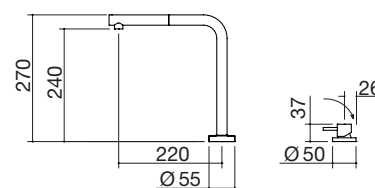

SATIN AISI 316 STAINLESS STEEL

code **1RUBMDT**

€ **1,378.00**

- pull-out spray head
- cartridge: ceramic discs
- tap rotation: 360°
- tap base: $\varnothing$ 55 mm
- control base: $\varnothing$ 50 mm
- tap hole: $\varnothing$ 35 mm
- control hole: $\varnothing$ 35 mm