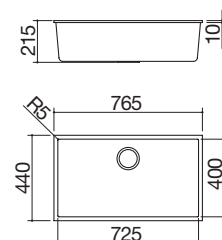

WHITE B\_GRANITE

code 1QS061BS

€ 505.00

UM

Accessories: 8 20 25 40 43

- 72.5x40x20 h cm bowl
- equipment: 3½" basket strainer waste, st. steel drain cover, overflow
- 80 cm base unit for bowl undermounted: see website