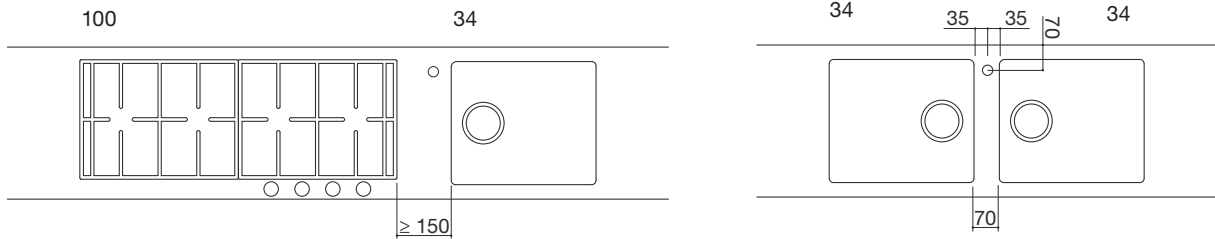

- Distance between a 100 cm hob and a 34x40 cm bowl turned through 90°: more than or equal to 15 cm
- Fixed distance between two 34x40 cm bowls turned through 90°: 7 cm