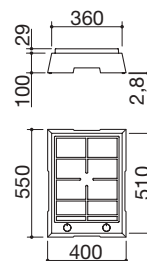

Burner power:

- 1 double ring: 4.7 kW (central 0.8 kW and ring 3.9 kW)