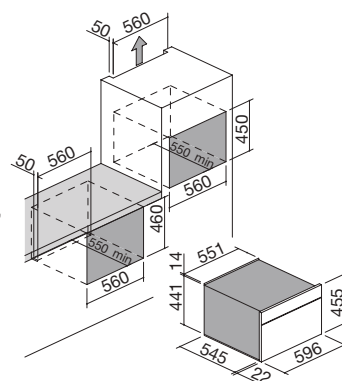

# ICON EXCLUSIVE COFFEE MACHINE built-in

Icon Exclusive built-in compact coffee machine  
Digital programmer + knobs

NEW

- 7 cold functions
- 4 hot functions
- minimum temperature: -30 °C
- maximum temperature: 75 °C
- capacity: 40 litres
- interactive and multilingual Touch Screen
- features: front controls and handle in Soft-Touch finish, steel interior cavity, LED internal lights, side racks
- equipment: 2 steel racks, temperature probe
- maximum absorbed power: 0.3 kW