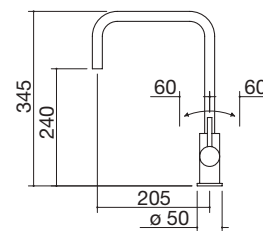

- cartridge: ceramic discs
- tap rotation: 360°
- tap base: $\varnothing$ 50 mm
- tap hole: $\varnothing$ 35 mm