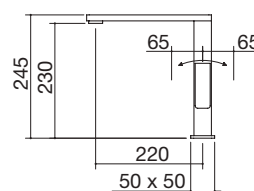

SATIN STAINLESS STEEL FINISH

code 1RUBMLBI

€ 623.00

- cartridge: ceramic discs
- tap rotation: 360°
- tap base: 50x50 mm
- tap hole: $\varnothing$ 35 mm