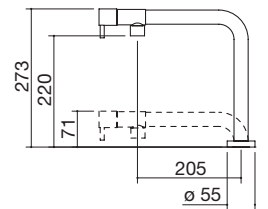

NEW

- cartridge: ceramic discs
- tap rotation: 360°
- minimum height: 71 mm
- tap base: $\varnothing$ 55 mm
- tap hole: $\varnothing$ 35 mm