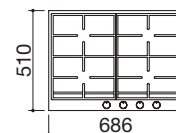

Burners power:

- 1 auxiliary: 1 kW
- 1 semi-rapid: 1.75 kW
- 2 Chef double ring: 3.5 kW

SATIN STAINLESS STEEL

code 1PBF74

€ 1,013.00

SQEB

Accessories: **34 35 36**

- extra thick stainless steel AISI 304
- cast iron pan supports
- burner with dual control
- 84x49 cm cut out

Burners power:

- 1 auxiliary: 1 kW
- 1 semi-rapid: 1.75 kW
- 1 rapid: 3 kW
- 1 Chef double ring: 3.5 kW
- 1 double ring: 4 kW