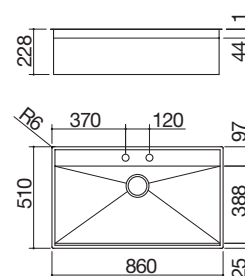

SATIN STAINLESS STEEL

code 1LLB91

€ 1,125.00

FEB FT UM NEW Accessories: **67 71**

- extra thick stainless steel AISI 304
- bowl with radius “0”
- 83x38.8x18.3 h cm bowl
- bowl with lowering for sliding of accessories
- equipment: 3½” basket strainer waste, stainless steel drain cover, perimeter overflow, stainless steel and black HPL multipurpose chopping board 1TBF, stainless steel colander 1VBF, B_Free telescopic mixer tap with remote control 1RUBMBFA
- tap hole: 2 standard holes
- base unit for bowls:
  - built-in and flush: 90
  - undermounted: 100
- 85x49 cm cut out
  flush-top and undermounted: see website