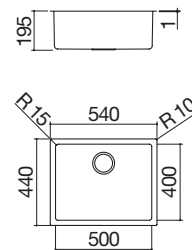

FEB FT UM Accessories: 8 17 20 25 38 40 43 45
54 61 62 64 65 66 71

- extra thick stainless steel AISI 304
- 50x40x19.5 h cm bowl
- equipment: 3½" basket strainer waste, overflow with perimeter overflow
- base unit for bowls:
  - built-in and flush: 60 cm
  - undermounted: 80 cm
- 52x42 cm cut out + notch for overflow
  flush-top and undermounted: see website

SATIN STAINLESS STEEL built-in and flush code 1X5040I € 369.00

SATIN STAINLESS STEEL undermounted code 1X5040S € 324.00

FEB FT UM Accessories: 8 17 20 25 38 40 43 45
54 61 62 64 65 66

- extra thick stainless steel AISI 304
- 34x40x19.5 h and 18x40x14 h cm bowls
- equipment: 3½" basket strainer waste, overflow with perimeter overflow
- base unit for bowls:
  - built-in and flush: 60 cm
  - undermounted: 80 cm
- 56.5x42 cm cut out + notch for overflow
  flush-top and undermounted: see website