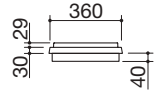

### Burner power:

- 1 double ring: 4.7 kW (central 0.8 kW and ring 3.9 kW)

SATIN AISI 316 STAINLESS STEEL

code 1PT11

€ 854.00

TEB NEW

- extra thick AISI 316 stainless steel
- cast iron pan support
- equipment: electronic activation with battery, safety valve, eco-flame, fixing clips, seal
- predisposition for LPG supply
- waterproof cover
- 34x49 cm cut out