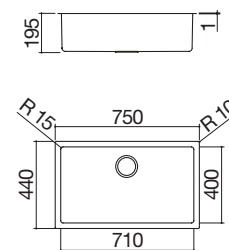

**VINTAGE STAINLESS STEEL** code 1X70V € 718.00

**FEB FT UM Accessories: 8 17 20 25 38 40 43 45**  
**NEW** 54 61 62 64 65 66 71

- extra thick stainless steel AISI 304
- 71x40x19.5 h cm bowl
- equipment: 3½" waste, perimeter overflow, black HPL chopping board 1TOF26N, multipurpose rack 1GSPA, Unique Two Shower mixer tap 1RUBUN2D
- 80 cm base unit for bowl
- 73x42 cm cut out + notch for overflow  
flush-top and undermounted: see website