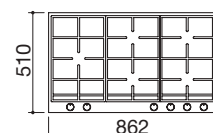

SATIN STAINLESS STEEL

code 1PBF95

€ 1,182.00

SQEB

Accessories: **36**

- extra thick stainless steel AISI 304
- cast iron pan supports
- 98x38 cm cut out