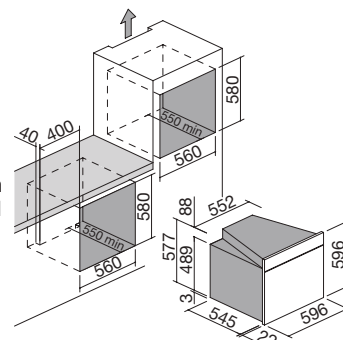

# OFFICINA ADVANCE OVENS built-in

60 cm Officina Advance built-in oven  
Multiprogram

60 cm Officina Advance built-in oven  
Multifunction

**NEW** energy rating **A**

Accessories: **28**

- 8 manual functions + rapid defrost function
- maximum temperature: 250 °C
- capacity: 65 litres
- electronic digital start/stop cooking programmer and timer
- features: Easy Clean oven interior, extractable and removable door with triple heat-reflecting glass, tangential cooling fan, 1 rear light
- equipment: 1 deep Easy Clean enamelled steel tray, 1 Easy Clean enamelled steel tray, 1 steel rack
- maximum absorbed power: 2.7 kW