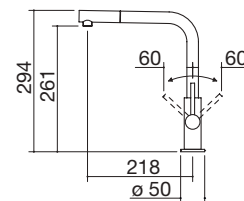

SATIN AISI 304 STAINLESS STEEL

code 1RUBOFDS

€ 466.00