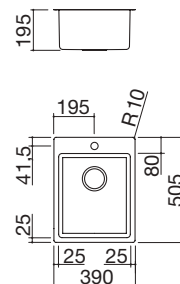

### 76x50.5 cm built-in and flush B\_Smart Kit sink

1 bowl + accessories Kit and tap

FEB FT NEW

Accessories: 8 17 20 25 38 40  
43 45 61 62 66

- extra thick stainless steel AISI 304
- bowl with radius "15"
- 34x40x19.5 h cm bowl
- equipment: 3½" basket strainer waste, overflow with perimeter overflow
- tap hole
- 45 cm base unit for bowl
- 37x49 cm cut out flush: see website