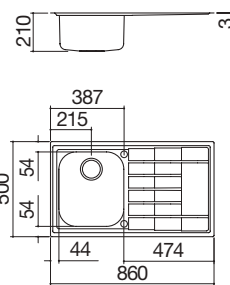

#### LEB

Accessories: 3 5 12 14 24

- extra thick stainless steel AISI 304
- 34x39x21 h cm bowl
- equipment: 3½" basket strainer waste, overflow
- tap hole: 2 standard holes
- 45 cm base unit for bowl
- 84x48 cm cut out