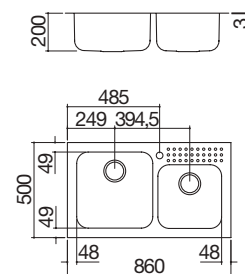

SATIN STAINLESS STEEL code 11S9060/2 € 523.00

LEB

Accessories: 2 11 23 38

- extra thick stainless steel AISI 304
- 40x40x20 h and 33x33x20 h cm bowls
- equipment: 3½" basket strainer waste, overflow
- tap hole: 1 standard hole
- 90 cm base unit for bowls
- 114x48 cm cut out