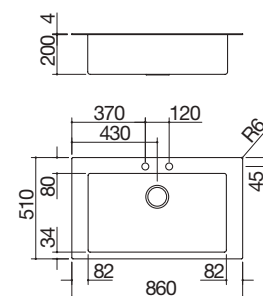

4 mm SATIN STAINLESS STEEL code 1LMDR91K € 2,691.00