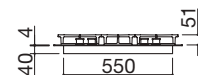

Burners power:

- 1 auxiliary: 1 kW
- 1 semi-rapid: 1.75 kW
- 1 rapid: 3 kW
- 1 double ring: 4 kW

4 mm SATIN STAINLESS STEEL

code 1PMD64

€ 1,431.00

EB4

Accessories: 36

- 4 mm solid AISI 304 stainless steel
- Flat Eco-Design burners
- cast iron pan supports
- built-in: 56x48 cm for 60 cm base