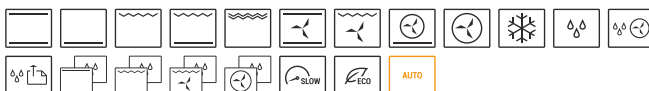

NEW energy rating A⁺