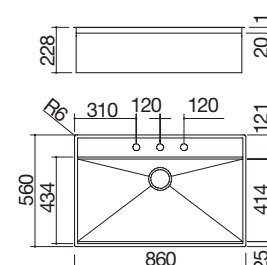

SATIN STAINLESS STEEL

code 1LFX91N

€ 1,709.00

FEB FT Accessories: 8 17 20 25 40 62 66

- extra thick AISI 304 stainless steel
- bowl with radius "0"
- 83x41.4x20.7 h cm bowl
- bowl with lowering for sliding of accessories
- equipment: 3½" black basket strainer waste, black Smart pop-up plug, black HPL chopping board 1TOF26N, stainless steel perforated bowl cover with black HPL draining rack 1CIFX, Soul mixer tap with remote control and pull-out spray head 1RUBSORN
- tap hole: 3 standard holes
- 90 cm base unit for bowl
- 84x54 cm cut out flush: see website