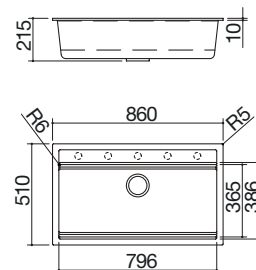

## high edge built-in grey and white B\_Granite

86x51 cm built-in City sink

1 bowl

86x51 cm built-in City sink

1 bowl

HEBS NEW

Accessories: 71

- 79.6x36.5x20 h cm bowl
- equipment: 3½" basket strainer waste, st. steel drain cover, perimeter overflow
- tap hole: 5 standard holes
- 90 cm base unit for bowl
- 84x48 cm cut out