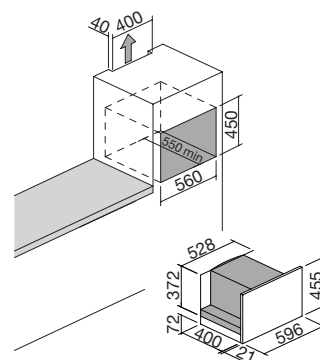

BLACK GLASS

code 1ABEVG

€ 4,718.00

NEW

- 5 levels of coffee strength (extra-light, light, normal, strong, extra-strong)
- 3 coffee levels (small, medium sized cup, large cup)
- functions: single or double cup, steam dispensing unit for cappuccino and hot water, on/off programming, automatic cleaning, possibility of using ground coffee
- display indications: add water, add coffee, remove residue, descaling required, coffee grind size and dose warning
- multilingual digital programmer + knobs
- features: front controls and knobs in Soft-Touch finish, drip tray, LED lighting, telescopic rails, 220 g coffee grain container, 1.8 l removable water tank
- pressure: 15 MPa
- maximum absorbed power: 1.35 kW