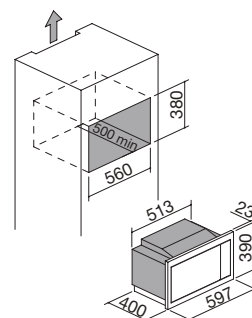

### NEW

- 6 cooking functions
- automatic programming for 8 types of food
- capacity: 25 litres
- features: steel oven interior, glass inner door, double-glass side-opening door, internal light
- equipment: extractable turnable plate, raised removable grill rack
- safety devices: child-safety function
- maximum absorbed power: 1.45 kW