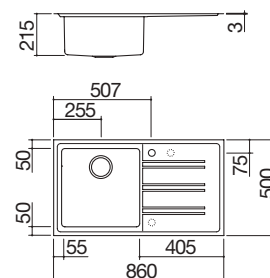

### 86x50 cm built-in Easy sink

1 bowl

**LEB**

Accessories: 8 17 20 25 40 43 61 62 66 71

- extra thick stainless steel AISI 304
- bowl with radius "15"
- 40x40x21.5 h cm bowl
- equipment: 3½" basket strainer waste, stainless steel drain cover, perimeter overflow
- tap hole: 1 standard hole  
2nd and 3rd hole upon request
- 60 cm base unit for bowl
- 84x48 cm cut out