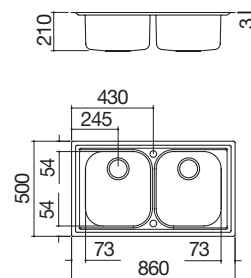

SATIN STAINLESS STEEL code 1LLV90/2 € 341.00

LEB

Accessories: 3 5 12 13 14 24

- extra thick stainless steel AISI 304
- 34x39x21 h and 15x30x16.5 h cm bowls
- equipment: 3½" basket strainer waste, overflow
- tap hole: 2 standard holes
- 60 cm base unit for bowls
- 98x48 cm cut out