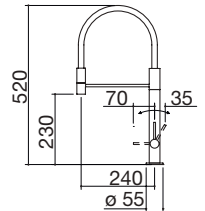

## City mixer tap

- cartridge: ceramic discs
- tap rotation: 360°
- tap base: ø 55 mm
- tap hole: ø 35 mm

**BLACK**

code **1RUBCY**

€ **633.00**