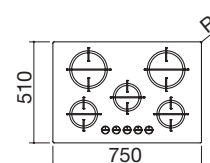

Burners power:

- 1 auxiliary: 1 kW
- 2 semi-rapid: 1.75 kW
- 1 rapid: 3 kW
- 1 double ring: 4 kW

4 mm SATIN STAINLESS STEEL

code 1PMD70

€ 1,680.00

EB4

Accessories: 36

- 4 mm solid AISI 304 stainless steel
- Flat Eco-Design burners
- cast iron pan supports
- 72x48 cm cut out