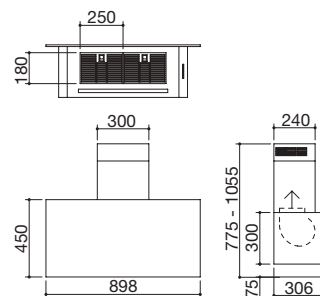

energy rating **A** Accessories: **41**

- AISI 304 stainless steel
- optional filtering extraction
- speeds: 3 + intensive speed
- air flow: 800 m³/h
- pressure: 501 Pa
- noise level: 39-65 Lw (dBA)
- duct exit: ø 150 mm + reducer ø 120 mm
- lighting: 4000 K LED strip lighting
- electronic controls
- filters: stainless steel
- telescopic hose: H 77.5 ÷ 105.5 cm
- set up for remote control from Barazza scales
- maximum absorbed power: 0.3 kW