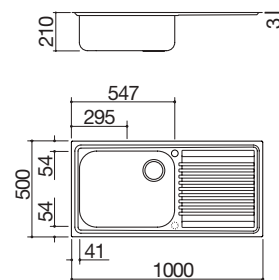

### 83x83 cm built-in B\_Fast sink

2 corner bowls + drainer

**LEB**

Accessories: 11 38

- stainless steel AISI 304
- 50x40x21 h cm bowl
- equipment: 3½" basket strainer waste, overflow with perimeter overflow
- tap hole: 1 standard hole  
2nd hole upon request
- 60 cm base unit for bowl
- 98x48 cm cut out