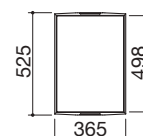

SATIN AISI 316 STAINLESS STEEL

code 1PTIBQ

€ 1,168.00

NEW

Accessories: 73

- extra thick AISI 316 stainless steel
- dual function: cover and serving tray
- compatible with all freestanding and built-in Thalys hobs
- compatible with waterproof cover