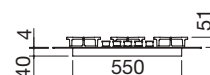

MOOD MAT HOBS

4 mm Mat stainless steel built-in edge

75 cm built-in Mood Mat hob for 60 cm base
4 gas burners + 1 Flat Eco-Design double ring

90 cm built-in Mood Mat hob
4 gas burners + 1 Flat Eco-Design double ring

MOOD HOBS

4 mm built-in white glass ceramic edge

75 cm built-in Mood hob for 60 cm base
4 gas burners + 1 Flat Eco-Design double ring

90 cm built-in Mood hob
4 gas burners + 1 Flat Eco-Design double ring

EB4 NEW

Accessories: 36

- 4 mm solid AISI 304 stainless steel
- Flat Eco-Design burners
- cast iron pan supports
- built-in: 56x48 cm for 60 cm base

Burners power:

- 1 auxiliary: 1 kW
- 2 semi-rapid: 1.75 kW
- 1 rapid: 3 kW
- 1 double ring: 4 kW

4 mm MAT STAINLESS STEEL

code 1PMDM70

€ 1,749.00

EB4 NEW

Accessories: 36

- 4 mm solid AISI 304 stainless steel
- Flat Eco-Design burners
- cast iron pan supports
- 83x48 cm cut out

Burners power:

- 1 auxiliary: 1 kW
- 2 semi-rapid: 1.75 kW
- 1 rapid: 3 kW
- 1 double ring: 4 kW

4 mm MAT STAINLESS STEEL

code 1PMDM95

€ 1,829.00

Standard equipment: automatic ignition, safety valve, fixing clips, seal.

FGB

Accessories: 36

- 4 mm solid glass ceramic
- Flat Eco-Design burners
- cast iron pan supports
- 56x48 cm cut out for 60 cm base

Burners power:

- 1 auxiliary: 1 kW
- 2 semi-rapid: 1.75 kW
- 1 rapid: 3 kW
- 1 double ring: 4 kW

4 mm WHITE GLASS CERAMIC

code 1PMD70B

€ 1,734.00

FGB

Accessories: 36

- 4 mm solid glass ceramic
- Flat Eco-Design burners
- cast iron pan supports
- 83x48 cm cut out

Burners power:

- 1 auxiliary: 1 kW
- 2 semi-rapid: 1.75 kW
- 1 rapid: 3 kW
- 1 double ring: 4 kW

4 mm WHITE GLASS CERAMIC

code 1PMD95B

€ 1,792.00

Standard equipment: automatic ignition, safety valve, fixing clips, seal.