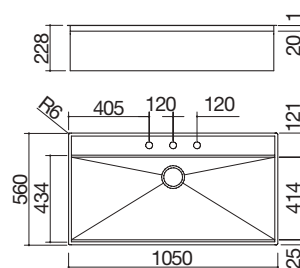

SATIN STAINLESS STEEL

code 1LFX101N

€ 1,767.00

FEB FT Accessories: 8 17 20 25 40 61 66

- extra thick stainless steel AISI 304
- bowl with radius "0"
- 102x41.4x20.7 h cm bowl
- bowl with lowering for sliding of accessories
- equipment: 3½" black basket strainer waste, black Smart pop-up plug, black perimeter overflow, black HPL chopping board 1TOF26N, stainless steel colander with black HPL draining rack 1VSFX, Soul mixer tap with remote control and pull-out spray head 1RUBSORN
- tap hole: 3 standard holes
- 120 cm base unit for bowl
- 103x54 cm cut out flush: see website