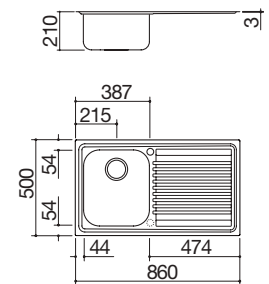

SATIN STAINLESS STEEL drainer RH code 1LFS91D € 241.00

SATIN STAINLESS STEEL drainer LH code 1LFS91S € 241.00

LEB

Accessories: 3 5 12 14 24 38

- stainless steel AISI 304
- 34x39x21 h cm bowl
- equipment: 3½" basket strainer waste, overflow with perimeter overflow
- tap hole: 1 standard hole 2nd hole upon request
- 90 cm base unit for bowls
- 84x48 cm cut out