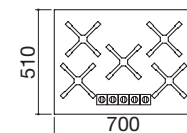

Burners power:

- 1 auxiliary: 1 kW
- 2 semi-rapid: 1.75 kW
- 1 rapid: 3 kW
- 1 triple ring: 3.8 kW

VINTAGE STAINLESS STEEL

code 1PUN75

€ 1,270.00

LEB

Accessories: 35 36

- extra thick AISI 304 stainless steel
- cast iron pan supports
- 84x48 cm cut out