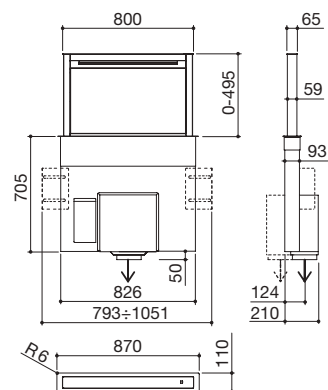

Accessories: 48

- AISI 304 stainless steel
- optional filtering extraction
- speeds: 3 + intensive speed
- air flow: 1000 m³/h
- pressure: 500 Pa
- noise level: 49-70 Lw (dBA)
- duct exit: ø 150 mm + reducer ø 120 mm
- lighting: 3000 K LED strip lighting
- Soft-Touch electronic controls
- filters: stainless steel
- functions: filter maintenance warning
- remote control included
- energy rating C
- set up for remote control from Barazza scales
- maximum absorbed power: 0.3 kW
- 85.8x10 cm cut out flush-top: see website