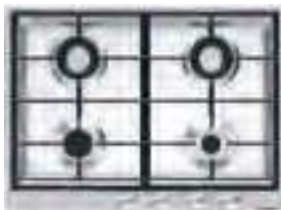

## Hobs for B\_Free Fusion depth 51 cm (length of mould 55.6, 65.6 and 83.2 cm)

---

**60 cm B\_Free**  
3 gas burners + 1 Chef double ring

code PF64 € 1,054.00

**70 cm B\_Free**  
2 gas burners + 2 Chef double ring