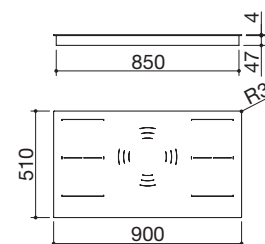

Induction zones power:

- 6 Octa zones: 2.1-3.7 kW (*)
- (*) with Booster function

4 mm BLACK GLASS CERAMIC

code 1PIDS80N

€ 2,744.00

FGB FT

Accessories: 74

- Touch Control with multi-slider
- functions: automatic cooking at three levels, Bridge, automatic pan recognition, Booster, selective pan detection, pause/reminder function, cooking end timer 1-99'
- safety devices: electronic child safety lock, residual heat indicator, overflow alarm, safety switch-off
- minimum pan diameter: $\varnothing$ 125 mm
- maximum absorbed power: 11.1 kW
- 86x49 cut out flush: see website