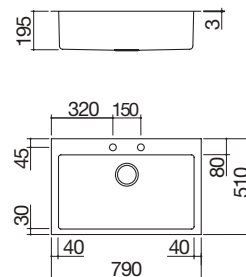

### LEB NEW

Accessories: 8 17 20 25 40 61 62 66 71

- extra thick stainless steel AISI 304
- bowl with radius "15"
- 71x40x19.5 h cm bowl
- equipment: 3½" black basket strainer waste, black Smart pop-up plug, perimeter overflow, black HPL chopping board 1TOF26N, multipurpose rack 1GSPA, Unique Two Shower mixer tap 1RUBUN2D
- tap hole: 2 standard holes
- 80 cm base unit for bowl
- 77x49 cm cut out