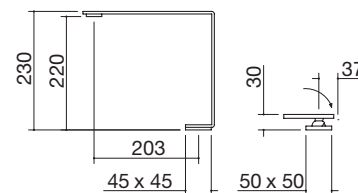

### Pull-out spray head

- AISI 316 stainless steel
- cartridge: ceramic discs
- tap rotation: 360°
- tap base: 45x45 mm
- control base: 50x50 mm
- tap hole:  $\varnothing$  35 mm
- control hole:  $\varnothing$  35 mm