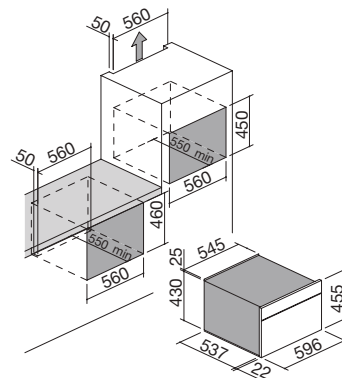

# ICON GLASS COMBI-MICROWAVE OVEN built-in

Icon Glass built-in compact combi-microwave oven  
Touch Control + knobs

NEW

- 17 manual functions
- 20 automatic cooking programs
- 5 automatic defrosting programs
- Veggy mode
- microwave functions up to 1000 W
- maximum temperature: 250 °C
- capacity: 40 litres
- multilingual digital Touch Control programmer + knobs
- features: front controls, knobs and handle in Soft-Touch finish, Easy Clean oven interior, extractable and removable door with triple heat-reflecting glass, Soft-Close hinges, tangential cooling fan, internal light, side racks
- equipment: 1 Pyrex baking tray, 1 steel rack
- safety devices: child-safety function
- maximum absorbed power: 3.5 kW