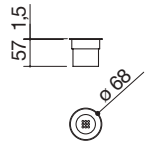

NEW

- extra thick stainless steel AISI 304
- functions: supports fast charging, high efficiency charging (79%), LED warning light, selective device detection, safety switch-off
- input: 110-240 V ac, 50/60 Hz
- output: 5 V / 9 V - 1.1 A
- max. power: 10 W
- dimensions: $\varnothing 68$ mm
- cut out: $\varnothing 60$ mm

SATIN AISI 304 STAINLESS STEEL

code 1CBI

€ 254.00