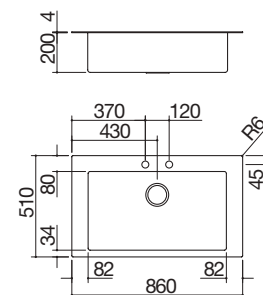

4 mm SATIN STAINLESS STEEL code 1LMDR91 € 1,360.00

EB4 NEW

Accessories: 8 17 20 25 40 43 45

47 61 62 66 71

- 4 mm solid stainless steel AISI 304
- bowl with radius "12" in AISI 304 stainless steel
- 70x40x20 h cm bowl
- equipment: 3½" basket strainer waste, stainless steel drain cover, perimeter overflow, Mood chopping board 1TGMD, multipurpose rack 1GSPA, Mood Top mixer tap in AISI 316 stainless steel with remote control 1RUBMDT
- tap hole: 2 standard holes
- 90 cm base unit for bowl
- 84x49 cm cut out