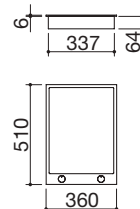

B_FREE HOBS

square edge built-in

36 cm built-in B_Free hob

double ring 5 kW

36 cm built-in B_Free hob

1 gas burner + 1 Chef double ring

36 cm built-in B_Free hob

teppanyaki

36 cm built-in B_Free hob

barbecue

SQEB

Accessories: 34 35 36

- extra thick stainless steel AISI 304
- cast iron pan supports
- burner with dual control
- 34x49 cm cut out

Burners power:

- 1 Chef double ring: 5 kW (central 0.8 kW and ring 4.2 kW)

SATIN STAINLESS STEEL

code 1PBF1

€ 815.00

SQEB

Accessories: 36

- extra thick stainless steel AISI 304
- cast iron pan supports
- 34x49 cm cut out

Burners power:

- 1 semi-rapid: 1.75 kW
- 1 Chef double ring: 3.5 kW

SATIN STAINLESS STEEL

code 1PBF2

€ 847.00

SQEB

- extra thick stainless steel AISI 304
- 6 mm thick hotplate
- thermostat
- 2 cooking zones
- electronic temperature control from 0 °C to 250 °C
- hotplate activation indicator and thermostat
- maximum absorbed power: 3 kW
- 34x49 cm cut out

SATIN STAINLESS STEEL

code 1PBFTK

€ 1,870.00

SQEB

- extra thick stainless steel AISI 304
- barbecue with electric heating element
- cast iron grid
- lava stone to absorb cooking liquids
- removable tray
- settings 0 to 9
- heating element activation indicator
- maximum absorbed power: 2.4 kW
- 34x49 cm cut out

SATIN STAINLESS STEEL

code 1PBFBQ

€ 1,140.00