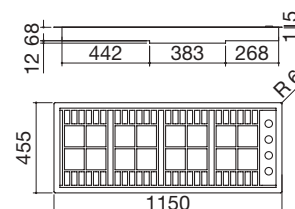

Burners power:

- 1 auxiliary: 1 kW
- 1 semi-rapid: 1.75 kW
- 1 rapid: 3 kW
- 1 double ring: 3.5 kW

SATIN STAINLESS STEEL
cast iron pan supports

code 1PLB3T

€ 1,659.00

SATIN STAINLESS STEEL
stainless steel pan supports

code 1PLB3TI

€ 3,461.00

Accessories:

35
code 1RWJ
€ 34.00

36
code 1TFL
€ 75.00

Standard equipment:
automatic ignition,
safety valve, eco-flame,
fixing clips.