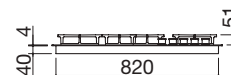

Burners power:

- 1 auxiliary: 1 kW
- 2 semi-rapid: 1.75 kW
- 1 rapid: 3 kW
- 1 double ring: 4 kW

4 mm SATIN STAINLESS STEEL

code 1PMD95

€ 1,745.00