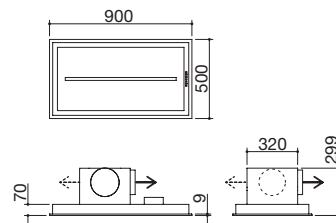

Accessories: 41

- AISI 304 stainless steel
- perimeter extraction
- optional filtering extraction
- speeds: 3 + intensive speed
- air flow: 1000 m³/h
- pressure: 425 Pa
- noise level: 41-72 Lw (dBA)
- duct exit: ø 150 mm + reducer ø 120 mm
- lighting: 3000 K LED strip lighting
- Soft-Touch electronic controls
- filters: stainless steel
- functions: filter maintenance warning, air circulation
- remote control included
- energy rating B
- set up for remote control from Barazza scales
- maximum absorbed power: 0.3 kW
- cut out: 87x47.6 cm