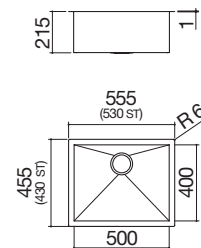

SATIN STAINLESS STEEL built-in and flush code 1Q50401 € 575.00
SATIN STAINLESS STEEL undermounted code 1Q50405 € 475.00

FEB FT UM Accessories: 8 17 20 25 40 43 45 56 61 62 66 71 72

- extra thick stainless steel AISI 304
- 70x40x21.5 h cm bowl
- equipment: 3½" basket strainer waste, overflow
- base unit for bowls:
  - built-in and flush: 80
  - undermounted: 90
- 73.5x43.7 cm cut out
  flush-top and undermounted: see website