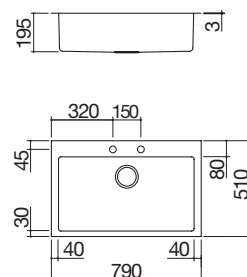

LEB NEW

Accessories: 8 20 25 40 45 61 62 66 71

- extra thick stainless steel AISI 304
- bowl with radius "15"
- 71x40x19.5 h cm bowl
- equipment: 3½" basket strainer waste, pop-up plug, stainless steel drain cover, perimeter overflow, stainless steel colander 1VOF, black HPL chopping board 1TOF26N, Steel Shower mixer tap 1RUBMSTD
- tap hole: 2 standard holes
- 80 cm base unit for bowl
- 77x49 cm cut out