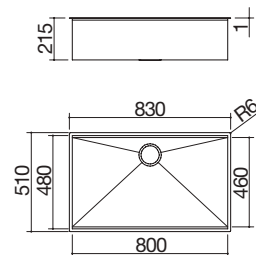

FLEXI SQUARE BOWLS R. "0"

flat-edge built-in and flush

80x46 cm Flexi Square bowl R. "0"

built-in and flush, 1 bowl with lowering

80x46 cm Flexi Vintage square bowl R. "0"

built-in and flush, 1 bowl with lowering

Flexi bowls can be enhanced with an exclusive kit that includes Smart pop-up plug, basket strainer waste and perimeter overflow, all in an elegant black finish.

FEB FT

Accessories: 18 21 44 63 64 65 67

- extra thick stainless steel AISI 304
- 80x46x21.5 h cm bowl
- bowl with lowering for sliding of accessories
- equipment: 3½" basket strainer waste, stainless steel drain cover, perimeter overflow
- 90 cm base unit for bowl
- 81x49 cm cut out flush: see website

SATIN STAINLESS STEEL

code 1QA8411

€ 757.00

FEB FT

Accessories: 18 21 44 63 64 65 67

- extra thick stainless steel AISI 304
- 80x46x21.5 h cm bowl
- bowl with lowering for sliding of accessories
- equipment: 3½" basket strainer waste, stainless steel drain cover, perimeter overflow
- 90 cm base unit for bowl
- 81x49 cm cut out flush: see website

VINTAGE STAINLESS STEEL

code 1QA841IV

€ 933.00