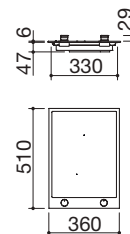

SQEB

- extra thick AISI 304 stainless steel
- functions: power management, Booster, selective pan detection, automatic preheating, keep warm
- safety devices: electronic child safety lock, residual heat indicator, safety switch-off
- minimum pan diameter: $\varnothing$ 90 mm
- adjustable power levels: 1.6 - 2.0 - 2.4 - 2.8 - 3.2 - 3.7 kW
- maximum absorbed power: 3.7 kW
- 34x49.5 cm cut out