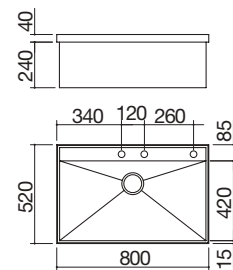

**SATIN STAINLESS STEEL**

code 1LMZ51

€ 1,201.00

**MKB**

Accessories: **70**

- perimeter frame h 40 mm in stainless steel 4 mm thick
- extra thick stainless steel AISI 304
- bowl with radius "0" and lowering
- 77x42x17.2 h cm bowl
- equipment: 3" 1/2 waste, Smart pop-up plug, stainless steel drain cover, perimeter overflow
- tap hole: 3 standard holes
- 90 cm base unit for bowl
- 79x51 cm cut out