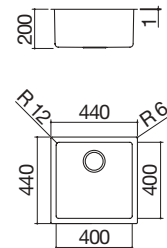

FEB **FT** **UM** Accessories: 8 17 20 25 40 43
NEW 45 61 62 66 71 72

- extra thick AISI 316 stainless steel
- bowl with radius "12"
- 40x40x20 h cm bowl
- equipment: 3 1/2" basket strainer waste, B overflow
- base unit for bowls:
  - built-in and flush: 50
  - undermounted: 60
- 42x42 cm cut out + notch for overflow flush and undermounted: see website

SATIN AISI 316 STAINLESS STEEL

code 1QR406

€ 707.00

FEB **FT** **UM** Accessories: 8 17 20 25 40 43
NEW 45 61 62 66 71 72

- extra thick AISI 316 stainless steel
- bowl with radius "12"
- 50x40x20 h cm bowl
- equipment: 3 1/2" basket strainer waste, B overflow
- base unit for bowls:
  - built-in and flush: 60
  - undermounted: 80
- 2x42 cm cut out + notch for overflow flush and undermounted: see website