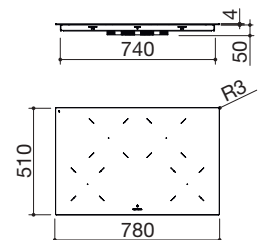

#### Induction zones power:

- 2 zones  $\varnothing$  200 mm: 2,3-3 kW (\*)
- 2 zones  $\varnothing$  160 mm: 1,4-2,1 kW (\*)
- (\*) with Booster function

4 mm BLACK GLASS CERAMIC

code 1PIDC80N

€ 1,022.00