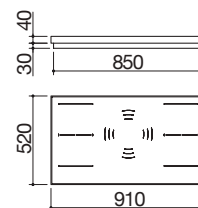

## built-in edge 40 mm

80 cm Kasai City hob

4 induction zones

MKB

Accessories: 74

- perimeter frame h 40 mm in AISI 304 stainless steel 4 mm thick
- Touch Control with multi-slider
- functions: automatic cooking at three levels, Bridge, automatic pan recognition, Booster, selective pan detection, pause/reminder function, cooking end timer 1-99'
- safety devices: electronic child safety lock, residual heat indicator, overflow alarm, safety switch-off
- minimum pan diameter:  $\varnothing$  125 mm
- maximum absorbed power: 11.1 kW
- 86x49 cm cut out