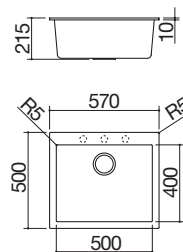

HEBS NEW

- 50x40x20 h cm bowl
- equipment: 3½" basket strainer waste, st. steel drain cover, overflow
- tap hole: 3 standard holes
- 60 cm base unit for bowl
- 55x48 cm cut out