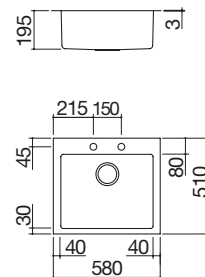

LEB

Accessories: 8 17 20 25 40 43 45 61 62 66 71

- extra thick stainless steel AISI 304
- bowl with radius "15"
- 50x40x19.5 h cm bowl
- equipment: 3½" basket strainer waste, pop-up plug, st. steel drain cover flush-top perimeter overflow
- tap hole: 2 standard holes
- 60 cm base unit for bowl
- 56x49 cm cut out