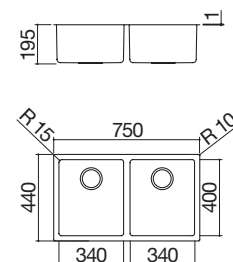

SATIN STAINLESS STEEL built-in and flush code 1X842I € 826.00

SATIN STAINLESS STEEL undermounted code 1X842S € 770.00