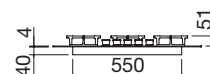

EB4 NEW

Accessories: 36

- 4 mm solid AISI 304 stainless steel
- Flat Eco-Design burners
- cast iron pan supports
- built-in: 56x48 cm for 60 cm base