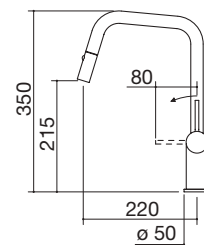

## Soul Shower white mixer tap

NEW

- cartridge: ceramic discs
- tap rotation: 360°
- tap base:  $\varnothing$  50 mm
- tap hole:  $\varnothing$  35 mm

BLACK

code 1RUBCY1

€ 289.00

NEW

- double dispensing pull-out spray head
- cartridge: ceramic discs
- tap rotation: 360°
- tap base:  $\varnothing$  50 mm
- tap hole:  $\varnothing$  35 mm