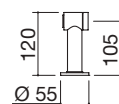

SATIN STAINLESS STEEL FINISH

code **1DCE**

€ **369.00**