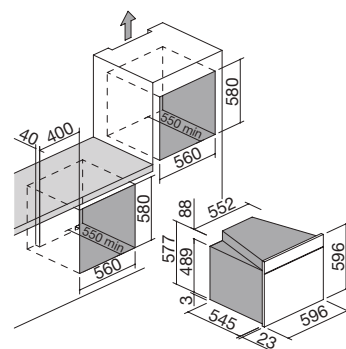

## 60 cm Icon Mat built-in oven

Touch Control + knobs

Zefiro

NEW energy rating **A**

Accessories: **28**

- Zefiro sanitification system
- 11 manual functions
- 16 automatic cooking programs
- 30 customisable cooking programs
- Veggy mode
- maximum temperature: 250 °C
- capacity: 65 litres
- multilingual digital Touch Control programmer + knobs
- features: front controls, knobs and handle in Soft-Touch finish, Easy Clean oven interior, extractable and removable door with triple heat-reflecting glass, Soft-Close hinges, tangential cooling fan, drop-down grill, 2 internal lights, side racks
- equipment: 1 deep Easy Clean enamelled steel tray, 1 Easy Clean enamelled steel tray, 1 steel rack, 2 pairs of telescopic oven rails
- safety devices: safety switch-off, child-safety function
- maximum absorbed power: 2.7 kW