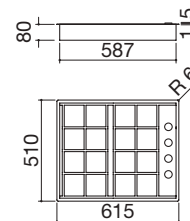

Burners power:

- 1 auxiliary: 1 kW
- 2 semi-rapid: 1.75 kW
- 1 rapid: 2.5 kW

SATIN STAINLESS STEEL

code 1PLB4

€ 1,500.00

FEB FT

Accessories: 35 36

- extra thick stainless steel AISI 304
- controls: integrated side panel
- 85x49 cm cut out
  flush: see website