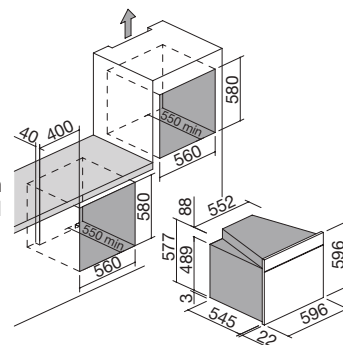

# UNIQUE ADVANCE OVEN built-in

60 cm Unique Advance built-in oven  
Multifunction

**NEW** energy rating **A**

Accessories: **28** **29**

- 8 manual functions + rapid defrost function
- maximum temperature: 250 °C
- capacity: 65 litres
- mechanical timer up to 90' with ringtones and cooking end timer
- features: Easy Clean oven interior, extractable and removable door with triple heat-reflecting glass, tangential cooling fan, drop-down grill, 2 internal lights, side racks
- equipment: 1 deep Easy Clean enamelled steel tray, 1 Easy Clean enamelled steel tray, 1 steel rack
- maximum absorbed power: 2.7 kW