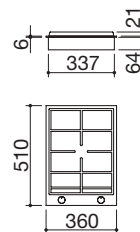

Burners power:

- 1 Chef double ring: 5 kW (central 0.8 kW and ring 4.2 kW)

SATIN STAINLESS STEEL

code 1PBF1

€ 815.00

SQEB

Accessories: 36

- extra thick stainless steel AISI 304
- cast iron pan supports
- 34x49 cm cut out