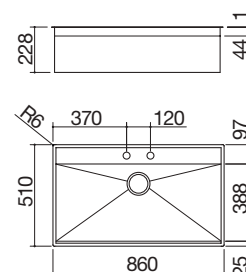

LAB 316 SINKS WITH LOWERING

flat edge built-in, flush and undermounted

57x51 cm built-in, flush and undermounted Lab 316 sink
1 bowl with lowering

86x51 cm built-in, flush and undermounted Lab 316 sink
1 bowl with lowering

LAB COVER 316 SINKS

flat-edge built-in and flush

57x51 cm built-in and flush Lab Cover 316 sink
1 bowl with cover + tap

FEB FT UM NEW Accessories: 6 19 71

- extra thick AISI 316 stainless steel
- bowl with radius "0"
- 54x38.8x18.3 h cm bowl
- bowl with lowering for sliding of accessories
- equipment: 3 1/2" basket strainer waste, pop-up plug, B overflow
- tap hole: 2 standard holes
- base unit for bowls:
  - built-in and flush: 60
  - undermounted: 80
- 56x49 cm cut out flush and undermounted: see website

SATIN AISI 316 STAINLESS STEEL code 1LLB616 € 1,049.00

FEB FT UM NEW Accessories: 6 19 67 71

- extra thick AISI 316 stainless steel
- bowl with radius "0"
- 83x38.8x18.3 h cm bowl
- bowl with lowering for sliding of accessories
- equipment: 3 1/2" basket strainer waste, pop-up plug, B overflow
- tap hole: 2 standard holes
- base unit for bowls:
  - built-in and flush: 90
  - undermounted: 100
- 85x49 cm cut out flush and undermounted: see website

SATIN AISI 316 STAINLESS STEEL code 1LLB916 € 1,159.00

FEB FT NEW Accessories: 71

- extra thick AISI 316 stainless steel
- bowl with radius "0"
- 54x34x18.3 h cm bowl
- balanced, removable, AISI 316 stainless steel cover with manual opening
- equipment: 3" 1/2 basket strainer waste, B overflow, Thalys telescopic mixer tap with remote control 1RUBTH
- tap hole: 2 standard holes
- 60 cm base unit for bowl
- 56x49 cm cut out flush: see website

SATIN AISI 316 STAINLESS STEEL code 1LLB606 € 2,551.00