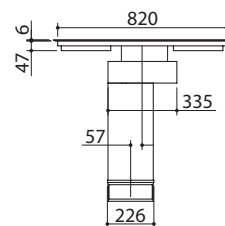

BLACK GLASS CERAMIC WITH EX-
TRACTION GRID WITH BLACK INSERT code 1PZP9N € 3,582.00

Accessories:

74
code 1BID
€ 298.00

75
code 1FCK
€ 457.00

76
code 1FMK
€ 306.00

77
code 1IZPI
€ 142.00

78
code 1IZPV
€ 142.00

Standard equipment:
fixing clips, seal.