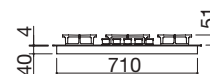

Burners power:

- 1 auxiliary: 1 kW
- 2 semi-rapid: 1.75 kW
- 1 rapid: 3 kW
- 1 double ring: 4 kW

4 mm SATIN STAINLESS STEEL

code 1PMD75

€ 1,703.00

EB4

Accessories: 36

- 4 mm solid AISI 304 stainless steel
- Flat Eco-Design burners
- cast iron pan supports
- 83x48 cm cut out