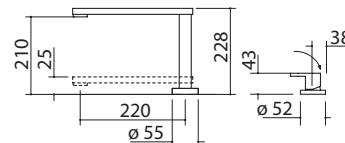

- cartridge: ceramic discs
- tap rotation: 360°
- minimum height: 42 mm
- tap base: $\varnothing$ 55 mm
- control base: $\varnothing$ 52 mm
- tap hole: $\varnothing$ 35 mm
- control hole: $\varnothing$ 35 mm