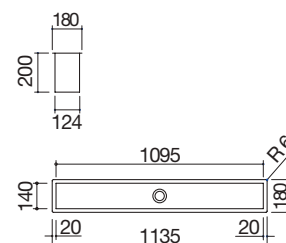

SATIN STAINLESS STEEL

code 1CI90

€ 527.00

FEB FT

- extra thick stainless steel AISI 304
- bowl with 2" drain
- designed to accommodate 4 modules
- 3 cable outlet holes
- 120 cm base unit
- 111.5x16 cm cut out
- flush-top: see website