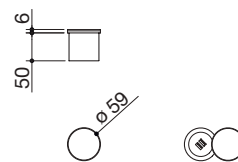

SATIN AISI 304 STAINLESS STEEL COVER code 1PSS

€ 164.00

- 2 USB ports
- dimensions: $\varnothing$ 59 mm
- cut out: $\varnothing$ 54 mm