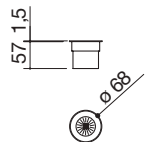

NEW

- functions: Bluetooth 5.0, 5-band digital hardware equaliser
- Bluetooth field: 10 m
- input: 110-240 V ac, 50/60 Hz
- max. power: 3 W
- dimensions: $\varnothing 68$ mm
- cut out: $\varnothing 60$ mm