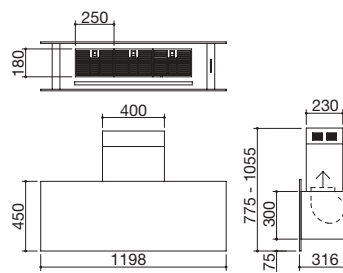

SATIN/BLACK STAINLESS STEEL

code **1KSTI9**

€ **1,977.00**

energy rating **A** Accessories: **41**

- AISI 304 stainless steel
- optional filtering extraction
- speeds: 3 + intensive speed
- air flow: 800 m³/h
- pressure: 501 Pa
- noise level: 39-65 Lw (dBA)
- duct exit: ø 150 mm + reducer ø 120 mm
- lighting: 4000 K LED strip lighting
- electronic controls
- filters: stainless steel
- telescopic hose: H 77.5 ÷ 105.5 cm
- set up for remote control from Barazza scales
- maximum absorbed power: 0.3 kW