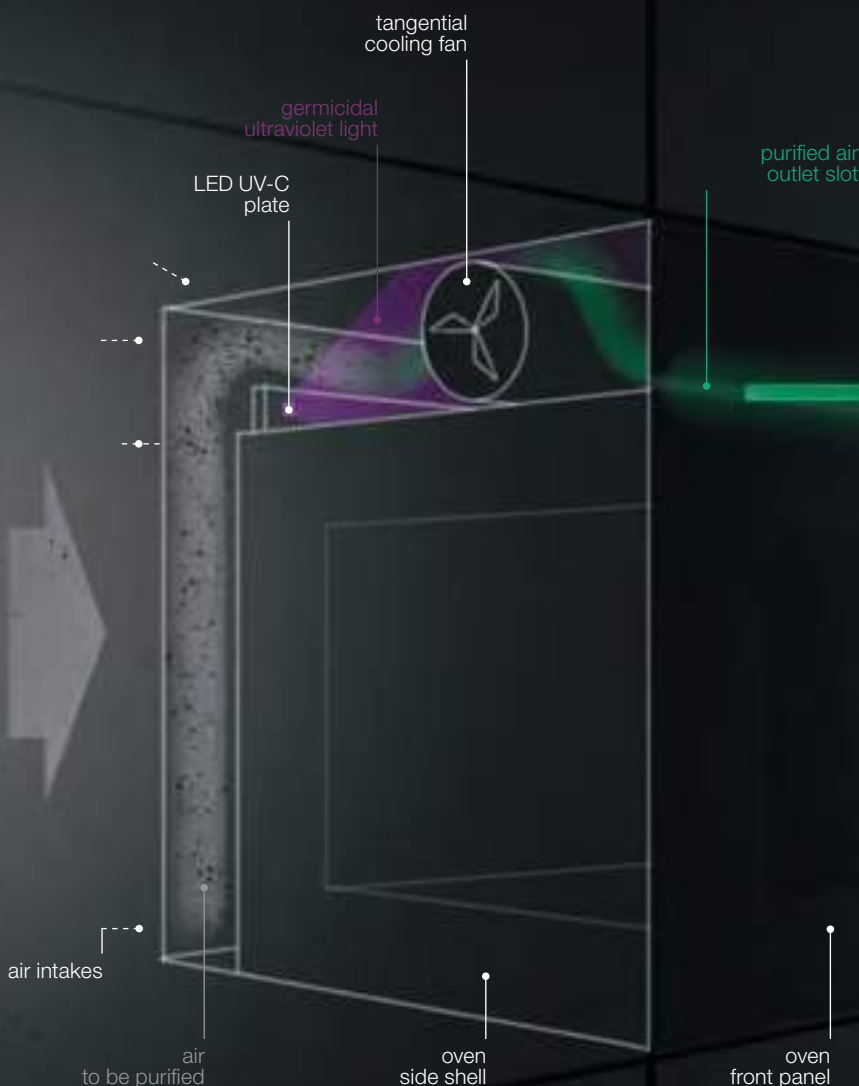

# ICON GLASS OVEN built-in

60 cm Icon Glass built-in oven

Touch Control + knobs

Zefiro

NEW energy rating A

Accessories: 28

- Zefiro sanitification system
- 11 manual functions
- 16 automatic cooking programs
- 30 customisable cooking programs
- Veggy mode
- maximum temperature: 250 °C
- capacity: 65 litres
- multilingual digital Touch Control programmer + knobs
- features: front controls, knobs and handle in Soft-Touch finish, Easy Clean oven interior, extractable and removable door with triple heat-reflecting glass, Soft-Close hinges, tangential cooling fan, drop-down grill, 2 internal lights, side racks
- equipment: 1 deep Easy Clean enamelled steel tray, 1 Easy Clean enamelled steel tray, 1 steel rack, 2 pairs of telescopic oven rails
- safety devices: safety switch-off, child-safety function
- maximum absorbed power: 2.7 kW

BLACK GLASS

code 1FEVGP

€ 1,672.00

Zefiro

Zefiro is the first system in the world that can transform the built-in oven into an actual air sanitizer; a unique and exclusive bonus that enhances the already rich range of functions and equipment in Barazza's new range of ovens.