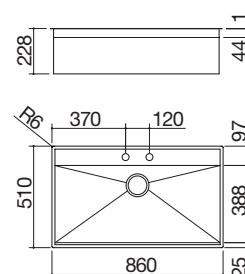

SATIN STAINLESS STEEL

code 1LLB61

€ 1,032.00

FEB FT UM NEW Accessories: **6 19 67 71**

- extra thick stainless steel AISI 304
- bowl with radius “0”
- 83x38.8x18.3 h cm bowl
- bowl with lowering for sliding of accessories
- equipment: 3½” basket strainer waste, Smart pop-up plug, stainless steel drain cover, perimeter overflow
- tap hole: 2 standard holes
- base unit for bowls:
  - built-in and flush: 90
  - undermounted: 100
- 85x49 cm cut out
  flush-top and undermounted: see website