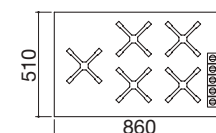

Burners power:

- 1 auxiliary: 1 kW
- 2 semi-rapid: 1.75 kW
- 1 rapid: 3 kW
- 1 triple ring: 3.8 kW

VINTAGE STAINLESS STEEL

code 1PUN95

€ 1,494.00

LEB

Accessories: 35 36

- extra thick AISI 304 stainless steel
- cast iron pan supports
- 98x43 cm cut out