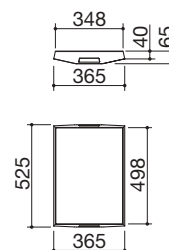

SATIN AISI 316 STAINLESS STEEL

code 1C306

€ 194.00

Accessories:

34

code 1BSIJ
€ 280.00

35

code 1RWJ
€ 34.00

73

code 1TTH
€ 94.00