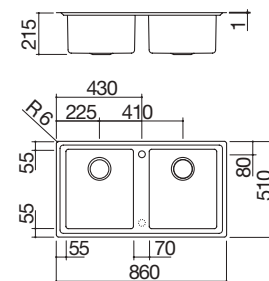

SATIN STAINLESS STEEL code 1LES92P € 748.00

FEB **FT** Accessories: 8 17 20 25 40 43 61 62 66 71

- extra thick stainless steel AISI 304
- bowl with radius "15"
- 71x40x21.5 h cm bowl
- equipment: 3½" basket strainer waste, stainless steel drain cover, perimeter overflow
- tap hole: 1 standard hole
  2nd hole upon request
- 90 cm base unit for bowl
- 84x49 cm cut out
  flush: see website