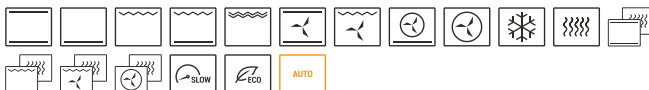

ICON EXCLUSIVE COMBI-MICROWAVE OVEN built-in

Icon Exclusive built-in compact combi-microwave oven
Touch Control + knobs

NEW

- 17 manual functions
- 20 automatic cooking programs
- 5 automatic defrosting programs
- Veggy mode
- microwave functions up to 1000 W
- maximum temperature: 250 °C
- capacity: 40 litres
- multilingual digital Touch Control programmer + knobs
- features: front controls, knobs and handle in Soft-Touch finish, Easy Clean oven interior, extractable and removable door with triple heat-reflecting glass, Soft-Close hinges, tangential cooling fan, internal light, side racks
- equipment: 1 Pyrex baking tray, 1 steel rack
- safety devices: child-safety function
- maximum absorbed power: 3.5 kW

ICON EXCLUSIVE COMBI-STEAM OVEN built-in

Icon Exclusive built-in compact combi-steam oven
Touch Control + knobs

NEW energy rating A⁺

- 18 manual functions
- 30 automatic cooking programs
- Veggy mode
- maximum temperature: 250 °C
- in steam mode progressive adjustment from 35 to 100 °C
- capacity: 40 litres
- multilingual digital Touch Control programmer + knobs
- features: front controls, knobs and handle in Soft-Touch finish, Easy Clean oven interior, extractable and removable door with quadruple heat-reflecting glass, Soft-Close hinges, tangential cooling fan, internal light, side racks, 0.8 l water tank accessible also during cooking
- equipment: 1 deep Easy Clean enamelled steel tray, 1 deep steel perforated tray, 1 steel rack, temperature probe
- safety devices: child-safety function
- maximum absorbed power: 3 kW

SISTEMA **FEEL**
Good

MATT BLACK STAINLESS STEEL

code 1FEVEMCN

€ 2,403.00

MATT BLACK STAINLESS STEEL

code 1FEVEVCN

€ 2,589.00