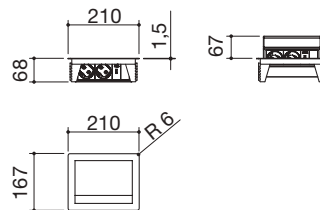

- 2 Schuko sockets + 1 USB port
- dimensions: 210x167 mm
- 195x157 mm cut out
  flush-top: see website

SATIN AISI 304 STAINLESS STEEL COVER code 1PPTU

€ 469.00

- 2 Schuko sockets + 1 USB port
- dimensions: 225x105 mm
- 215x88 mm cut out