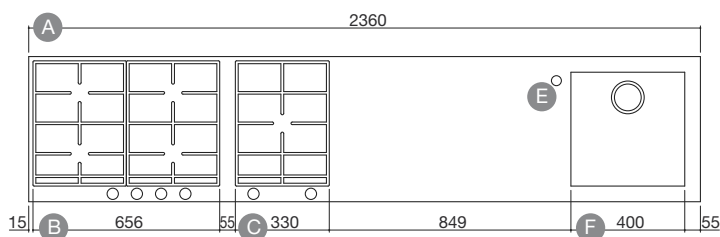

Length 236 cm depth 51 cm

A Steel worktop more than 150 cm including working costs	code LF2	€ 420.00
B 70 cm B_Free 2 gas burners + 2 Chef double ring	code PF74	€ 1,179.00
C 36 cm B_Free 5 kW 36 double ring	code PF1	€ 935.00
D Bowl R. "0" 40x40x21.5 h cm	code VQF40	€ 716.00
E Tap hole, diameter 3.5 cm	code FTR	€ 23.00

• 234x49 cm cut out

Total € 3,273.00