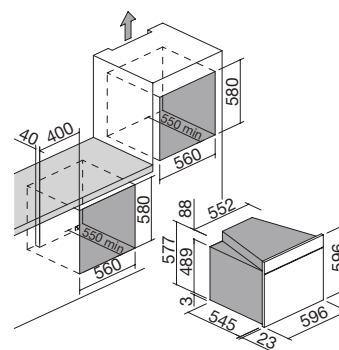

## 60 cm Icon Trama built-in oven

Touch Control + knobs

Zefiro

NEW energy rating **A**

Accessories: **28**

- Zefiro sanitation system
- 11 manual functions
- 16 automatic cooking programs
- 30 customisable cooking programs
- Veggy mode
- maximum temperature: 250 °C
- capacity: 65 litres
- multilingual digital Touch Control programmer + knobs
- features: front controls, knobs and handle in Soft-Touch finish, Easy Clean oven interior, extractable and removable door with triple heat-reflecting glass, Soft-Close hinges, tangential cooling fan, drop-down grill, 2 internal lights, side racks
- equipment: 1 deep Easy Clean enamelled steel tray, 1 Easy Clean enamelled steel tray, 1 steel rack, 2 pairs of telescopic oven rails
- safety devices: safety switch-off, child-safety function
- maximum absorbed power: 2.7 kW