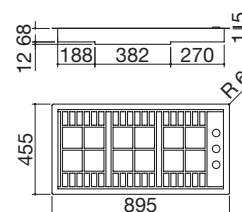

Burners power:

- 1 auxiliary: 1 kW
- 1 semi-rapid: 1.75 kW
- 1 double ring: 3.5 kW

SATIN STAINLESS STEEL
cast iron pan supports

code 1PLB2T

€ 1,611.00

SATIN STAINLESS STEEL
stainless steel pan supports

code 1PLB2TI

€ 2,963.00

FEB FT

Accessories: 35 36

- extra thick stainless steel AISI 304
- controls: integrated side panel
- 113x43.5 cm cut out
  flush: see website