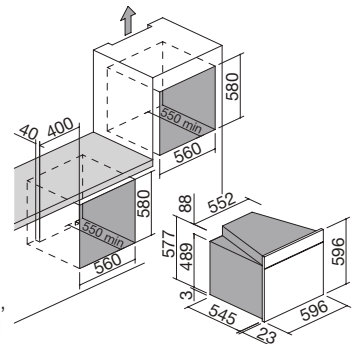

BLACK GLASS

code 1FVAPN

€ 1,756.00

NEW energy rating A

Accessories: 28

- Zefiro sanitization system
- 11 manual functions
- 16 automatic cooking programs
- 30 customisable cooking programs
- Veggy mode
- maximum temperature: 250 °C
- capacity: 65 litres
- interactive and multilingual Touch Screen
- features: handle in Soft-Touch finish, Easy Clean oven interior, extractable and removable door with triple heat-reflecting glass, dark grey glass, Soft-Close hinges, tangential cooling fan, drop-down grill, 2 internal lights, side racks
- equipment: 1 deep Easy Clean enamelled steel tray, 1 Easy Clean enamelled steel tray, 1 steel rack, 2 pairs of telescopic oven rails
- safety devices: safety switch-off, child-safety function
- maximum absorbed power: 2.7 kW