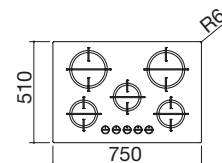

**FGB**

**Accessories: 36**

- 4 mm solid glass ceramic
- Flat Eco-Design burners
- cast iron pan supports
- 56x48 cm cut out for 60 cm base

**Burners power:**

- 1 auxiliary: 1 kW
- 2 semi-rapid: 1.75 kW
- 1 rapid: 3 kW
- 1 double ring: 4 kW