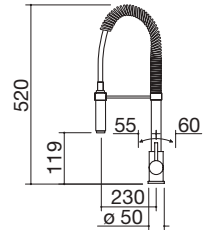

- double dispensing spray head
- cartridge: ceramic discs
- tap rotation: 360°
- tap base: ø 50 mm
- tap hole: ø 35 mm