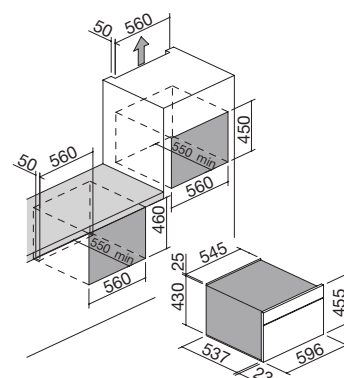

# ICON STEEL COMBI-STEAM OVEN built-in

Icon Steel built-in compact combi-steam oven  
Touch Control + knobs

NEW energy rating A<sup>+</sup>

- 18 manual functions
- 30 automatic cooking programs
- Veggy mode
- maximum temperature: 250 °C
- in steam mode progressive adjustment from 35 to 100 °C
- capacity: 40 litres
- multilingual digital Touch Control programmer + knobs
- features: front controls, knobs and handle in Soft-Touch finish, Easy Clean oven interior, extractable and removable door with quadruple heat-reflecting glass, Soft-Close hinges, tangential cooling fan, internal light, side racks, 0.8 l water tank accessible also during cooking
- equipment: 1 deep Easy Clean enamelled steel tray, 1 deep steel perforated tray, 1 steel rack, temperature probe
- safety devices: child-safety function
- maximum absorbed power: 3 kW