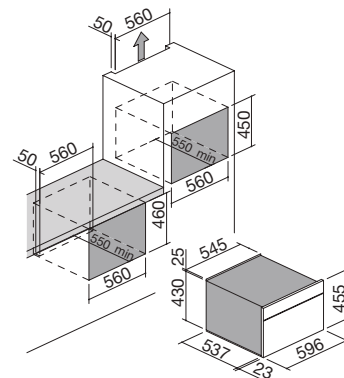

# ICON STEEL COMBI-MICROWAVE OVEN built-in

Icon Steel built-in compact combi-microwave oven  
Touch Control + knobs

NEW

- 17 manual functions
- 20 automatic cooking programs
- 5 automatic defrosting programs
- Veggy mode
- microwave functions up to 1000 W
- maximum temperature: 250 °C
- capacity: 40 litres
- multilingual digital Touch Control programmer + knobs
- features: front controls, knobs and handle in Soft-Touch finish, Easy Clean oven interior, extractable and removable door with triple heat-reflecting glass, Soft-Close hinges, tangential cooling fan, internal light, side racks
- equipment: 1 Pyrex baking tray, 1 steel rack
- safety devices: child-safety function
- maximum absorbed power: 3.5 kW