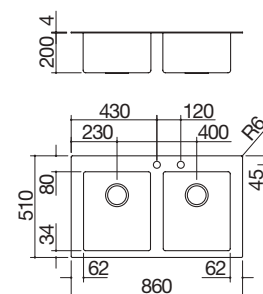

4 mm SATIN STAINLESS STEEL code 1LMDR92 € 1,504.00

EB4 NEW

Accessories: 8 17 20 25 40 43 45

46 47 61 62 66 71

- 4 mm solid stainless steel AISI 304
- bowl with radius "12" in AISI 304 stainless steel
- 70x40x20 h cm bowl
- equipment: 3½" basket strainer waste, pop-up plug, stainless steel drain cover, perimeter overflow
- tap hole: 2 standard holes
- 90 cm base unit for bowl
- 84x49 cm cut out