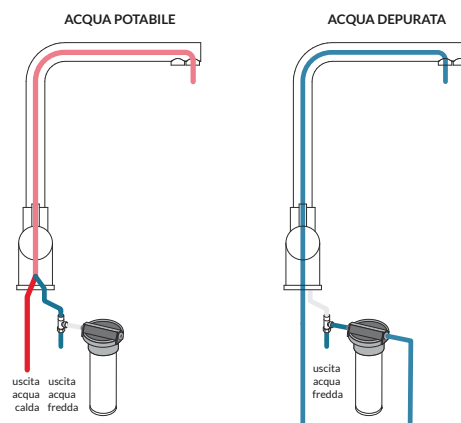

3-way Glass mixer tap

Glass is completely made of AISI 316 stainless steel and fulfills two functions in a single item: the delivery of both purified water and normal running water. It lets you use filtered and purified water only when necessary. The system is economical, ecological and safe, designed to guarantee water that is always completely pure, eliminating limescale and chlorine residues, the cause of bad smells. It respects the environment because it substantially reduces the use of plastic, does not generate wasted water, and allows you to make savings in complete safety.

It is practical, compact and aesthetically integrated into the kitchen. No special installation is required, only the conventional installation process. All the technology is enclosed in a cartridge which can be replaced quickly and simply without recourse to equipment or the help of a specialist engineer. Each cartridge delivers 3000 litres of very pure water. The timer provided with each cartridge warns you when the cartridge should be replaced.

The flows are separate so that filtered water and purified water are kept apart throughout their trajectories.