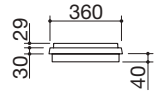

## 37 cm built-in Thalys hob

2 induction zones

TEB NEW

Accessories: 34 35

- extra thick AISI 316 stainless steel
- cast iron pan support
- double control burner
- equipment: electronic activation with battery, safety valve, eco-flame, fixing clips, seal
- predisposition for LPG supply
- waterproof cover
- 34x49 cm cut out