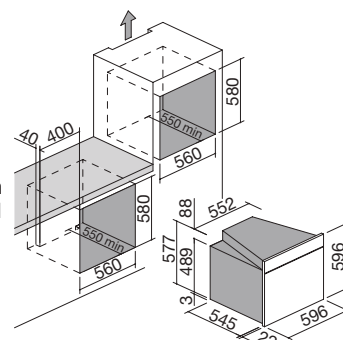

**SATIN STAINLESS STEEL**

code **1FOAP**

€ **989.00**

**NEW** energy rating **A**

Accessories: **28**

- 8 manual functions + rapid defrost function
- maximum temperature: 250 °C
- capacity: 65 litres
- mechanical timer up to 90' with ringtones and cooking end timer
- features: Easy Clean oven interior, extractable and removable door with triple heat-reflecting glass, tangential cooling fan, 1 rear light
- equipment: 1 deep Easy Clean enamelled steel tray, 1 Easy Clean enamelled steel tray, 1 steel rack
- maximum absorbed power: 2.7 kW