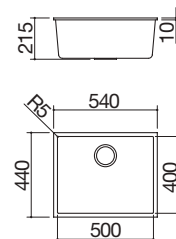

### black B\_Granite

50x40 cm Soul square bowl  
undermounted

72.5x40 cm Soul square bowl  
undermounted

72x39.5 cm Soul double square bowl  
undermounted

UM

Accessories: 8 20 25 40 43

- 50x40x20 h cm bowl
- equipment: 3½" basket strainer waste, st. steel drain cover, overflow
- 60 cm base unit for bowl undermounted: see website