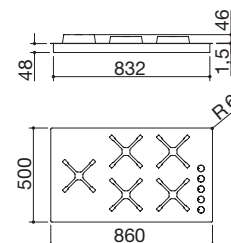

SATIN STAINLESS STEEL

code 1PSPF75

€ 1,222.00

FEB FT

Accessories: 35 36

- extra thick AISI 304 stainless steel
- cast iron pan supports
- 84x48 cm cut out flush: see website

**Burners power:**

- 1 auxiliary: 1 kW
- 2 semi-rapid: 1.75 kW
- 1 rapid: 3 kW
- 1 triple ring: 3.8 kW