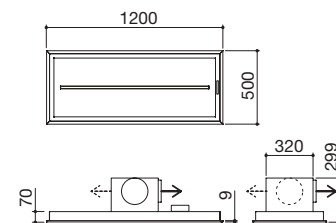

Accessories: 41

- AISI 304 stainless steel
- perimeter extraction
- optional filtering extraction
- speeds: 3 + intensive speed
- air flow: 1000 m³/h
- pressure: 409 Pa
- noise level: 41-72 Lw (dBA)
- duct exit: ø 150 mm + reducer ø 120 mm
- lighting: 3000 K LED strip lighting
- Soft-Touch electronic controls
- filters: stainless steel
- functions: filter maintenance warning, air circulation
- remote control included
- energy rating B
- set up for remote control from Barazza scales
- maximum absorbed power: 0.3 kW
- cut out: 117x47.6 cm