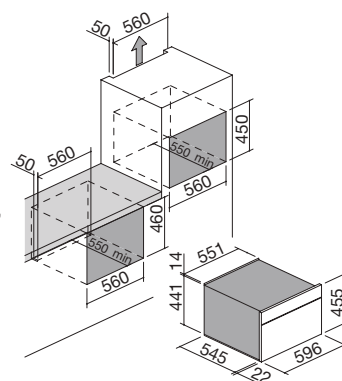

# ICON STEEL COFFEE MACHINE built-in

Icon Steel built-in compact coffee machine  
Digital programmer + knobs

NEW

- 7 cold functions
- 4 hot functions
- minimum temperature: -30 °C
- maximum temperature: 75 °C
- capacity: 40 litres
- interactive and multilingual Touch Screen
- features: front controls and handle in Soft-Touch finish, steel interior cavity, LED internal lights, side racks
- equipment: 2 steel racks, temperature probe
- maximum absorbed power: 0.3 kW