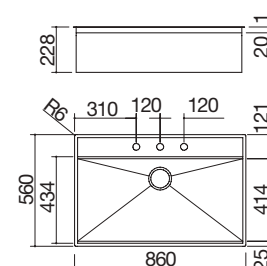

SATIN STAINLESS STEEL

code 1LFX91

€ 957.00

FEB FT Accessories: 8 17 20 25 40 43 61 62 66

- extra thick AISI 304 stainless steel
- bowl with radius "0"
- 83x41.4x20.7 h cm bowl
- bowl with lowering for sliding of accessories
- equipment: 3½" black basket strainer waste, black Smart pop-up plug, black perimeter overflow, Soul mixer tap with remote control and pull-out spray head 1RUBSORN
- tap hole: 3 standard holes
- 90 cm base unit for bowl
- 84x54 cm cut out flush: see website