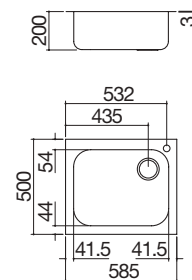

## lowered built-in edge

58.5x50 cm built-in Select sink  
1 bowl

58.5x50 cm built-in Select sink  
1 bowl and a half

 LEB

Accessories: **11** **38**

- extra thick stainless steel AISI 304
- 50x40x20 h cm bowl
- equipment: 3½" basket strainer waste, overflow
- tap hole: 1 standard hole
- 60 cm base unit for bowl
- 56x48 cm cut out