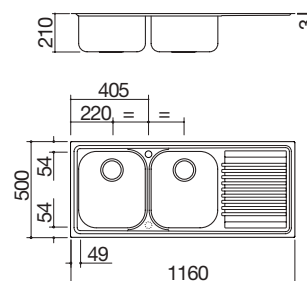

SATIN STAINLESS STEEL drainer RH code 1LFS12D € 323.00

SATIN STAINLESS STEEL drainer LH code 1LFS12S € 323.00

SEB

Accessories: 3 5 12 14 24 38

- stainless steel AISI 304
- 34x39x21 h cm bowl
- equipment: 3½" basket strainer waste, overflow with perimeter overflow
- tap hole: 1 standard hole
- 90x90 cm base unit for bowls
- built-in: see website