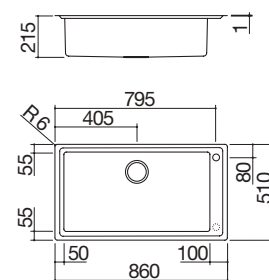

SATIN STAINLESS STEEL code 1LES91P € 766.00