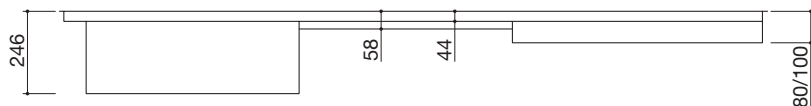

LAB FUSION Features

Finish

- AISI 304 stainless steel with satin finish. Available in Vintage finish on request.

Dimension limits

- Max. length: 236 cm
- Worktop thickness: 0.1 cm
- Overall gas hob height: 8 cm
- Overall induction hob height: 10 cm
- Overall bowl height: 24.6 cm
- Overall worktop height: 5.8 cm
- External corner radius: 0.6 cm
- Worktop recess: 4.4 cm

- Minimum distance between hob and bowl: 15 cm
- Minimum distance between two bowls: 7 cm
- Fixed distance between a tap hole centre and bowl side edge: 3.5 cm
- Fixed distance between tap hole centre and bowl back edge: 5 cm

Depth 51 cm

- Minimum distance between side edge and induction hob: 4.5 cm
- Minimum distance between side edge and bowl: 5.5 cm
- Minimum distance between side edge and bowl (with tap hole): 9 cm
- Fixed distance from front and back edge to bowls: 5.5 cm
- Perimeter edge: 1.5 cm