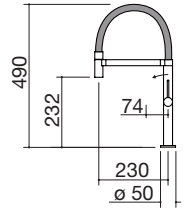

- cartridge: ceramic discs
- tap rotation: 360°
- tap base: ø 50 mm
- tap hole: ø 35 mm