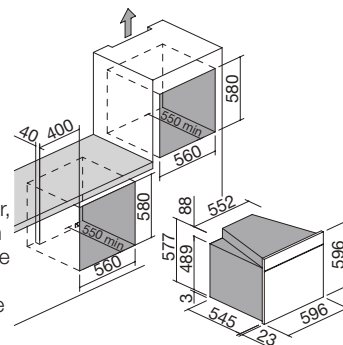

SATIN / BLACK STAINLESS STEEL

code 1FCYPI

€ 1,267.00

NEW energy rating A

Accessories: 28 29

- Zefiro sanitification system
- 8 manual functions + rapid defrost function
- maximum temperature: 250 °C
- capacity: 65 litres
- mechanical timer up to 90' with ringtones and cooking end timer
- features: knobs and handle in Soft-Touch finish, Easy Clean oven interior, extractable and removable door with triple heat-reflecting glass, Soft-Close hinges, tangential cooling fan, drop-down grill, 2 internal lights, side racks
- equipment: 1 deep Easy Clean enamelled steel tray, 1 Easy Clean enamelled steel tray, 1 steel rack
- maximum absorbed power: 2.7 kW