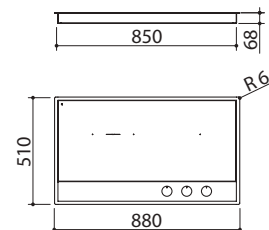

### 120 cm Lab Evolution built-in and flush hob

4 induction zones

FEB FT NEW

Accessories: 74

- extra thick AISI 304 stainless steel
- controls: Flat knobs
- functions: power management, Bridge, Booster, selective pan detection, automatic preheating, keep warm
- safety devices: electronic child safety lock, residual heat indicator, overflow alarm, safety switch-off
- minimum pan diameter:  $\varnothing$  110 mm
- adjustable power levels: 1.6 - 2.0 - 2.8 - 3.5 - 4.3 - 5 - 5.5 - 6 - 6.7 kW
- maximum absorbed power: 6.7 kW
- 86x49 cm cut out  
flush-top: see website