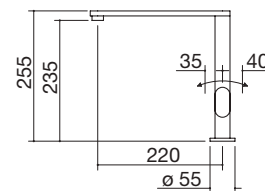

CHROME STAINLESS STEEL FINISH

code 1RUBMBF1C

€ 379.00

- cartridge: ceramic discs
- tap rotation: 360°
- tap base: $\varnothing$ 50 mm
- tap hole: $\varnothing$ 35 mm