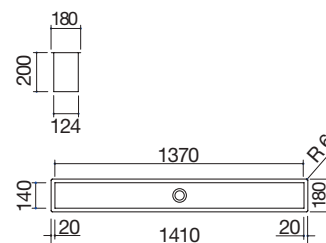

SATIN STAINLESS STEEL

code 1CI120

€ 601.00

FEB FT NEW

- extra thick stainless steel AISI 304
- bowl with 2" drain
- designed to accommodate 5 modules
- 3 cable outlet holes
- 150 cm base unit
- 139x16 cm cut out
- flush-top: see website