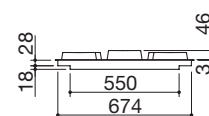

Burners power:

- 1 auxiliary: 1 kW
- 2 semi-rapid: 1.75 kW
- 1 rapid: 3 kW
- 1 triple ring: 3.8 kW

SATIN STAINLESS STEEL

code 1PSP75

€ 1,129.00

LEB

Accessories: 35 36

- extra thick AISI 304 stainless steel
- cast iron pan supports
- 84x48 cm cut out