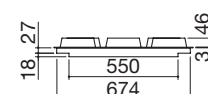

Burners power:

- 1 auxiliary: 1 kW
- 2 semi-rapid: 1.75 kW
- 1 rapid: 3 kW
- 1 triple ring: 3.8 kW

VINTAGE STAINLESS STEEL

code 1PUN75

€ 1,270.00

LEB

Accessories: 35 36

- extra thick AISI 304 stainless steel
- cast iron pan supports
- 84x48 cm cut out