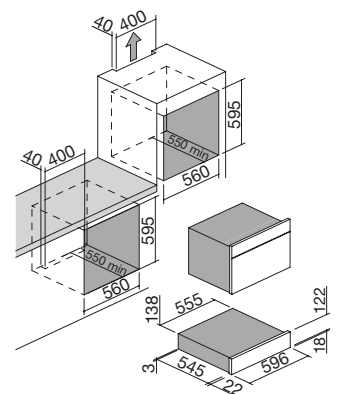

ICON GLASS WARMING DRAWER built-in

Icon Glass built-in warming drawer

NEW

- preheating of plates, dishes and coffee cups
- keeping food warm
- defrost
- leavening
- adjustable temperature from 30 to 70 °C
- features: smooth internal glass surface with non-slip mat, telescopic rails, push-pull opening, operating light, cool front panel
- maximum absorbed power: 0.4 kW