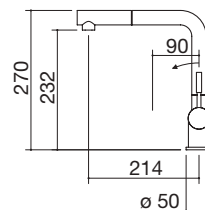

- pull-out spray head
- AISI 304 stainless steel with vintage finish
- cartridge: ceramic discs
- tap rotation: 180°
- tap base: $\varnothing$ 50 mm
- tap hole: $\varnothing$ 35 mm