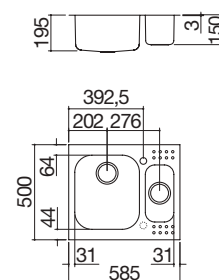

SATIN STAINLESS STEEL

code 1IS6060/1

€ 489.00

 LEB

Accessories: **3** **5** **12** **13** **14** **24** **38**

- extra thick stainless steel AISI 304
- 34x39x19.5 h and 15x30x15 h cm bowls
- equipment: 3½" basket strainer waste, verflow
- tap hole: 1 standard hole  
2nd hole upon request
- 60 cm base unit for bowls
- 56x48 cm cut out