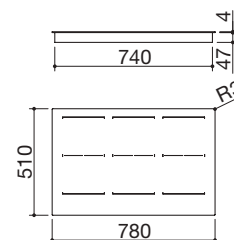

FGB FT

Accessories: 74

- Touch Control with multi-slider
- functions: automatic cooking at three levels, Bridge, automatic pan recognition, Booster, selective pan detection, pause/reminder function, cooking end timer 1-99'
- safety devices: electronic child safety lock, residual heat indicator, overflow alarm, safety switch-off
- minimum pan diameter: $\varnothing$ 135 mm
- maximum absorbed power: 11.1 kW
- 75x49 cm cut out flush: see website