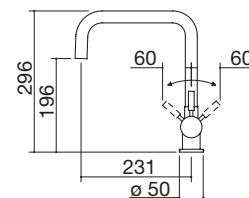

CHROME STAINLESS STEEL FINISH code 1RUBMOF1C € 382.00

NEW

- AISI 304 stainless steel
- cartridge: ceramic discs
- tap rotation: 360°
- tap base: $\varnothing$ 50 mm
- tap hole: $\varnothing$ 35 mm