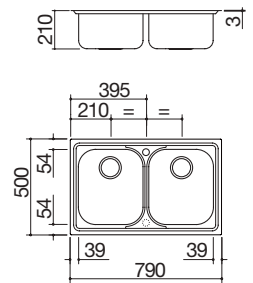

SATIN STAINLESS STEEL code 1LFS82 € 301.00

LEB

Accessories: 3 5 12 14 24 38

- stainless steel AISI 304
- 34x39x21 h cm bowl
- equipment: 3½" basket strainer waste, overflow with perimeter overflow
- tap hole: 1 standard hole 2nd hole upon request
- 45 cm base unit for bowl
- 84x48 cm cut out