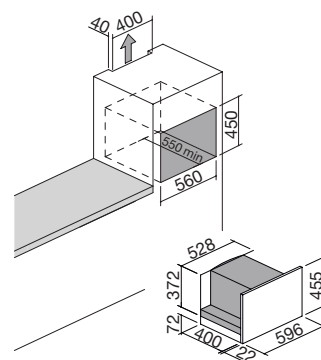

SATIN STAINLESS STEEL

code 1ABEVS

€ 4,810.00

NEW

- 5 levels of coffee strength (extra-light, light, normal, strong, extra-strong)
- 3 coffee levels (small, medium sized cup, large cup)
- functions: single or double cup, steam dispensing unit for cappuccino and hot water, on/off programming, automatic cleaning, possibility of using ground coffee
- display indications: add water, add coffee, remove residue, descaling required, coffee grind size and dose warning
- multilingual digital programmer + knobs
- features: front controls and knobs in Soft-Touch finish, drip tray, LED lighting, telescopic rails, 220 g coffee grain container, 1.8 l removable water tank
- pressure: 15 MPa
- maximum absorbed power: 1.35 kW