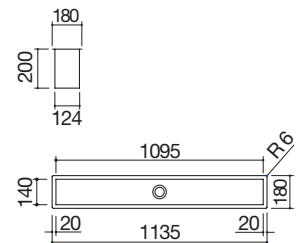

MATT BLACK STAINLESS STEEL

code 1C190N

€ 586.00

FEB FT NEW

- extra thick stainless steel AISI 304
- bowl with 2" drain
- designed to accommodate 4 modules
- 3 cable outlet holes
- 120 cm base unit
- 111.5x16 cm cut out
- flush-top: see website