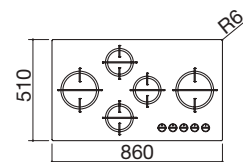

Burners power:

- 1 auxiliary: 1 kW
- 2 semi-rapid: 1.75 kW
- 1 rapid: 3 kW
- 1 double ring: 4 kW

4 mm MAT STAINLESS STEEL

code 1PMDM95

€ 1,829.00

Standard equipment: automatic ignition, safety valve, fixing clips, seal.

FGB

Accessories: 36

- 4 mm solid glass ceramic
- Flat Eco-Design burners
- cast iron pan supports
- 56x48 cm cut out for 60 cm base