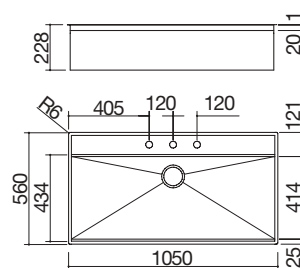

FEB FT Accessories: 8 17 20 25 40 43 61 62 66

- extra thick stainless steel AISI 304
- bowl with radius "0"
- 102x41.4x20.7 h cm bowl
- bowl with lowering for sliding of accessories
- equipment: 3½" basket strainer waste, Smart pop-up plug, stainless steel drain cover, perimeter overflow
- tap hole: 3 standard holes
- 120 cm base unit for bowl
- 103x54 cm cut out flush: see website