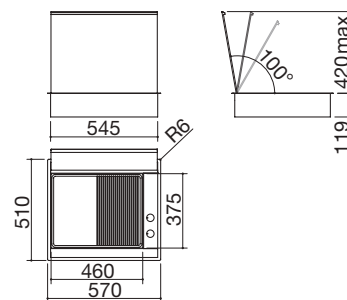

**Burners power:**

- 1 auxiliary: 1 kW
- 1 semi-rapid: 1.75 kW
- 1 double ring: 3.5 kW

**SATIN STAINLESS STEEL**

code 1PLBC2T

€ 2,083.00

FEB FT

- balanced, removable, stainless steel cover with manual opening
- extra thick AISI 304 stainless steel
- hot plate, 6 mm thick
- thermostat
- 2 cooking zones: half ridged zone, half smooth zone
- electronic temperature control from 0 °C to 230 °C
- hotplate activation indicator and thermostat
- equipment: fixing clips
- maximum absorbed power: 3.6 kW
- 56x49 cm cut out flush: see website