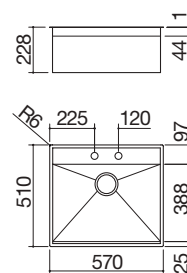

FEB FT UM NEW Accessories: **6 19 71**

- extra thick stainless steel AISI 304
- bowl with radius “0”
- 54x38.8x18.3 h cm bowl
- bowl with lowering for sliding of accessories
- equipment: 3½” basket strainer waste, Smart pop-up plug, stainless steel drain cover, perimeter overflow
- tap hole: 2 standard holes
- base unit for bowls:
  - built-in and flush: 60
  - undermounted: 80
- 56x49 cm cut out
  flush-top and undermounted: see website