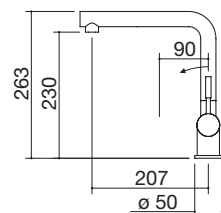

- AISI 304 stainless steel
- cartridge: ceramic discs
- tap rotation: 360°
- tap base: $\varnothing$ 50 mm
- tap hole: $\varnothing$ 35 mm