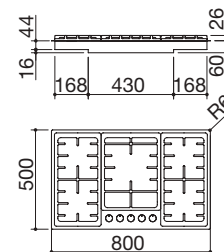

Burners power:

- 1 auxiliary: 1 kW
- 2 semi-rapid: 1.75 kW
- 1 rapid: 3 kW
- 1 double ring: 3.5 kW