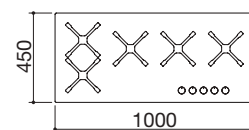

Burners power:

- 2 auxiliary: 1 kW
- 1 semi-rapid: 1.75 kW
- 1 rapid: 3 kW
- 1 triple ring: 3.8 kW

SATIN STAINLESS STEEL

code 1PSP105

€ 1,417.00