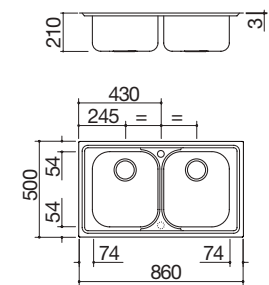

SATIN STAINLESS STEEL code 1LFS92 € 300.00