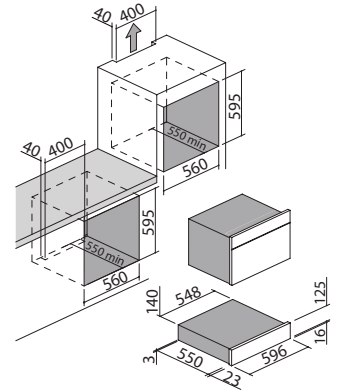

# ICON STEEL VACUUM SEALER DRAWER built-in

Icon Steel built-in vacuum sealer drawer  
Touch Control

SISTEMA **FEEL Good**

NEW

Accessories: 57

- functions: 3-level vacuum sealing, 3-level sealing, 3-level vacuum sealing in a container, Chef function to perform marinating, maturation, cold infusion and extraction of essential oils
- digital Touch Control programmer
- motor: oil pump
- features: cover in tempered glass, steel bowl interior, push-pull opening
- equipment: adapter for containers, kit of 50 food storage bags and 50 bags for cooking food, telescopic rails
- maximum absorbed power: 0.24 kW