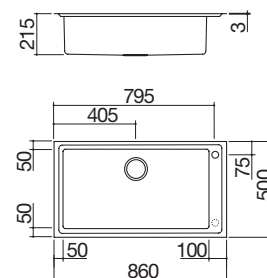

LEB

Accessories: 8 17 25 40 61 62 66 71

- extra thick stainless steel AISI 304
- bowl with radius "15"
- 71x40x21.5 h cm bowl
- equipment: 3½" basket strainer waste, stainless steel drain cover, perimeter overflow, black HPL chopping board 1TOF26N, stainless steel colander with draining rack 1VSOF, Steel Shower mixer tap 1RUBMSTD
- tap hole: 1 hole as standard, 2nd hole upon request
- 90 cm base unit for bowl
- 84x48 cm cut out