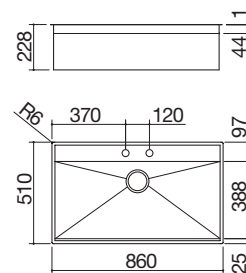

FEB FT UM NEW Accessories: 6 19 67 71

- extra thick stainless steel AISI 304
- bowl with radius "0"
- 83x38.8x18.3 h cm bowl
- bowl with lowering for sliding of accessories
- equipment: 3½" basket strainer waste, Smart pop-up plug, st. steel drain cover
- flush-top perimeter overflow
- tap hole: 2 standard holes
- base unit for bowls:
  - built-in and flush: 90
  - undermounted: 100
- 85x49 cm cut out
- flush-top and undermounted: see website