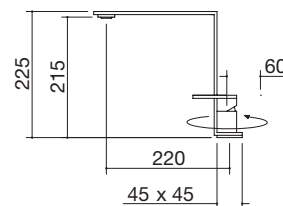

- AISI 316 stainless steel
- cartridge: ceramic discs
- tap rotation: 360°
- tap base: 45x45 mm
- tap hole: $\varnothing$ 35 mm

SATIN AISI 316 STAINLESS STEEL

code 1RUBMD1

€ 1,539.00

- cartridge: ceramic discs
- tap rotation: 360°
- tap base: 50x50 mm
- tap hole: $\varnothing$ 35 mm