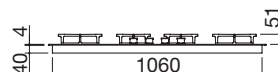

### 110 cm built-in Mood hob

3 gas burners + 1 Flat Eco-Design double ring

EB4

Accessories: 36

- 4 mm solid AISI 304 stainless steel
- Flat Eco-Design burners
- cast iron pan supports
- 107x37 cm cut out