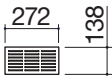

### Stainless steel shelf / large glass drainer

- extra thick stainless steel AISI 304

SATIN STAINLESS STEEL

code 1CRG

€ 58.00