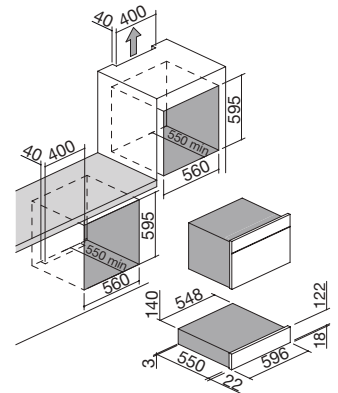

ICON GLASS VACUUM SEALER DRAWER built-in

Icon Glass built-in vacuum sealer drawer
Touch Control

SISTEMA **FEEL**
Good

NEW

Accessories: 57

- functions: 3-level vacuum sealing, 3-level sealing, 3-level vacuum sealing in a container, Chef function to perform marinating, maturation, cold infusion and extraction of essential oils
- digital Touch Control programmer
- motor: oil pump
- features: cover in tempered glass, steel bowl interior, push-pull opening
- equipment: adapter for containers, kit of 50 food storage bags and 50 bags for cooking food, telescopic rails
- maximum absorbed power: 0.24 kW