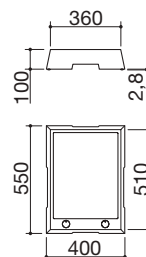

FST NEW

- extra thick AISI 316 stainless steel
- AISI 304 stainless steel single hotplate thickness 6 mm
- thermostat
- 2 cooking zones
- electronic temperature control 0 °C to 250 °C
- hotplate activation indicator and thermostat
- maximum absorbed power: 3 kW
- equipment: Schuko mains plug
- waterproof cover
- Thalass 1TTH chopping board

SATIN AISI 316 STAINLESS STEEL

code 1PTFTK

€ 1,960.00

FST NEW

- extra thick AISI 316 stainless steel
- barbecue with electric element
- cast iron grid
- lava stone to absorb cooking liquids
- AISI 304 stainless steel removable tray
- settings 0 to 9
- heating element activation indicator
- maximum absorbed power: 2.4 kW
- equipment: Schuko mains plug
- waterproof cover