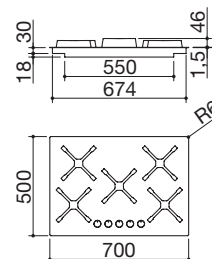

Burners power:

- 1 auxiliary: 1 kW
- 2 semi-rapid: 1.75 kW
- 1 rapid: 3 kW
- 1 triple ring: 3.8 kW

SATIN STAINLESS STEEL

code 1PSPF75

€ 1,222.00

FEB FT

Accessories: 35 36

- extra thick AISI 304 stainless steel
- cast iron pan supports
- 84x48 cm cut out flush: see website