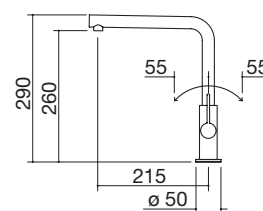

MIXER TAPS with single lever

Officina Shower 316 mixer tap with pull-out spray head

Unique Two mixer tap

Unique Two Shower mixer tap with pull-out spray head

Officina Shower 316 mixer tap

Unique Two Shower mixer tap

NEW

- pull-out spray head
- AISI 316 stainless steel
- cartridge: ceramic discs
- tap rotation: 360°
- tap base: $\varnothing$ 45 mm
- tap hole: $\varnothing$ 35 mm

SATIN AISI 316 STAINLESS STEEL

code 1RUBOF316

€ 850.00

- cartridge: ceramic discs
- tap rotation: 360°
- tap base: $\varnothing$ 50 mm
- tap hole: $\varnothing$ 35 mm

BLACK

code 1RUBUN2

€ 427.00

- pull-out spray head
- cartridge: ceramic discs
- tap rotation: 360°
- tap base: $\varnothing$ 50 mm
- tap hole: $\varnothing$ 35 mm

BLACK

code 1RUBUN2D

€ 547.00