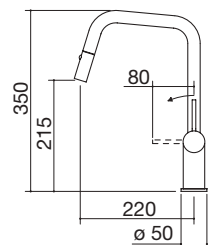

SATIN STAINLESS STEEL FINISH

code 1RUBEVD

€ 542.00