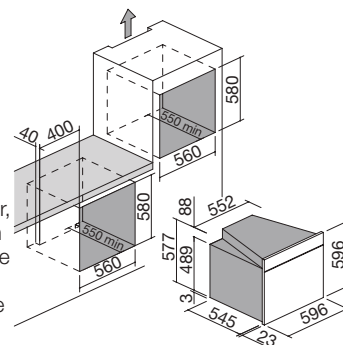

## 60 cm City Steel built-in oven Multifunction

Zefiro

NEW energy rating A

Accessories: 28 29

- Zefiro sanitification system
- 8 manual functions + rapid defrost function
- maximum temperature: 250 °C
- capacity: 65 litres
- electronic digital start/stop cooking programmer and timer
- features: knobs and handle in Soft-Touch finish, Easy Clean oven interior, extractable and removable door with triple heat-reflecting glass, Soft-Close hinges, tangential cooling fan, drop-down grill, 2 internal lights, side racks
- equipment: 1 deep Easy Clean enamelled steel tray, 1 Easy Clean enamelled steel tray, 1 steel rack
- maximum absorbed power: 2.7 kW