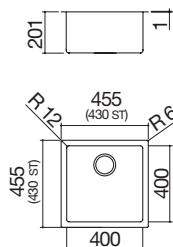

SATIN STAINLESS STEEL built-in and flush code 1QR40I € 694.00

SATIN STAINLESS STEEL undermounted code 1QR40S € 600.00

FEB **FT** **UM** Accessories: 8 17 20 25 40 43 45 54
NEW 61 62 64 65 66 71

- extra thick stainless steel AISI 304
- 50x40x20 h cm bowl
- equipment: 3½" basket strainer waste, stainless steel drain cover, perimeter overflow
- base unit for bowls:
  - built-in and flush: 60 cm
  - undermounted: 80 cm
- 53.5x43.7 cm cut out
  flush-top and undermounted: see website