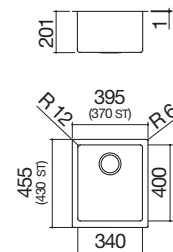

FEB **FT** **UM** Accessories: 8 17 20 25 40 43 45 54
NEW 61 62 64 65 66 71

- extra thick stainless steel AISI 304
- 34x40x20 h cm bowl
- equipment: 3½" basket strainer waste, stainless steel drain cover, perimeter overflow
- base unit for bowls:
  - built-in and flush: 45 cm
  - undermounted: 50 cm
- 37.5x43.7 cm cut out
  flush-top and undermounted: see website

SATIN STAINLESS STEEL built-in and flush code 1QR34I € 671.00

SATIN STAINLESS STEEL undermounted code 1QR34S € 568.00

FEB **FT** **UM** Accessories: 8 17 20 25 40 43 45 54
NEW 61 62 64 65 66 71

- extra thick stainless steel AISI 304
- 40x40x20 h cm bowl
- equipment: 3½" basket strainer waste, stainless steel drain cover, perimeter overflow
- base unit for bowls:
  - built-in and flush: 50 cm
  - undermounted: 60 cm
- 43.5x43.7 cm cut out
  flush-top and undermounted: see website