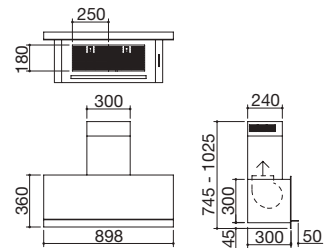

## wall and island

90 cm Mood wall cooker hood

120 cm Mood wall cooker hood

90 cm Mood island cooker hood

120 cm Mood island cooker hood

energy rating **A** Accessories: **41**

- 4 mm solid stainless steel AISI 304
- optional filtering extraction
- speeds: 3 + intensive speed
- air flow: 800 m<sup>3</sup>/h
- pressure: 501 Pa
- noise level: 39-65 Lw (dBA)
- duct exit: ø 150 mm + reducer ø 120 mm
- lighting: 4000 K LED strip lighting
- electronic controls
- filters: stainless steel
- telescopic hose: H 74.5 ÷ 102.5 cm
- set up for remote control from Barazza scales
- maximum absorbed power: 0.3 kW