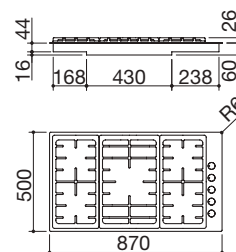

Burners power:

- 1 auxiliary: 1 kW
- 2 semi-rapid: 1.75 kW
- 1 rapid: 3 kW
- 1 double ring: 3.5 kW