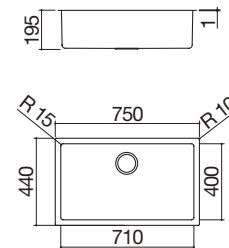

VINTAGE STAINLESS STEEL code 1X70V € 718.00

FEB FT UM Accessories: 8 17 20 25 38 40 43 45
NEW 54 61 62 64 65 66 71

- extra thick stainless steel AISI 304
- 71x40x19.5 h cm bowl
- equipment: 3½" waste, perimeter overflow, black HPL chopping board 1TOF26N, multipurpose rack 1GSPA, Unique Two Shower mixer tap 1RUBUN2D
- 80 cm base unit for bowl
- 73x42 cm cut out + notch for overflow
  flush-top and undermounted: see website