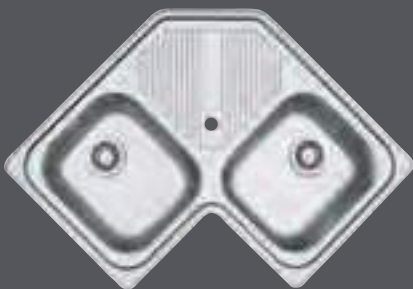

B_FAST SINKS standard edge built-in

83x83 cm built-in B_Fast sink

2 corner bowls + drainer