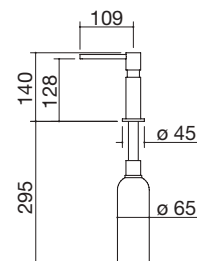

- dispenser with liquid soap/detergent container, filled from the top, with a capacity of 0.5 l
- holder dimensions: $\varnothing$ 65x200 h mm
- dispenser base: $\varnothing$ 45 mm
- dispenser hole: $\varnothing$ 35 mm
- it can be installed on a top with a thickness less than or equal to 65 mm