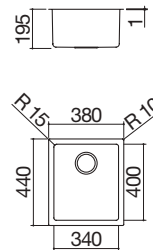

**71x40 cm Vintage square bowl R. "15"**  
built-in and flush, 1 bowl + accessories Kit and tap

**FEB FT UM Accessories: 8 17 20 25 38 40 43 45**  
**NEW** 54 61 62 64 65 66

- extra thick stainless steel AISI 304
- 34x40x19.5 h cm bowl
- equipment: 3½" basket strainer waste, overflow with perimeter overflow
- base unit for bowls:
  - built-in and flush: 45 cm
  - undermounted: 50 cm
- 36x42 cm cut out + notch for overflow  
flush-top and undermounted: see website