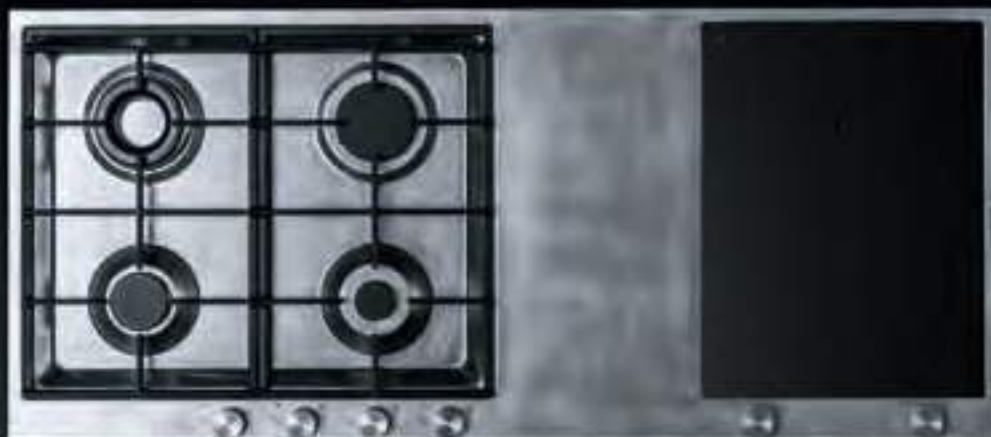

#### Accessories:

74

code 1BID

Standard equipment: fixing clips.

€ 298.00

B\_FREE  
FUSION version

MOOD

UNIQUE