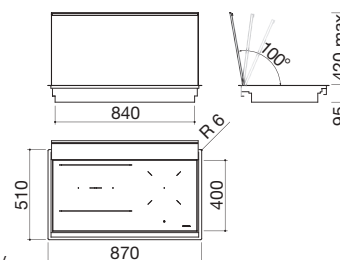

Accessories: 74

- balanced, removable, stainless steel cover with manual opening
- extra thick AISI 304 stainless steel
- Touch Control
- functions: power management, Chef Cook, Bridge, automatic pan recognition, Booster, selective pan detection, pause/reminder function, cooking end timer 1-600', minute minder, automatic preheating, keep warm
- safety devices: electronic child safety lock, residual heat indicator, overflow alarm, safety switch-off
- minimum pan diameter: ø 110 mm
- adjustable power levels: 1.4 - 1.5 - 1.6 - ... - 6.5 - 6.6 - 6.7 kW
- maximum absorbed power: 6.7 kW
- 86x49 cm cut out flush-top: see website