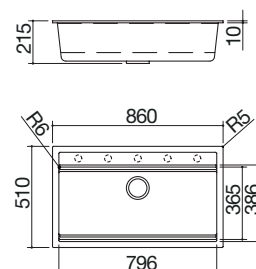

GREY B\_GRANITE

code 1LCY91G

€ 540.00

HEBS NEW

Accessories: 71

- 79.6x36.5x20 h cm bowl
- equipment: 3½" basket strainer waste, st. steel drain cover, perimeter overflow
- tap hole: 5 standard holes
- 90 cm base unit for bowl
- 84x48 cm cut out