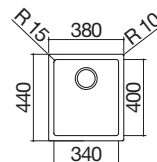

SATIN STAINLESS STEEL built-in and flush code 1X3440I € 321.00

SATIN STAINLESS STEEL undermounted code 1X3440S € 279.00

FEB FT UM

Accessories: 8 17 20 25 38 40 43 45

54 61 62 64 65 66 71

- extra thick stainless steel AISI 304
- 40x40x19.5 h cm bowl
- equipment: 3½" basket strainer waste, overflow with perimeter overflow
- base unit for bowls:
  - built-in and flush: 50 cm
  - undermounted: 60 cm
- 42x42 cm cut out + notch for overflow
  flush-top and undermounted: see website