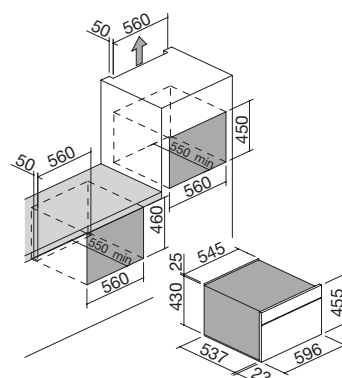

# ICON EXCLUSIVE COMBI-STEAM OVEN built-in

Icon Exclusive built-in compact combi-steam oven  
Touch Control + knobs

NEW energy rating A<sup>+</sup>

- 18 manual functions
- 30 automatic cooking programs
- Veggy mode
- maximum temperature: 250 °C
- in steam mode progressive adjustment from 35 to 100 °C
- capacity: 40 litres
- multilingual digital Touch Control programmer + knobs
- features: front controls, knobs and handle in Soft-Touch finish, Easy Clean oven interior, extractable and removable door with quadruple heat-reflecting glass, Soft-Close hinges, tangential cooling fan, internal light, side racks, 0.8 l water tank accessible also during cooking
- equipment: 1 deep Easy Clean enamelled steel tray, 1 deep steel perforated tray, 1 steel rack, temperature probe
- safety devices: child-safety function
- maximum absorbed power: 3 kW