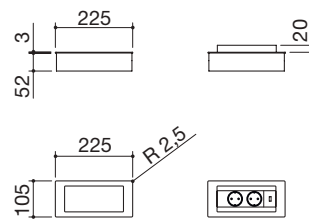

BLACK COVER

code 1PPBN

€ 454.00