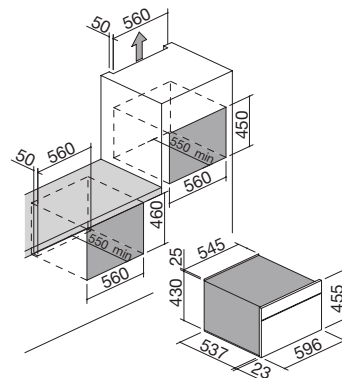

# ICON EXCLUSIVE COMBI-MICROWAVE OVEN built-in

Icon Exclusive built-in compact combi-microwave oven  
Touch Control + knobs

NEW

- 17 manual functions
- 20 automatic cooking programs
- 5 automatic defrosting programs
- Veggy mode
- microwave functions up to 1000 W
- maximum temperature: 250 °C
- capacity: 40 litres
- multilingual digital Touch Control programmer + knobs
- features: front controls, knobs and handle in Soft-Touch finish, Easy Clean oven interior, extractable and removable door with triple heat-reflecting glass, Soft-Close hinges, tangential cooling fan, internal light, side racks
- equipment: 1 Pyrex baking tray, 1 steel rack
- safety devices: child-safety function
- maximum absorbed power: 3.5 kW