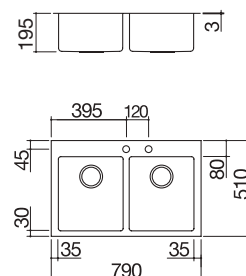

LEB

Accessories: 8 17 20 25 40 43 45 61 62 66

- extra thick stainless steel AISI 304
- bowl with radius "15"
- 34x40x19.5 h cm bowl
- equipment: 3½" basket strainer waste, pop-up plug, st. steel drain cover flush-top perimeter overflow
- tap hole: 2 standard holes
- 80 cm base unit for bowls
- 77x49 cm cut out