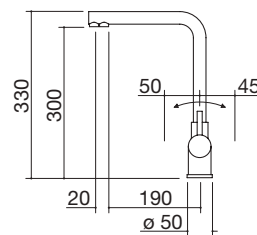

- AISI 316 stainless steel
- cartridge: ceramic discs
- tap rotation: 360°
- tap base: $\varnothing$ 50 mm
- tap hole: $\varnothing$ 35 mm