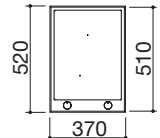

### Induction zone power:

- 1 zone  $\varnothing$  200 mm: 2.3-3 kW (\*)
  - 1 zone  $\varnothing$  160 mm: 1.4-2.1 kW (\*)
- (\*) with Booster function

BLACK GLASS CERAMIC/SATIN AISI 316 STAINLESS STEEL code 1PTIID