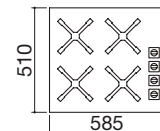

Burners power:

- 1 auxiliary: 1 kW
- 2 semi-rapid: 1.75 kW
- 1 triple ring: 3.8 kW

VINTAGE STAINLESS STEEL

code 1PUN64

€ 1.005.00

LEB

Accessories: 35 36

- extra thick stainless steel AISI 304
- cast iron pan supports
- 68x48 cm cut out