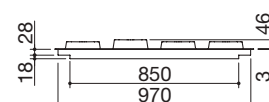

Burners power:

- 2 auxiliary: 1 kW
- 1 semi-rapid: 1.75 kW
- 1 rapid: 3 kW
- 1 triple ring: 3.8 kW

SATIN STAINLESS STEEL

code 1PSP105

€ 1,417.00