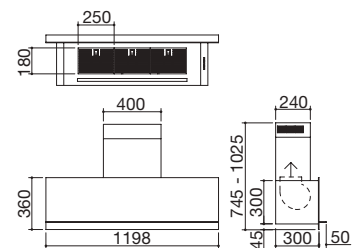

4 mm SATIN/BLACK STAINLESS STEEL code **1KMDP9** € **1,872.00**

energy rating **A** Accessories: **41**

- 4 mm solid stainless steel AISI 304
- optional filtering extraction
- speeds: 3 + intensive speed
- air flow: 800 m³/h
- pressure: 501 Pa
- noise level: 39-65 Lw (dBA)
- duct exit: ø 150 mm + reducer ø 120 mm
- lighting: 4000 K LED strip lighting
- electronic controls
- filters: stainless steel
- telescopic hose: H 74.5 ÷ 102.5 cm
- set up for remote control from Barazza scales
- maximum absorbed power: 0.3 kW