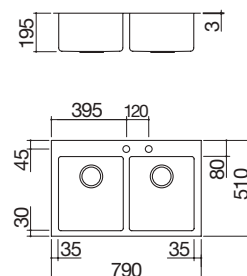

LEB

Accessories: 8 17 20 25 40 43 45 61 62 66

- extra thick stainless steel AISI 304
- bowl with radius "15"
- 34x40x19.5 h cm bowl
- equipment: 3½" basket strainer waste, pop-up plug, st. steel drain cover flush-top perimeter overflow
- tap hole: 2 standard holes
- 80 cm base unit for bowls
- 77x49 cm cut out