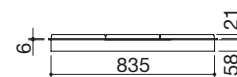

VINTAGE STAINLESS STEEL

code 1PBFV95

€ 1,433.00