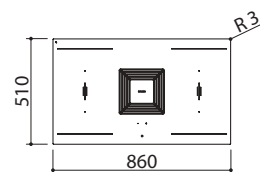

BLACK GLASS CERAMIC WITH EX-
TRACTION GRID WITH BLACK INSERT code 1PZP9N € 3,582.00

Accessories:

74
code 1BID
€ 298.00

75
code 1FCK
€ 457.00

76
code 1FMK
€ 306.00

77
code 1IZPI
€ 142.00

78
code 1IZPV
€ 142.00

Standard equipment:
fixing clips, seal.