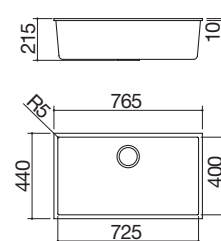

BLACK B_GRANITE

code 1QS061NS

€ 505.00

UM

Accessories: 8 20 25 40 43

- 72.5x40x20 h cm bowl
- equipment: 3½" basket strainer waste, st. steel drain cover, overflow
- 80 cm base unit for bowl undermounted: see website