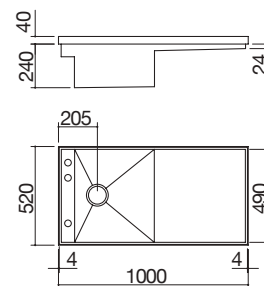

### 130x52 cm Mizu sink

1 bowl with lowering + drainer

MKB

Accessories: 68 70

- perimeter frame h 40 mm in stainless steel 4 mm thick
- extra thick stainless steel AISI 304
- bowl with radius "0" and lowering
- 42x49x17.2 h cm bowl
- equipment: 3" 1/2 waste, Smart pop-up plug, stainless steel drain cover, perimeter overflow
- tap hole: 3 standard holes
- 60 cm base unit for bowl
- 99x51 cm cut out
- the sink is reversible