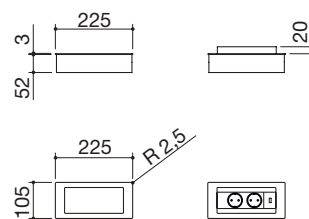

VINTAGE AISI 304 STAINLESS STEEL COVER code 1PPBV

€ 456.00

- 2 Schuko sockets + 1 USB port
- dimensions: 225x105 mm
- 215x88 mm cut out