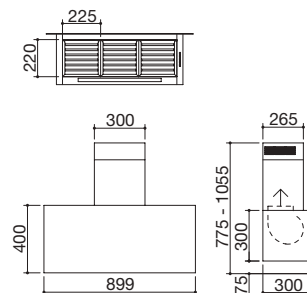

NEW

energy rating **A**

- 4 mm tempered glass
- speeds: 3 + intensive speed
- air flow: 800 m³/h
- pressure: 565 Pa
- noise level: 45-64 Lw (dBA)
- duct exit: ø 150 mm
  + reducer ø 120 mm
- lighting: 4000 K LED strip lighting
- electronic controls
- filters: stainless steel
- telescopic hose: H 77.5 ÷ 105.5 cm
- set up for remote control
  from Barazza scales
- maximum absorbed power: 0.3 kW