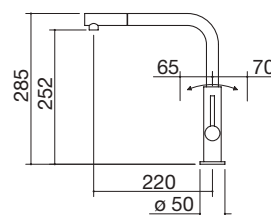

## Easy Steel mixer tap

- cartridge: ceramic discs
- tap rotation: 360°
- tap base:  $\varnothing$  50 mm
- tap hole:  $\varnothing$  35 mm

**CHROME STAINLESS STEEL FINISH** code 1RUBMBLC € 190.00

- pull-out spray head
- cartridge: ceramic discs
- tap rotation: 360°
- tap base:  $\varnothing$  50 mm
- tap hole:  $\varnothing$  35 mm