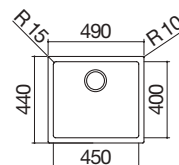

SATIN STAINLESS STEEL built-in and flush code 1X4540I € 342.00

SATIN STAINLESS STEEL undermounted code 1X4540S € 300.00