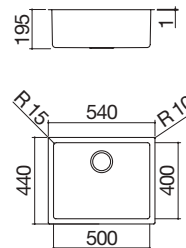

VINTAGE STAINLESS STEEL code 1X50V € 517.00

FEB FT UM Accessories: 8 17 20 25 38 40 43 45
NEW 54 61 62 64 65 66 71

- extra thick stainless steel AISI 304
- 71x40x19.5 h cm bowl
- equipment: 3½" basket strainer waste, overflow with perimeter overflow
- base unit for bowls:
  - built-in and flush: 80 cm
  - undermounted: 90 cm
- 73x42 cm cut out + notch for overflow
  flush-top and undermounted: see website