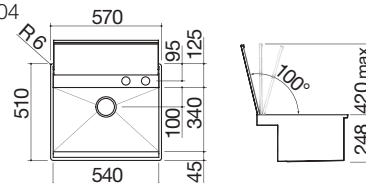

FEB FT

Accessories: 38 71

- extra thick stainless steel AISI 304
- bowl with radius "0"
- 54x34x18.3 h cm bowl
- balanced, removable, stainless steel cover with manual opening
- equipment: 3½" basket strainer waste, perimeter overflow, B_Free telescopic mixer tap with remote control 1RUBMBFA
- tap hole: 2 standard holes
- 60 cm base unit for bowls
- 56x49 cm cut out flush: see website