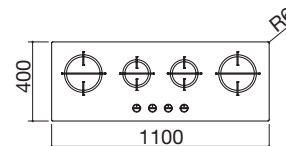

Burners power:

- 1 auxiliary: 1 kW
- 1 semi-rapid: 1.75 kW
- 1 rapid: 3 kW
- 1 double ring: 4 kW

4 mm BLACK GLASS CERAMIC

code 1PMD104N

€ 1,535.00

Accessories:

36

code 1TFL
€ 75.00

Standard equipment: automatic ignition, safety valve, fixing clips, seal.