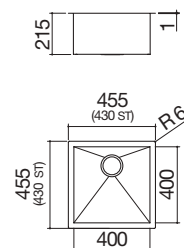

SATIN STAINLESS STEEL built-in and flush code 1Q40401 € 540.00
SATIN STAINLESS STEEL undermounted code 1Q40405 € 437.00

FEB FT UM Accessories: 8 17 20 25 40 43 45 56 61 62 66 71 72

- extra thick stainless steel AISI 304
- 50x40x21.5 h cm bowl
- equipment: 3½" basket strainer waste, overflow
- base unit for bowls:
  - built-in and flush: 60
  - undermounted: 80
- 53.5x43.7 cm cut out
  flush-top and undermounted: see website