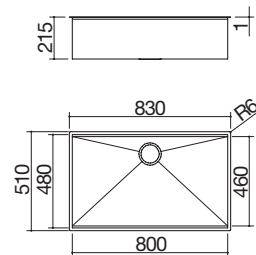

SATIN STAINLESS STEEL

code 1QA8411

€ 757.00

FEB FT

Accessories: 18 21 44 63 64 65 67

- extra thick stainless steel AISI 304
- 80x46x21.5 h cm bowl
- bowl with lowering for sliding of accessories
- equipment: 3½" basket strainer waste, stainless steel drain cover, perimeter overflow
- 90 cm base unit for bowl
- 81x49 cm cut out flush: see website