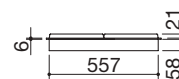

#### Burners power:

- 1 auxiliary: 1 kW
- 1 semi-rapid: 1.75 kW
- 1 rapid: 3 kW
- 1 Chef double ring: 3.5 kW

VINTAGE STAINLESS STEEL

code 1PBFV64

€ 1,072.00

**SQEB**

Accessories: **34 35 36**

- extra thick stainless steel AISI 304
- cast iron pan supports
- burner with dual control
- 84x49 cm cut out