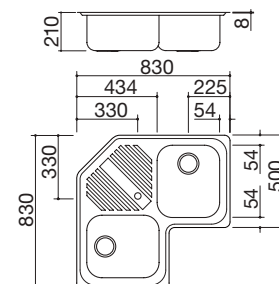

SATIN STAINLESS STEEL

code 1LFS82A

€ 732.00