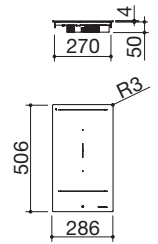

FGB FT NEW

Accessories: 74

- Touch Control
- functions: power management, Bridge, automatic pan recognition, Booster, selective pan detection, pause/reminder function, cooking end timer 1-600', minute minder, automatic preheating, keep warm
- safety devices: electronic child safety lock, residual heat indicator, overflow alarm, safety switch-off
- minimum pan diameter: $\varnothing$ 110 mm
- adjustable power levels: 1.4 - 1.5 - 1.6 - ... - 3.5 - 3.6 - 3.7 kW
- maximum absorbed power: 3.7 kW
- built-in: 28x49 cm
  flush-top: see website