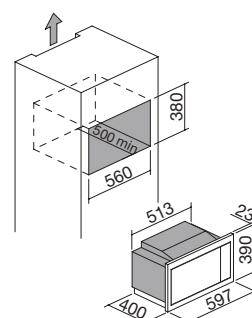

### NEW

- 6 cooking functions
- automatic programming for 8 types of food
- capacity: 25 litres
- features: steel oven interior, glass inner door, double-glass side-opening door, internal light
- equipment: extractable turnable plate, raised removable grill rack
- safety devices: child-safety function
- maximum absorbed power: 1.45 kW