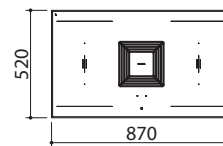

KASAI ZERO PLUS INDUCTION HOBS built-in edge 40 mm

90 cm Kasai Zero Plus hob
integrated cooker hood

The extraction grid is available as an accessory
also in versions with a satin or Vintage stainless
steel insert.

NEW energy rating **A++** Accessories: **74 75 76 77 78**

- perimeter frame h 40 mm
  in AISI 304 4 mm solid stainless steel
- Touch Control
- 83x47.5 cm cut out

INDUCTION

- functions: power management, Chef Cook, Bridge, automatic pan recognition, Booster, selective pan detection, pause/reminder function, cooking end timer 1-600', minute minder, automatic preheating, keep warm
- safety devices: electronic child safety lock, residual heat indicator, overflow alarm, safety switch-off
- minimum pan diameter: $\varnothing$ 110 mm
- adjustable power levels:
  1,4 - 1,5 - 1,6 - ... - 7,2 - 7,3 - 7,4 kW
- maximum absorbed power: 7.4 kW

HOOD

- speeds: 3 + intensive speed
- rated air-flow: 800 m³/h
- pressure: 524 Pa
- noise level: 56-76 Lw (dBA)
- filter: stainless steel AISI 304
- energy rating: A++
- maximum absorbed power: 0.22 kW
- optional filtering extraction
- minimum base height: 60 mm

Induction zone power:

- 4 Octa zones: 2.1-3 kW (*)

(*) with Booster function

**BLACK GLASS CERAMIC WITH
EXTRACTION GRID WITH BLACK INSERT** code 1PKZP9N € 4,664.00

Standard equipment: fixing clips, seal.

Accessories: