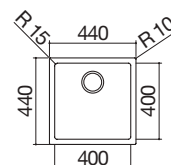

SATIN STAINLESS STEEL built-in and flush code 1X4040I € 333.00

SATIN STAINLESS STEEL undermounted code 1X4040S € 294.00

FEB FT UM

Accessories: 8 17 20 25 38 40 43 45

54 61 62 64 65 66 71

- extra thick stainless steel AISI 304
- 45x40x19.5 h cm bowl
- equipment: 3½" basket strainer waste, overflow with perimeter overflow
- base unit for bowls:
  - built-in and flush: 60 cm
  - undermounted: 60 cm
- 47x42 cm cut out + notch for overflow
  flush-top and undermounted: see website