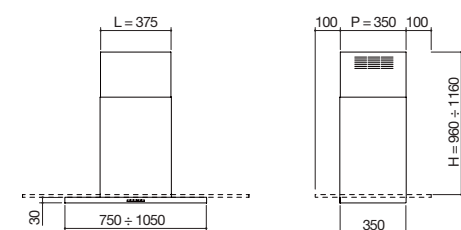

FUSION ISLAND COOKER HOOD

types

Fusion hood

H chimney from 96 to 116 cm

W chimney 37.5 cm

D chimney 35 cm

90 cm hood

120 cm hood

Carbon filter

NEW

code **KFI9** € **2,265.00**

code **KFI10** € **2,490.00**

code **1FC2** € **73.00**