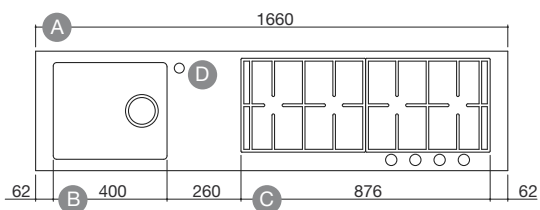

A Steel worktop more than 150 cm including working costs	code LF2	€ 420.00
B Bowl R. "0" 34x40x21.5 h cm	code VQF34	€ 699.00
C 100 cm B_Free 2 gas burners + 2 Chef double ring	code PF104	€ 1,362.00
D Tap hole, diameter 3.5 cm	code FTR	€ 23.00

• 164x40 cm cut out

Total € 2,504.00