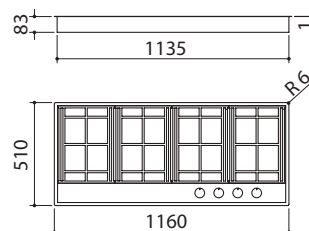

SATIN STAINLESS STEEL

code 1PLE2D

€ 1,709.00

FEB FT

Accessories: 36

- extra thick AISI 304 stainless steel
- controls: Flat knobs
- Flat Eco-Design burners
- cast iron pan supports
- 114x49 cm cut out flush: see website