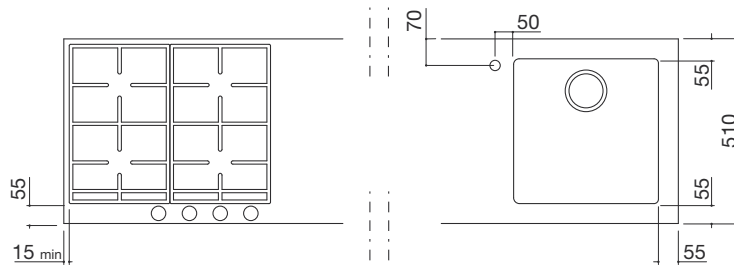

B_FREE FUSION

Features

Finish

- AISI 304 stainless steel with satin finish. Available in Vintage finish on request.

Dimension limits

- Max. length: 236 cm
- Depth: 51 and 42 cm
- Worktop thickness: 0.6 cm
- Maximum hob depth: 6.4 cm

Depth 51 cm

- Minimum distance between side edge and 36/60/70/90 cm hobs: 1.5 cm
- Minimum distance between side edge and 100 cm hob: 6.2 cm
- Minimum distance between side edge and bowl: 5.5 cm or 11 cm where there is a tap hole
- Fixed distance between front edge and hobs and bowls: 5.5 cm
- Fixed distance between the tap hole centre and bowl edge: 5 cm
- Fixed distance between the tap hole centre and back edge: 7 cm

- Minimum distance between a 36 hob and a 36/60/70/90 cm hob: 5.5 cm, or more than or equal to 21.5 cm
- Minimum distance between a 36 hob and a 100 cm hob: more than or equal to 21.5 cm
- Minimum distance between 60/70/90/100 cm hobs: more than or equal to 21.5 cm
- Minimum distance between a hob and a bowl: more than or equal to 15 cm
- Fixed distance between two bowls: 7 cm