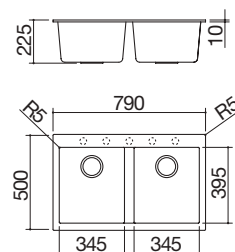

### HEBS

Accessories: 8 25 40 43

- 34.5x39.5x21 h cm bowl
- equipment: 3½" basket strainer waste, st. steel drain cover, overflow
- tap hole: 5 standard holes
- 80 cm base unit for bowls
- 77x48 cm cut out