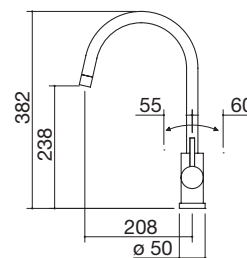

## Soul Shower white mixer tap

NEW

- cartridge: ceramic discs
- tap rotation: 360°
- tap base:  $\varnothing$  50 mm
- tap hole:  $\varnothing$  35 mm

BLACK

code 1RUBCY1

€ 289.00

NEW

- double dispensing pull-out spray head
- cartridge: ceramic discs
- tap rotation: 360°
- tap base:  $\varnothing$  50 mm
- tap hole:  $\varnothing$  35 mm