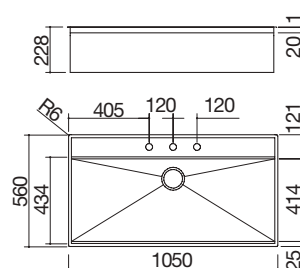

SATIN STAINLESS STEEL

code 1LFX101

€ 1,014.00

FEB FT Accessories: 8 17 20 25 40 43 61 62 66

- extra thick stainless steel AISI 304
- bowl with radius "0"
- 102x41.4x20.7 h cm bowl
- bowl with lowering for sliding of accessories
- equipment: 3½" black basket strainer waste, black Smart pop-up plug, black perimeter overflow, Soul mixer tap with remote control and pull-out spray head 1RUBSORN
- tap hole: 3 standard holes
- 120 cm base unit for bowl
- 103x54 cm cut out flush: see website