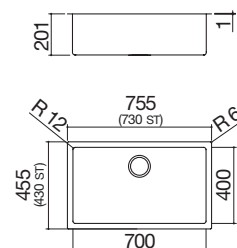

SATIN STAINLESS STEEL built-in and flush code 1QR70I € 831.00

SATIN STAINLESS STEEL undermounted code 1QR70S € 743.00