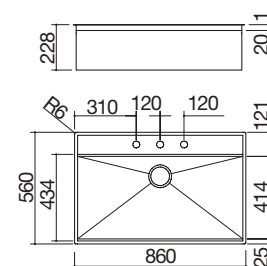

FEB FT Accessories: 8 17 20 25 40 43 61 62 66

- extra thick stainless steel AISI 304
- bowl with radius "0"
- 83x41.4x20.7 h cm bowl
- bowl with lowering for sliding of accessories
- equipment: 3½" basket strainer waste, Smart pop-up plug, stainless steel drain cover, perimeter overflow
- tap hole: 3 standard holes
- 90 cm base unit for bowl
- 84x54 cm cut out flush: see website