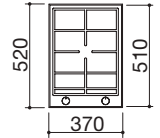

TEB NEW

Accessories: 34 35

- extra thick AISI 316 stainless steel
- cast iron pan support
- double control burner
- equipment: electronic activation with battery, safety valve, eco-flame, fixing clips, seal
- predisposition for LPG supply
- waterproof cover
- 34x49 cm cut out