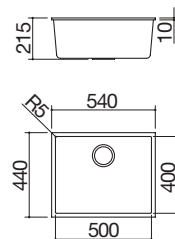

### white B\_Granite

50x40 cm Soul square bowl  
undermounted

72.5x40 cm Soul square bowl  
undermounted

72x39.5 cm Soul double square bowl  
undermounted

UM

Accessories: 8 20 25 40 43

- 50x40x20 h cm bowl
- equipment: 3½" basket strainer waste, st. steel drain cover, overflow
- 60 cm base unit for bowl undermounted: see website