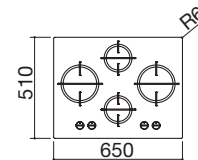

Burners power:

- 1 auxiliary: 1 kW
- 1 semi-rapid: 1.75 kW
- 1 rapid: 3 kW
- 1 double ring: 4 kW

4 mm BLACK GLASS CERAMIC

code 1PMD64N

€ 1,387.00

FGB

Accessories: 36

- 4 mm solid glass ceramic
- Flat Eco-Design burners
- cast iron pan supports
- 56x48 cm cut out for 60 cm base