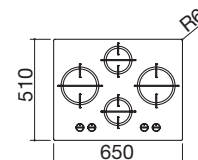

Burners power:

- 1 auxiliary: 1 kW
- 1 semi-rapid: 1.75 kW
- 1 rapid: 3 kW
- 1 double ring: 4 kW

4 mm SATIN STAINLESS STEEL

code 1PMD64

€ 1,431.00

EB4

Accessories: 36

- 4 mm solid AISI 304 stainless steel
- Flat Eco-Design burners
- cast iron pan supports
- built-in: 56x48 cm for 60 cm base