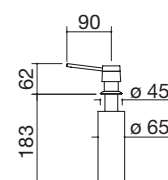

- dispenser with liquid soap/detergent container, filled from the top, with a capacity of 0.3 l
- holder dimensions: $\varnothing$ 55x170 h mm
- dispenser base: $\varnothing$ 45 mm
- dispenser hole: $\varnothing$ 35 mm
- it can be installed on a top with a thickness less than or equal to 25 mm