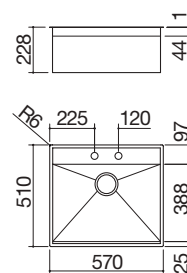

FEB FT UM NEW Accessories: 6 19 71

- extra thick AISI 316 stainless steel
- bowl with radius "0"
- 54x38.8x18.3 h cm bowl
- bowl with lowering for sliding of accessories
- equipment: 3 1/2" basket strainer waste, pop-up plug, B overflow
- tap hole: 2 standard holes
- base unit for bowls:
  - built-in and flush: 60
  - undermounted: 80
- 56x49 cm cut out flush and undermounted: see website

SATIN AISI 316 STAINLESS STEEL code 1LLB616 € 1,049.00

FEB FT UM NEW Accessories: 6 19 67 71

- extra thick AISI 316 stainless steel
- bowl with radius "0"
- 83x38.8x18.3 h cm bowl
- bowl with lowering for sliding of accessories
- equipment: 3 1/2" basket strainer waste, pop-up plug, B overflow
- tap hole: 2 standard holes
- base unit for bowls:
  - built-in and flush: 90
  - undermounted: 100
- 85x49 cm cut out flush and undermounted: see website