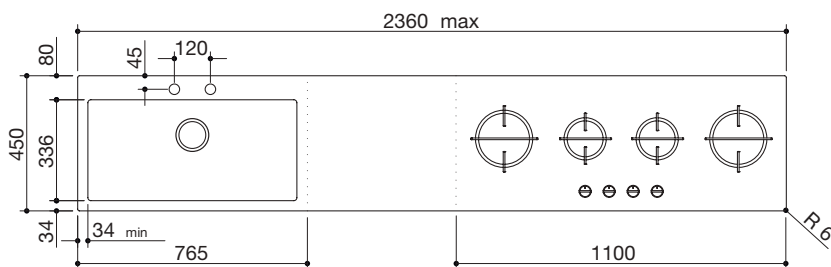

Dimensions for cut out

- Depth: 43 cm
- Length: -2 cm with respect to the worktop size

For Mood Fusion stainless steel worktops longer than 120 cm and 180 cm, Barazza recommends to consider to make two or three cut outs, respectively, at a distance of 10 cm.

At the design stage, check the space taken up by the elements (hob, bowl and tap) in the base units below.