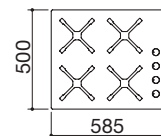

Burners power:

- 1 auxiliary: 1 kW
- 2 semi-rapid: 1.75 kW
- 1 triple ring: 3.8 kW

SATIN STAINLESS STEEL

code 1PSP64

€ 895.00

LEB

Accessories: 35 36

- extra thick AISI 304 stainless steel
- cast iron pan supports
- 68x48 cm cut out