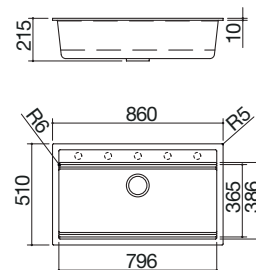

### 86x51 cm built-in City Kit sink

1 bowl + accessories Kit and tap

HEBS NEW

Accessories: 71

- 79.6x36.5x20 h cm bowl
- equipment: 3½" basket strainer waste, st. steel drain cover, perimeter overflow
- tap hole: 5 standard holes
- 90 cm base unit for bowl
- 84x48 cm cut out