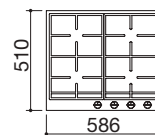

Burners power:

- 1 auxiliary: 1 kW
- 1 semi-rapid: 1.75 kW
- 1 rapid: 3 kW
- 1 Chef double ring: 3.5 kW

VINTAGE STAINLESS STEEL

code 1PBFV64

€ 1,072.00

SQEB

Accessories: **34 35 36**

- extra thick stainless steel AISI 304
- cast iron pan supports
- burner with dual control
- 84x49 cm cut out

Burners power:

- 1 auxiliary: 1 kW
- 1 semi-rapid: 1.75 kW
- 1 rapid: 3 kW
- 1 Chef double ring: 3.5 kW
- 1 double ring: 4 kW