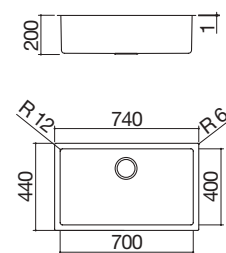

SATIN AISI 316 STAINLESS STEEL

code 1QR506

€ 760.00

FEB **FT** **UM** Accessories: 8 17 20 25 40 43
NEW 45 61 62 66 71 72

- extra-thick AISI 316 stainless steel
- bowl with radius "12"
- 70x40x20 h cm bowl
- equipment: 3 1/2" basket strainer waste, B overflow
- base unit for bowls:
  - built-in and flush: 80
  - undermounted: 90
- 72x42 cm cut out + notch for overflow flush and undermounted: see website