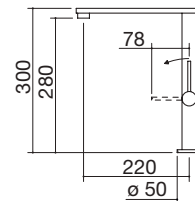

## Select Shower Steel mixer tap

NEW

- AISI 304 stainless steel
- cartridge: ceramic discs
- tap rotation: 360°
- tap base:  $\varnothing$  50 mm
- tap hole:  $\varnothing$  35 mm

SATIN AISI 304 STAINLESS STEEL