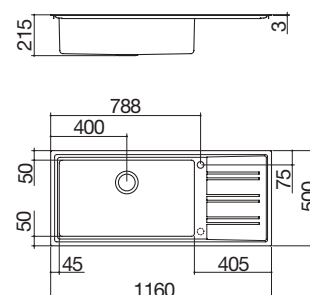

SATIN STAINLESS STEEL

code 1LES91RK

€ 1,310.00

LEB NEW

Accessories: 8 17 20 25 40 43 61 62 66 71

- extra thick stainless steel AISI 304
- bowl with radius "15"
- 71x40x21.5 h cm bowl
- equipment: 3½" basket strainer waste, stainless steel drain cover, perimeter overflow
- tap hole: 1 hole as standard, 2nd hole upon request
- 90 cm base unit for bowl
- 114x48 cm cut out