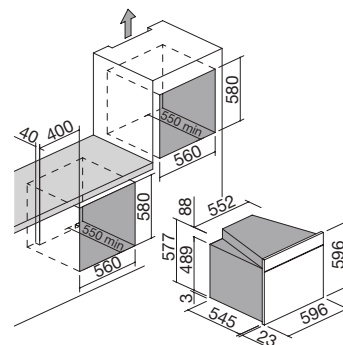

# ICON EXCLUSIVE OVEN built-in

60 cm Icon Exclusive built-in oven

Touch Control + knobs

Zefiro

NEW energy rating **A**

Accessories: **28**

- Zefiro sanitification system
- 11 manual functions
- 16 automatic cooking programs
- 30 customisable cooking programs
- Veggy mode
- maximum temperature: 250 °C
- capacity: 65 litres
- multilingual digital Touch Control programmer + knobs
- features: front controls, knobs and handle in Soft-Touch finish, Easy Clean oven interior, extractable and removable door with triple heat-reflecting glass, Soft-Close hinges, tangential cooling fan, drop-down grill, 2 internal lights, side racks
- equipment: 1 deep Easy Clean enamelled steel tray, 1 Easy Clean enamelled steel tray, 1 steel rack, 2 pairs of telescopic oven rails
- safety devices: safety switch-off, child-safety function
- maximum absorbed power: 2.7 kW