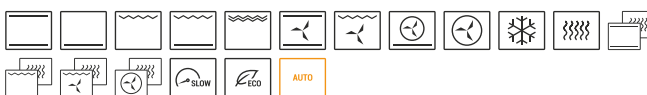

NEW

- 17 manual functions
- 20 automatic cooking programs
- 5 automatic defrosting programs
- Veggy mode
- microwave functions up to 1000 W
- maximum temperature: 250 °C
- capacity: 40 litres
- multilingual digital Touch Control programmer + knobs
- features: front controls, knobs and handle in Soft-Touch finish, Easy Clean oven interior, extractable and removable door with triple heat-reflecting glass, Soft-Close hinges, tangential cooling fan, internal light, side racks
- equipment: 1 Pyrex baking tray, 1 steel rack
- safety devices: child-safety function
- maximum absorbed power: 3.5 kW