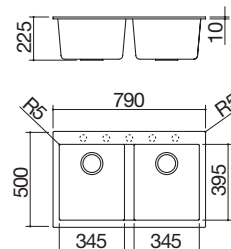

### HEBS

Accessories: 8 25 40 43

- 34.5x39.5x21 h cm bowl
- equipment: 3½" basket strainer waste, st. steel drain cover, overflow
- tap hole: 5 standard holes
- 80 cm base unit for bowls
- 77x48 cm cut out