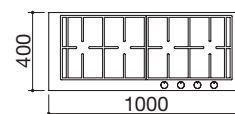

Burners power:

- 1 auxiliary: 1 kW
- 1 semi-rapid: 1.75 kW
- 2 Chef double ring: 3.5 kW

SATIN STAINLESS STEEL

code 1PBF104

€ 1,198.00

Gas hobs standard equipment: automatic ignition, safety valve, eco-flame, fixing clips, seal.

Electric hobs standard equipment: fixing clips, seal.