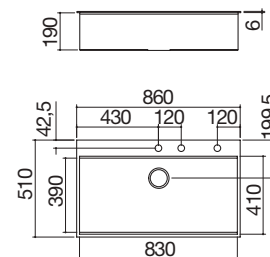

SATIN STAINLESS STEEL

code **1LBF9**

€ **1,082.00**

SQEB NEW

Accessories: **71**

- extra thick stainless steel AISI 304
- bowl with radius "0" vertical wall edges
- bowl with radius "12" bottom edges
- 83x39x19 h cm bowl
- bowl with lowering for sliding of accessories
- equipment: 3½" basket strainer waste, stainless steel drain cover, perimeter overflow, stainless steel and black HPL multipurpose chopping board 1TBF, stainless steel colander 1VBF, B_Free Kit mixer tap with remote control and pull-out spray head 1RUBMBFRK
- tap hole: 3 standard holes
- 90 cm base unit for bowl
- 84x49 cm cut out