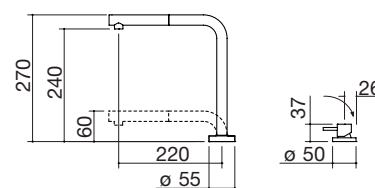

SATIN STAINLESS STEEL FINISH

code 1RUBMBFA

€ 660.00

- pull-out spray head
- cartridge: ceramic discs
- tap rotation: 360°
- minimum height: 60 mm
- tap base: $\varnothing$ 55 mm
- control base: $\varnothing$ 50 mm
- tap hole: $\varnothing$ 35 mm
- control hole: $\varnothing$ 35 mm