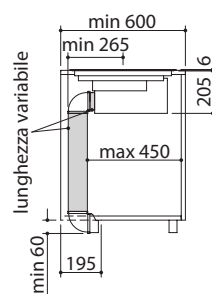

BLACK GLASS CERAMIC WITH EX-
TRACTION GRID WITH BLACK INSERT code 1PZP9N € 3,582.00

Accessories:

74
code 1BID
€ 298.00

75
code 1FCK
€ 457.00

76
code 1FMK
€ 306.00

77
code 1IZPI
€ 142.00

78
code 1IZPV
€ 142.00

Standard equipment:
fixing clips, seal.