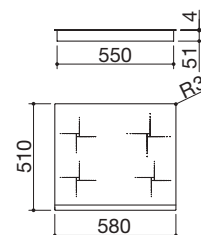

Induction zones power:

1. 1 zone ø 200 mm: 1.85-2.1 kW (*)
   - 1 zone ø 160 mm: 1.4-1.85 kW (*)
   - 2 zones ø 160 mm: 1.4 kW
2. (*) with Booster function

4 mm BLACK GLASS CERAMIC code 1PIDG64N € 904.00

4 mm WHITE GLASS CERAMIC code 1PIDG64B € 1,089.00

Standard equipment: fixing clips, seal.