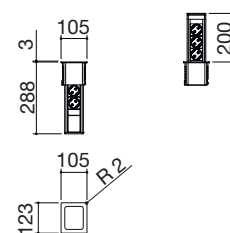

- 3 Schuko sockets
- dimensions: 105x123 mm
- 95x110 mm cut out