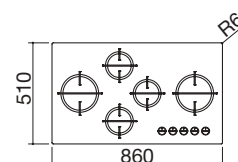

Burners power:

- 1 auxiliary: 1 kW
- 2 semi-rapid: 1.75 kW
- 1 rapid: 3 kW
- 1 double ring: 4 kW

4 mm BLACK GLASS CERAMIC

code 1PMD95N

€ 1,680.00

FGB

Accessories: 36

- 4 mm solid glass ceramic
- Flat Eco-Design burners
- cast iron pan supports
- 107x37 cm cut out