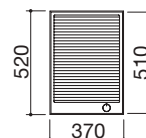

SATIN AISI 316 STAINLESS STEEL

code 1PTITK

€ 1,878.00

TEB NEW

- extra thick AISI 316 stainless steel
- barbecue with electric element
- cast iron grid
- lava stone to absorb cooking liquids
- AISI 304 stainless steel removable tray
- settings 0 to 9
- heating element activation indicator
- maximum absorbed power: 2.4 kW
- equipment: Schuko mains plug, fixing clips, seal
- waterproof cover
- 34x49 cm cut out