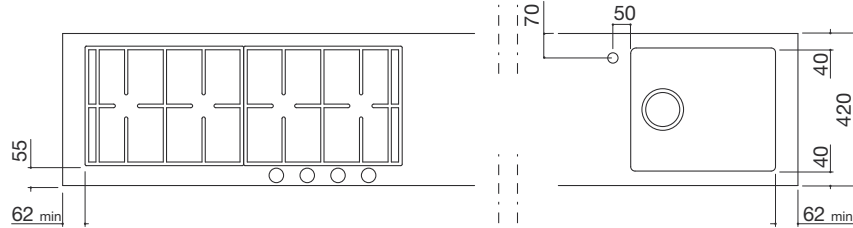

B_FREE FUSION Features

Depth 42 cm

- Minimum distance between side edge and 100 cm hob: 6.2 cm
- Minimum distance between side edge and 34x40 cm bowl turned through 90°: 6.2 cm or 11 cm where there is a tap hole
- Fixed distance between the tap hole centre and edge of 34x40 cm bowl turned through 90°: 5 cm
- Fixed distance between the tap hole centre and back edge: 7 cm