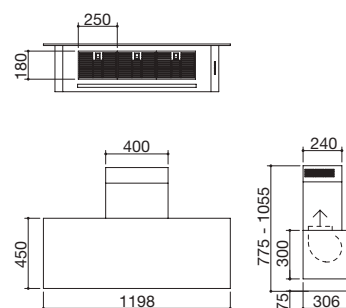

VINTAGE/BLACK STAINLESS STEEL code **1KUNP91** € **1,711.00**

energy rating **A** Accessories: **41**

- AISI 304 stainless steel
- optional filtering extraction
- speeds: 3 + intensive speed
- air flow: 800 m³/h
- pressure: 501 Pa
- noise level: 39-65 Lw (dBA)
- duct exit: ø 150 mm + reducer ø 120 mm
- lighting: 4000 K LED strip lighting
- electronic controls
- filters: stainless steel
- telescopic hose: H 77.5 ÷ 105.5 cm
- set up for remote control from Barazza scales
- maximum absorbed power: 0.3 kW

VINTAGE/BLACK STAINLESS STEEL code **1KUNP121** € **1,960.00**

energy rating **A** Accessories: **41**

- AISI 304 stainless steel
- optional filtering extraction
- speeds: 3 + intensive speed
- air flow: 800 m³/h
- pressure: 501 Pa
- noise level: 39-65 Lw (dBA)
- duct exit: ø 150 mm + reducer ø 120 mm
- lighting: 4000 K LED strip lighting
- electronic controls
- filters: stainless steel
- telescopic hose: H 77.5 ÷ 105.5 cm
- set up for remote control from Barazza scales
- maximum absorbed power: 0.3 kW