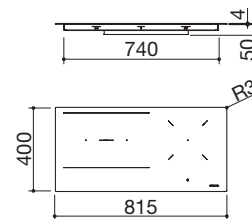

FGB FT NEW

Accessories: 74

- Touch Control
- functions: power management, Chef Cook, Bridge, automatic pan recognition, Booster, selective pan detection, pause/reminder function, cooking end timer 1-600', minute minder, automatic preheating, keep warm
- safety devices: electronic child safety lock, residual heat indicator, overflow alarm, safety switch-off
- minimum pan diameter: $\varnothing$ 110 mm
- adjustable power levels: 1.4 - 1.5 - 1.6 - ... - 6.5 - 6.6 - 6.7 kW
- maximum absorbed power: 6.7 kW
- built-in: 79.5x38 cm
  flush-top: see website