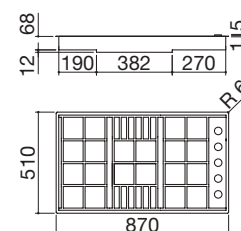

Burners power:

- 1 auxiliary: 1 kW
- 2 semi-rapid: 1.75 kW
- 1 rapid: 2.5 kW
- 1 double ring: 3.5 kW

SATIN STAINLESS STEEL
cast iron pan supports

code 1PLB5

€ 1,692.00

SATIN STAINLESS STEEL
stainless steel pan supports

code 1PLB5I

€ 3,131.00

FEB FT

Accessories: 35 36

- extra thick stainless steel AISI 304
- controls: integrated side panel
- 87.5x43.5 cm cut out
  flush: see website