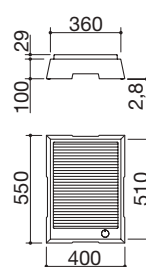

SATIN FINISH AISI 316 STAINLESS STEEL code 1PTFBQ

€ 1,250.00

NEW

Accessories: 73

- extra thick AISI 316 stainless steel
- dual function: cover and serving tray
- compatible with all freestanding and built-in Thalass hobs
- compatible with waterproof cover