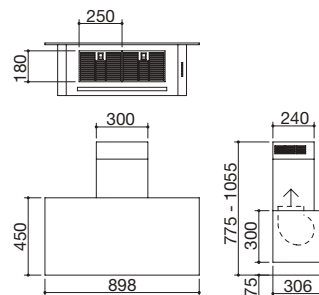

energy rating **A** Accessories: **41**

- AISI 304 stainless steel
- optional filtering extraction
- speeds: 3 + intensive speed
- air flow: 800 m³/h
- pressure: 501 Pa
- noise level: 39-65 Lw (dBA)
- duct exit: ø 150 mm + reducer ø 120 mm
- lighting: 4000 K LED strip lighting
- electronic controls
- filters: stainless steel
- telescopic hose: H 77.5 ÷ 105.5 cm
- set up for remote control from Barazza scales
- maximum absorbed power: 0.3 kW