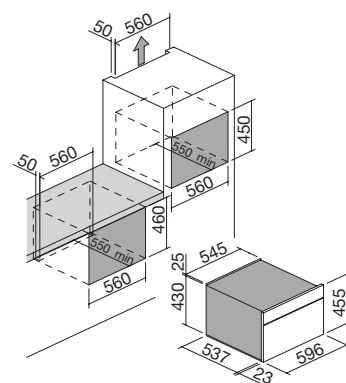

## Icon Mat built-in compact combi-microwave oven

Touch Control + knobs

NEW

- 17 manual functions
- 20 automatic cooking programs
- 5 automatic defrosting programs
- Veggy mode
- microwave functions up to 1000 W
- maximum temperature: 250 °C
- capacity: 40 litres
- multilingual digital Touch Control programmer + knobs
- features: front controls, knobs and handle in Soft-Touch finish, Easy Clean oven interior, extractable and removable door with triple heat-reflecting glass, Soft-Close hinges, tangential cooling fan, internal light, side racks
- equipment: 1 Pyrex baking tray, 1 steel rack
- safety devices: child-safety function
- maximum absorbed power: 3.5 kW