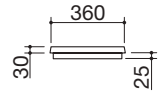

### Induction zone power:

- 1 zone  $\varnothing$  200 mm: 2.3-3 kW (\*)
  - 1 zone  $\varnothing$  160 mm: 1.4-2.1 kW (\*)
- (\*) with Booster function

BLACK GLASS CERAMIC/SATIN AISI 316 STAINLESS STEEL code 1PTIID