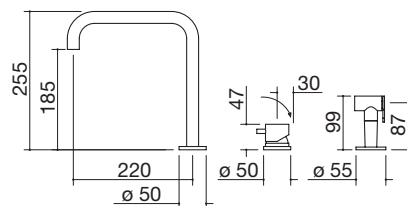

MIXER TAPS

with remote control and pull-out spray head

Kit Top mixer tap

with remote control and pull-out spray head

- AISI 316 stainless steel
- cartridge: ceramic discs
- tap rotation: 360°
- tap base: $\varnothing$ 50 mm
- control base: $\varnothing$ 50 mm
- spray head base: $\varnothing$ 55 mm
- tap hole: $\varnothing$ 35 mm
- control hole: $\varnothing$ 35 mm
- spray head hole: $\varnothing$ 35 mm