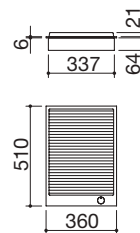

SQEB

- extra thick stainless steel AISI 304
- barbecue with electric heating element
- cast iron grid
- lava stone to absorb cooking liquids
- removable tray
- settings 0 to 9
- heating element activation indicator
- maximum absorbed power: 2.4 kW
- 34x49 cm cut out