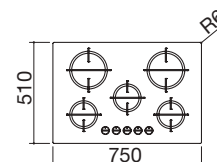

Burners power:

- 1 auxiliary: 1 kW
- 2 semi-rapid: 1.75 kW
- 1 rapid: 3 kW
- 1 double ring: 4 kW

4 mm BLACK GLASS CERAMIC

code 1PMD70N

€ 1,619.00

FGB

Accessories: 36

- 4 mm solid glass ceramic
- Flat Eco-Design burners
- cast iron pan supports
- 83x48 cm cut out