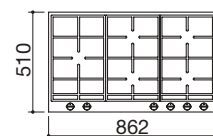

VINTAGE STAINLESS STEEL

code 1PBFV95

€ 1,433.00