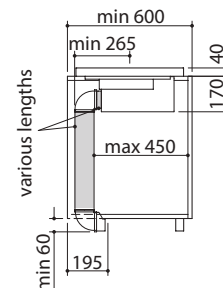

Induction zone power:

- 4 Octa zones: 2.1-3 kW (*)

(*) with Booster function