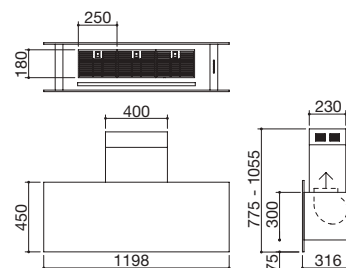

VINTAGE/BLACK STAINLESS STEEL code **1KUNI91** € **2,273.00**

energy rating **A** Accessories: **41**

- AISI 304 stainless steel
- optional filtering extraction
- speeds: 3 + intensive speed
- air flow: 800 m³/h
- pressure: 501 Pa
- noise level: 39-65 Lw (dBA)
- duct exit: ø 150 mm + reducer ø 120 mm
- lighting: 4000 K LED strip lighting
- electronic controls
- filters: stainless steel
- telescopic hose: H 77.5 ÷ 105.5 cm
- set up for remote control from Barazza scales
- maximum absorbed power: 0.3 kW