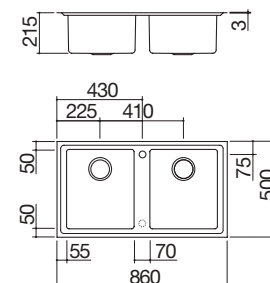

SATIN STAINLESS STEEL code 1LES92R € 693.00

LEB

Accessories: 8 17 20 25 40 43 61 62 66 71

- extra thick stainless steel AISI 304
- bowl with radius "15"
- 71x40x21.5 h cm bowl
- equipment: 3½" basket strainer waste, stainless steel drain cover, perimeter overflow
- tap hole: 1 standard hole
  2nd hole upon request
- 90 cm base unit for bowl
- 84x48 cm cut out