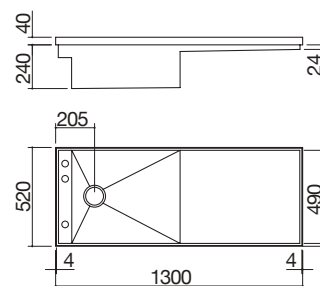

SATIN STAINLESS STEEL

code 1LMZ105

€ 1,527.00

MKB

Accessories: 69 70

- perimeter frame h 40 mm in stainless steel 4 mm thick
- extra thick stainless steel AISI 304
- bowl with radius "0" and lowering
- 57x49x17.2 h cm bowl
- equipment: 3" 1/2 waste, Smart pop-up plug, stainless steel drain cover, perimeter overflow
- tap hole: 3 standard holes
- 80 cm base unit for bowl
- 129x51 cm cut out
- the sink is reversible