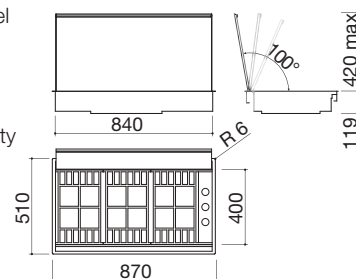

## flat-edge built-in and flush

**90 cm built-in and flush Lab Cover hob**  
2 gas burners + double ring

**60 cm built-in and flush Lab Cover hob**  
teppanyaki

FEB FT

Accessories: 35 36

- balanced, removable, stainless steel cover with manual opening
- extra thick AISI 304 stainless steel
- controls: integrated side panel
- cast iron pan supports
- equipment: automatic ignition, safety valve, eco-flame, fixing clips
- 86x49 cm cut out flush: see website