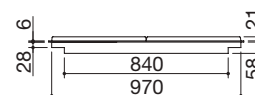

Burners power:

- 1 auxiliary: 1 kW
- 1 semi-rapid: 1.75 kW
- 2 Chef double ring: 3.5 kW

SATIN STAINLESS STEEL

code 1PBF104

€ 1,198.00

Gas hobs standard equipment: automatic ignition, safety valve, eco-flame, fixing clips, seal.

Electric hobs standard equipment: fixing clips, seal.