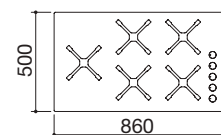

Burners power:

- 1 auxiliary: 1 kW
- 2 semi-rapid: 1.75 kW
- 1 rapid: 3 kW
- 1 triple ring: 3.8 kW

SATIN STAINLESS STEEL

code 1PSP95

€ 1,318.00

LEB

Accessories: 35 36

- extra thick AISI 304 stainless steel
- cast iron pan supports
- 98x43 cm cut out