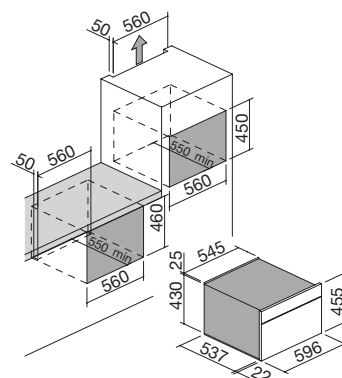

# ICON GLASS COMBI-STEAM OVEN built-in

Icon Glass built-in compact combi-steam oven  
Touch Control + knobs

NEW energy rating A<sup>+</sup>

- 18 manual functions
- 30 automatic cooking programs
- Veggy mode
- maximum temperature: 250 °C
- in steam mode progressive adjustment from 35 to 100 °C
- capacity: 40 litres
- multilingual digital Touch Control programmer + knobs
- features: front controls, knobs and handle in Soft-Touch finish, Easy Clean oven interior, extractable and removable door with quadruple heat-reflecting glass, Soft-Close hinges, tangential cooling fan, internal light, side racks, 0.8 l water tank accessible also during cooking
- equipment: 1 deep Easy Clean enamelled steel tray, 1 deep steel perforated tray, 1 steel rack, temperature probe
- safety devices: child-safety function
- maximum absorbed power: 3 kW