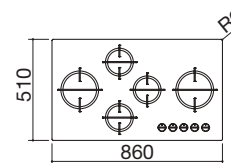

Burners power:

- 1 auxiliary: 1 kW
- 2 semi-rapid: 1.75 kW
- 1 rapid: 3 kW
- 1 double ring: 4 kW

4 mm SATIN STAINLESS STEEL

code 1PMD95

€ 1,745.00