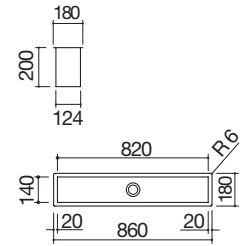

ACCESSORISED CHANNELS

flat edge built-in and flush

90 cm built-in and flush channel

120 cm built-in and flush channel

FEB FT NEW

- extra thick stainless steel AISI 304
- bowl with 2" drain
- designed to accommodate 3 modules
- 3 cable outlet holes
- 90 cm base unit
- 84x16 cm cut out
- flush-top: see website