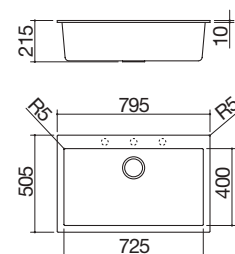

HEBS

Accessories: 8 20 25 40 43

- 72.5x40x20 h cm bowl
- equipment: 3½" basket strainer waste, st. steel drain cover, overflow
- tap hole: 3 standard holes
- 80 cm base unit for bowl
- 77x48 cm cut out