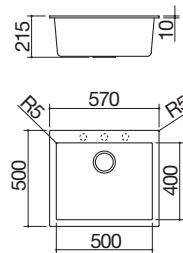

HEBS

- 50x40x20 h cm bowl
- equipment: 3½" basket strainer waste, st. steel drain cover, overflow
- tap hole: 3 standard holes
- 60 cm base unit for bowl
- 55x48 cm cut out