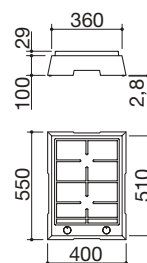

Burner power:

- 1 semi-rapid: 1.75 kW
- 1 Chef double ring: 3.5 kW