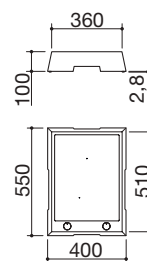

Induction zone power:

1. 1 zone $\varnothing$ 200 mm: 2.3-3 kW (*)
   - 1 zone $\varnothing$ 160 mm: 1.4-2.1 kW (*)
2. (*) with Booster function