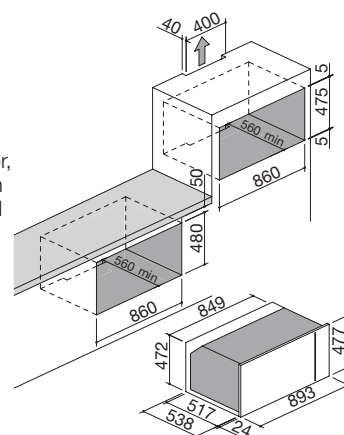

### 90 cm City Steel built-in oven Multiprogram

**NEW** energy rating **A**

Accessories: **33**

- 9 manual functions
- maximum temperature: 250 °C
- capacity: 79 litres
- electronic digital start/stop cooking programmer and timer
- features: knobs and handle in Soft-Touch finish, Easy Clean oven interior, extractable and removable door with triple heat-reflecting glass, tangential cooling fan, drop-down grill, 2 rear lights, side racks
- equipment: rotisserie, 1 deep Easy Clean enamelled steel tray, 2 steel racks
- maximum absorbed power: 3.5 kW