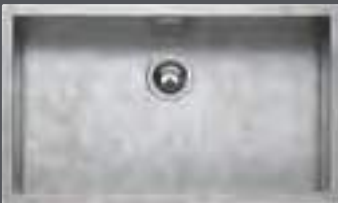

**71x40 cm Vintage square bowl R. "15"**  
built-in and flush, 1 bowl + accessories Kit and tap

**FEB FT UM Accessories: 8 17 20 25 38 40 43 45**  
**NEW** 54 61 62 64 65 66

- extra thick stainless steel AISI 304
- 34x40x19.5 h cm bowl
- equipment: 3½" basket strainer waste, overflow with perimeter overflow
- base unit for bowls:
  - built-in and flush: 45 cm
  - undermounted: 50 cm
- 36x42 cm cut out + notch for overflow  
flush-top and undermounted: see website