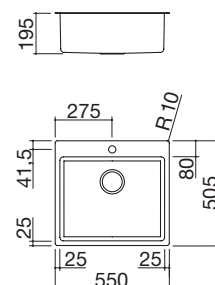

SATIN STAINLESS STEEL

code 1LBS41

€ 390.00

FEB FT NEW

Accessories: 8 17 20 25 38 40
43 45 61 62 66 71

- extra thick stainless steel AISI 304
- bowl with radius "15"
- 50x40x19.5 h cm bowl
- equipment: 3½" basket strainer waste, overflow with perimeter overflow
- tap hole
- 60 cm base unit for bowl
- 53x49 cm cut out flush: see website