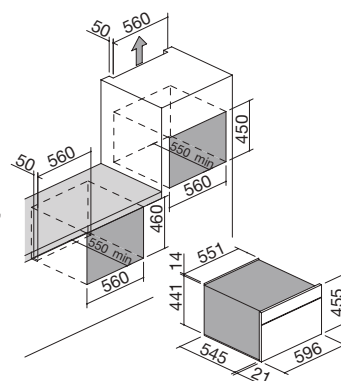

# ICON GLASS COFFEE MACHINE built-in

Icon Glass built-in compact coffee machine  
Digital programmer + knobs

NEW

- 7 cold functions
- 4 hot functions
- minimum temperature: -30 °C
- maximum temperature: 75 °C
- capacity: 40 litres
- interactive and multilingual Touch Screen
- features: front controls and handle in Soft-Touch finish, steel interior cavity, LED internal light, side racks
- equipment: 2 steel racks, temperature probe
- maximum absorbed power: 0.3 kW