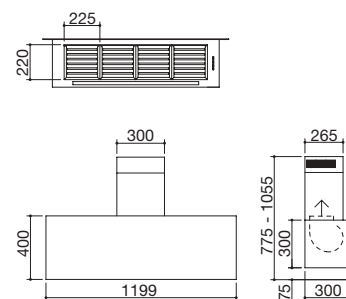

BLACK GLASS

code **1KCYP9**

€ **1,893.00**

NEW

energy rating **A**

- 4 mm tempered glass
- speeds: 3 + intensive speed
- air flow: 800 m³/h
- pressure: 565 Pa
- noise level: 45-64 Lw (dBA)
- duct exit: ø 150 mm
  + reducer ø 120 mm
- lighting: 4000 K LED strip lighting
- electronic controls
- filters: stainless steel
- telescopic hose: H 77.5 ÷ 105.5 cm
- set up for remote control
  from Barazza scales
- maximum absorbed power: 0.3 kW