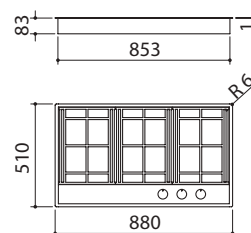

FEB FT

Accessories: 36

- extra thick AISI 304 stainless steel
- controls: Flat knobs
- Flat Eco-Design burners
- cast iron pan supports
- 86x49 cm cut out flush: see website