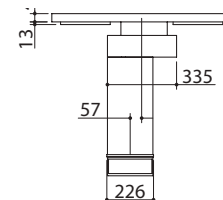

KASAI ZERO PLUS INDUCTION HOBS built-in edge 40 mm

90 cm Kasai Zero Plus hob
integrated cooker hood

The extraction grid is available as an accessory
also in versions with a satin or Vintage stainless
steel insert.

NEW energy rating **A++** Accessories: **74 75 76 77 78**

- perimeter frame h 40 mm
  in AISI 304 4 mm solid stainless steel
- Touch Control
- 83x47.5 cm cut out

INDUCTION

- functions: power management, Chef Cook, Bridge, automatic pan recognition, Booster, selective pan detection, pause/reminder function, cooking end timer 1-600', minute minder, automatic preheating, keep warm
- safety devices: electronic child safety lock, residual heat indicator, overflow alarm, safety switch-off
- minimum pan diameter: $\varnothing$ 110 mm
- adjustable power levels:
  1,4 - 1,5 - 1,6 - ... - 7,2 - 7,3 - 7,4 kW
- maximum absorbed power: 7.4 kW

HOOD

- speeds: 3 + intensive speed
- rated air-flow: 800 m³/h
- pressure: 524 Pa
- noise level: 56-76 Lw (dBA)
- filter: stainless steel AISI 304
- energy rating: A++
- maximum absorbed power: 0.22 kW
- optional filtering extraction
- minimum base height: 60 mm

Induction zone power:

- 4 Octa zones: 2.1-3 kW (*)

(*) with Booster function

**BLACK GLASS CERAMIC WITH
EXTRACTION GRID WITH BLACK INSERT** code 1PKZP9N € 4,664.00

Standard equipment: fixing clips, seal.

Accessories: