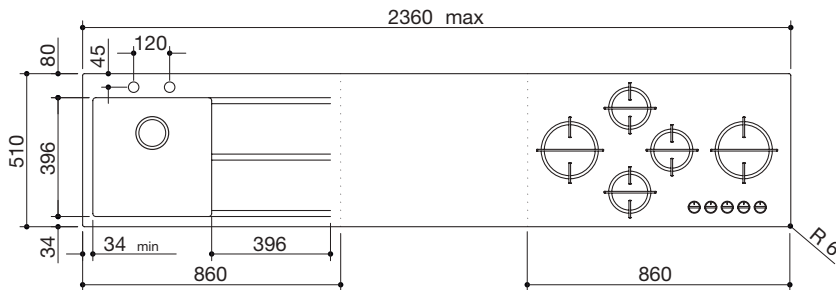

Dimensions for cut out

- Depth: 49 cm
- Length: -2 cm with respect to the worktop size

For Mood Fusion stainless steel worktops longer than 120 cm and 180 cm, Barazza recommends to consider to make two or three cut outs, respectively, at a distance of 10 cm.

Depth 45 cm

- Minimum distance between side edge and bowl: 3.4 cm
- Fixed distance between front edge and bowl: 3.4 cm
- Fixed distance between back edge and bowl: 8 cm
- Fixed distance between two tap holes: 12 cm
- Fixed length of supporting surface: 39.6 cm
- Two back holes for standard tap and pop-up plug