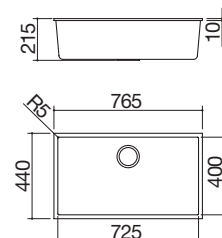

GREY_B_GRANITE

code 1QS061GS

€ 505.00

UM NEW

Accessories: 8 20 25 40 43

- 72.5x40x20 h cm bowl
- equipment: 3½" basket strainer waste, st. steel drain cover, overflow
- 80 cm base unit for bowl undermounted: see website