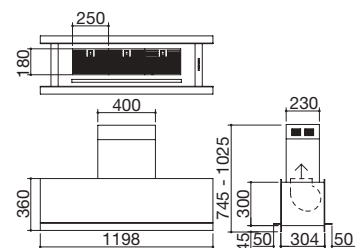

4 mm SATIN/BLACK STAINLESS STEEL code **1KMDI9** € **2,508.00**

energy rating **A** Accessories: **41**

- 4 mm solid stainless steel AISI 304
- optional filtering extraction
- speeds: 3 + intensive speed
- air flow: 800 m³/h
- pressure: 501 Pa
- noise level: 39-65 Lw (dBA)
- duct exit: ø 150 mm + reducer ø 120 mm
- lighting: 4000 K LED strip lighting
- electronic controls
- filters: stainless steel
- telescopic hose: H 74.5 ÷ 102.5 cm
- set up for remote control from Barazza scales
- maximum absorbed power: 0.3 kW