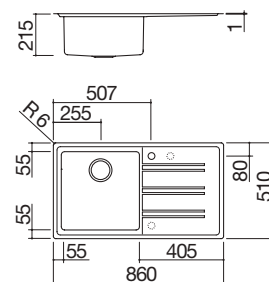

FEB **FT** Accessories: 8 17 20 25 40 43 61 62 66 71

- extra thick stainless steel AISI 304
- bowl with radius "15"
- 40x40x21.5 h cm bowl
- equipment: 3½" basket strainer waste, stainless steel drain cover, perimeter overflow
- tap hole: 1 standard hole
  2nd and 3rd hole upon request
- 60 cm base unit for bowl
- 84x49 cm cut out
  flush: see website

SATIN STAINLESS STEEL drainer RH code 1LES91PD € 524.00

SATIN STAINLESS STEEL drainer LH code 1LES91PS € 524.00

FEB **FT** Accessories: 8 17 20 25 40 43 61 62 66

- extra thick stainless steel AISI 304
- bowl with radius "15"
- 34x40x21.5 h cm bowl
- equipment: 3½" basket strainer waste, stainless steel drain cover, perimeter overflow
- tap hole: 1 standard hole
  2nd hole upon request
- 90 cm base unit for bowls
- 84x49 cm cut out
  flush: see website