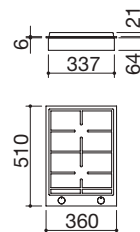

Burners power:

- 1 semi-rapid: 1.75 kW
- 1 Chef double ring: 3.5 kW

SATIN STAINLESS STEEL

code 1PBF2

€ 847.00

SQEB

- extra thick stainless steel AISI 304
- 6 mm thick hotplate
- thermostat
- 2 cooking zones
- electronic temperature control from 0 °C to 250 °C
- hotplate activation indicator and thermostat
- maximum absorbed power: 3 kW
- 34x49 cm cut out