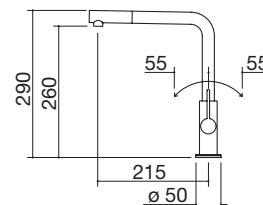

BLACK

code 1RUBEVDK

€ 527.00

NEW

- pull-out spray head
- cartridge: ceramic discs
- tap rotation: 360°
- tap base: $\varnothing$ 50 mm
- tap hole: $\varnothing$ 35 mm