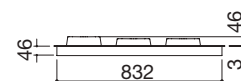

Burners power:

- 1 auxiliary: 1 kW
- 2 semi-rapid: 1.75 kW
- 1 rapid: 3 kW
- 1 triple ring: 3.8 kW

SATIN STAINLESS STEEL

code 1PSP95

€ 1,318.00

LEB

Accessories: 35 36

- extra thick AISI 304 stainless steel
- cast iron pan supports
- 98x43 cm cut out