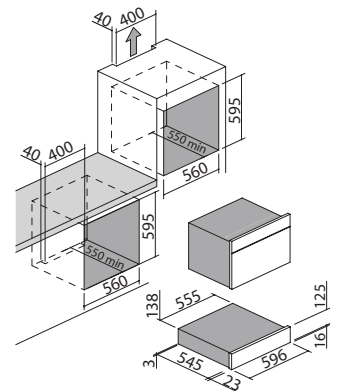

# ICON EXCLUSIVE WARMING DRAWER built-in

Icon Exclusive built-in warming drawer

NEW

- preheating of plates, dishes and coffee cups
- keeping food warm
- defrost
- leavening
- adjustable temperature from 30 to 70 °C
- features: flat internal glass surface with non-slip mat, telescopic rails, push-pull opening, operating light, cool front panel
- maximum absorbed power: 0.4 kW