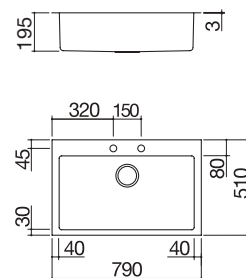

LEB

Accessories: 8 17 20 25 40 43 45 61 62 66 71

- extra thick stainless steel AISI 304
- bowl with radius "15"
- 71x40x19.5 h cm bowl
- equipment: 3½" basket strainer waste, pop-up plug, st. steel drain cover flush-top perimeter overflow
- tap hole: 2 standard holes
- 80 cm base unit for bowl
- 77x49 cm cut out