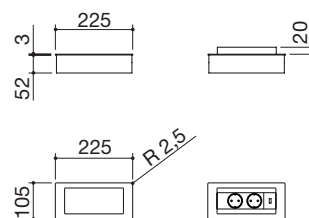

SATIN AISI 304 STAINLESS STEEL COVER code 1PPB

€ 439.00

- 2 Schuko sockets + 1 USB port
- dimensions: 225x105 mm
- 215x88 mm cut out