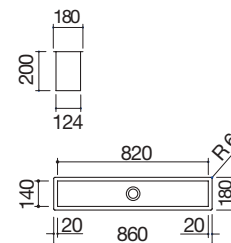

FEB FT

- extra thick stainless steel AISI 304
- bowl with 2" drain
- designed to accommodate 3 modules
- 3 cable outlet holes
- 90 cm base unit
- 84x16 cm cut out
- flush-top: see website