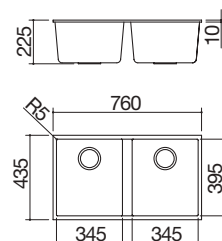

WHITE B\_GRANITE

code 1QS081BS

€ 528.00

UM

Accessories: 8 25 40 43

- 34.5x39.5x21 h cm bowl
- equipment: 3½" basket strainer waste, st. steel drain cover, overflow
- 80 cm base unit for bowls undermounted: see website