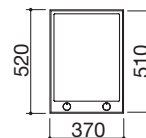

TEB NEW

- extra thick AISI 316 stainless steel
- AISI 304 stainless steel single hotplate, 6 mm thick
- thermostat
- 2 cooking zones
- electronic temperature control 0 °C to 250 °C
- hotplate activation indicator and thermostat
- maximum absorbed power: 3 kW
- equipment: Schuko mains plug, fixing clips, seal
- waterproof cover
- Thalys 1TTH chopping board
- 34x49 cm cut out