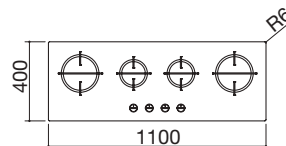

Burners power:

- 1 auxiliary: 1 kW
- 1 semi-rapid: 1.75 kW
- 1 rapid: 3 kW
- 1 double ring: 4 kW