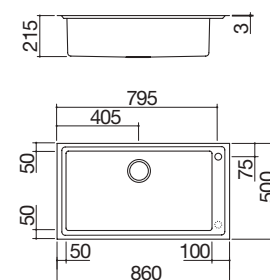

SATIN STAINLESS STEEL code 1LES91R € 711.00