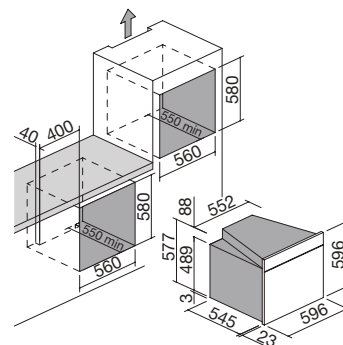

# ICON STEEL OVEN built-in

60 cm Icon Steel built-in oven  
Touch Control + knobs

Zefiro

NEW energy rating A

Accessories: 28

- Zefiro sanitification system
- 11 manual functions
- 16 automatic cooking programs
- 30 customisable cooking programs
- Veggy mode
- maximum temperature: 250 °C
- capacity: 65 litres
- multilingual digital Touch Control programmer + knobs
- features: front controls, knobs and handle in Soft-Touch finish, Easy Clean oven interior, extractable and removable door with triple heat-reflecting glass, Soft-Close hinges, tangential cooling fan, drop-down grill, 2 internal lights, side racks
- equipment: 1 deep Easy Clean enamelled steel tray, 1 Easy Clean enamelled steel tray, 1 steel rack, 2 pairs of telescopic oven rails
- safety devices: safety switch-off, child-safety function
- maximum absorbed power: 2.7 kW