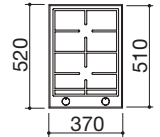

Burner power:

- 1 double ring: 4.7 kW (central 0.8 kW and ring 3.9 kW)

SATIN AISI 316 STAINLESS STEEL

code 1PT11

€ 854.00

TEB NEW

- extra thick AISI 316 stainless steel
- cast iron pan support
- equipment: electronic activation with battery, safety valve, eco-flame, fixing clips, seal
- predisposition for LPG supply
- waterproof cover
- 34x49 cm cut out