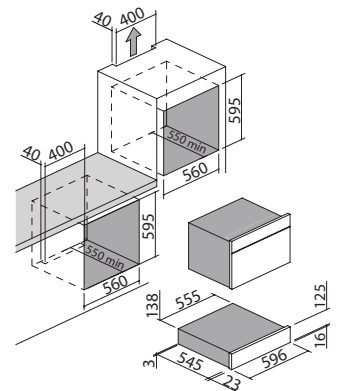

ICON STEEL WARMING DRAWER built-in

Icon Steel built-in warming drawer

NEW

- preheating of plates, dishes and coffee cups
- keeping food warm
- defrost
- leavening
- adjustable temperature from 30 to 70 °C
- features: flat internal glass surface with non-slip mat, telescopic rails, push-pull opening, operating light, cool front panel
- maximum absorbed power: 0.4 kW