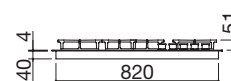

**4 mm MAT STAINLESS STEEL**

code 1PMDM70

€ 1,749.00

**EB4 NEW**

**Accessories: 36**

- 4 mm solid AISI 304 stainless steel
- Flat Eco-Design burners
- cast iron pan supports
- 83x48 cm cut out

**Burners power:**