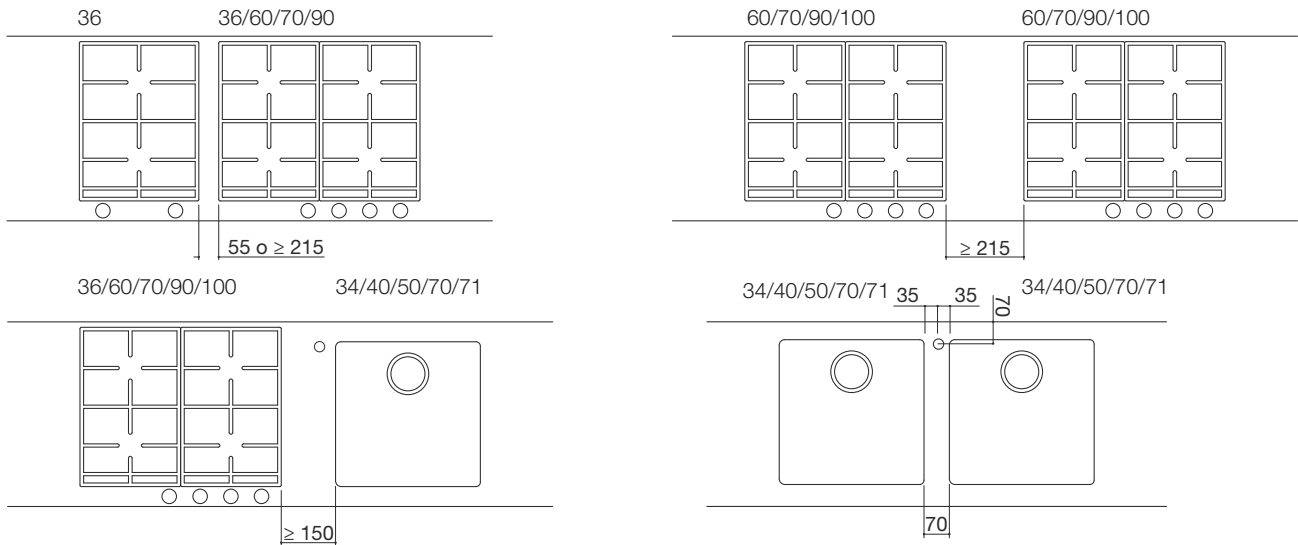

Dimensions for cut out

- Depth: 49.5 cm
- Length: -2 cm with respect to the worktop size

For B_Free Fusion steel worktops longer than 120 cm and 180 cm, Barazza recommends to consider to make two or three cut outs, respectively, at a minimum distance of 3 cm.