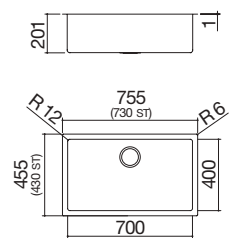

- extra thick stainless steel AISI 304
- 70x40x20 h cm bowl
- equipment: 3½" basket strainer waste, stainless steel drain cover, perimeter overflow, black HPL chopping board 1TOF26N, multipurpose rack 1GSPA, Kit Top mixer tap with remote control and pull-spray head 1RUBMRKT
- 80 cm base unit for bowl
- 73.5x43.7 cm cut out flush: see website