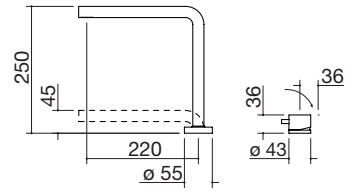

## NEW

- AISI 316 stainless steel
- cartridge: ceramic discs
- tap rotation: 360°
- minimum height: 45 mm
- tap base:  $\varnothing$  55 mm
- control base:  $\varnothing$  43 mm
- tap hole:  $\varnothing$  35 mm
- control hole:  $\varnothing$  35 mm