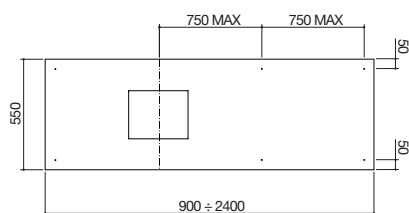

FUSION ISLAND COOKER HOOD

types

Fusion hood

H chimney from 96 to 116 cm

W chimney 37.5 cm

D chimney 35 cm

90 cm hood

120 cm hood

Carbon filter

NEW

code **KFI9** € **2,265.00**

code **KFI10** € **2,490.00**

code **1FC2** € **73.00**

Shelf for Fusion island cooker hood depth 55 cm

Stainless steel shelf less than or equal to 180 cm including working costs code **MKFI1** € **1,050.00**

Stainless steel shelf from 180 cm to 240 cm including working costs code **MKFI2** € **1,232.00**

Shelf dowel for cooker hood (the number of dowels is finalised during the design stage) code **TKF** € **104.00**

Set up for remote control Barazza scales