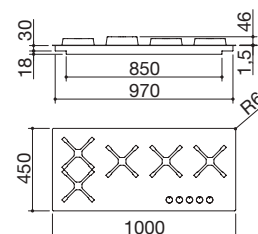

Burners power:

- 2 auxiliary: 1 kW
- 1 semi-rapid: 1.75 kW
- 1 rapid: 3 kW
- 1 triple ring: 3.8 kW

SATIN STAINLESS STEEL

code 1PSPF105

€ 1,513.00

Accessories:

35

code 1RWJ
€ 34.00

36

code 1TFL
€ 75.00

Standard equipment: automatic ignition, safety valve, eco-flame, fixing clips.