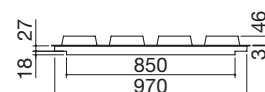

Burners power:

- 2 auxiliary: 1 kW
- 1 semi-rapid: 1.75 kW
- 1 rapid: 3 kW
- 1 triple ring: 3.8 kW